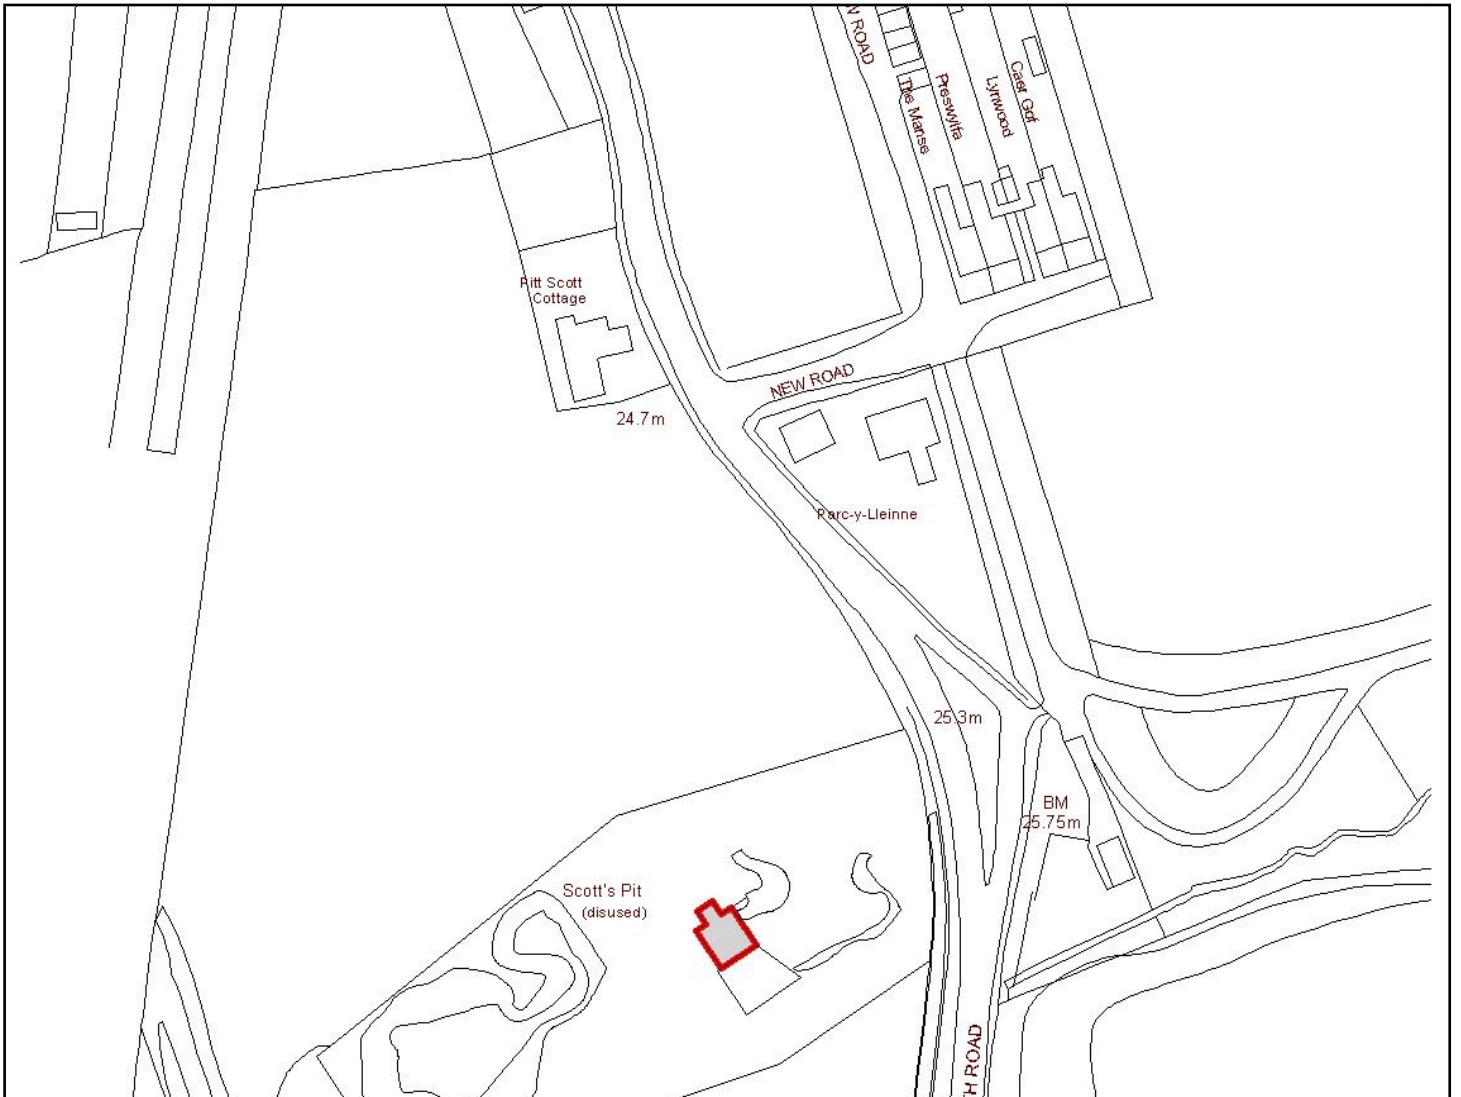

LB:489 – SCOTT'S PIT ENGINE HOUSE
CADW REF. NO. 81848