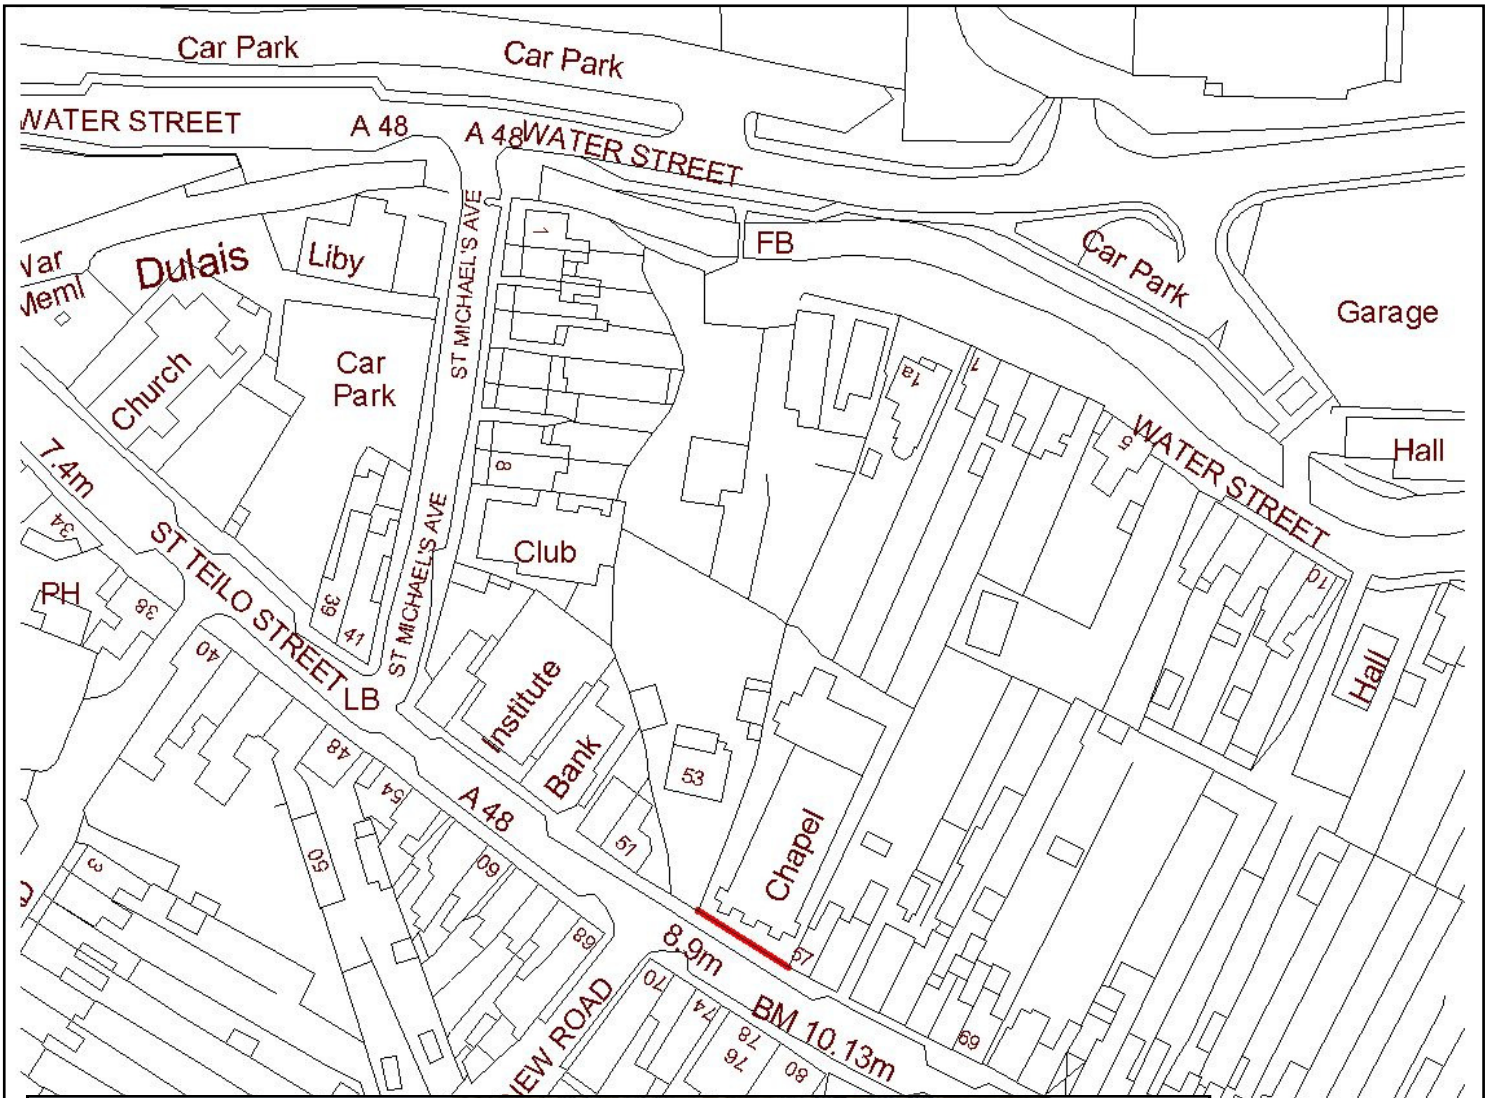

**LB:484 – WALL AND RAILINGS AT HOPE INDEPENDENT CHAPEL
CADW REF. NO. 81148**