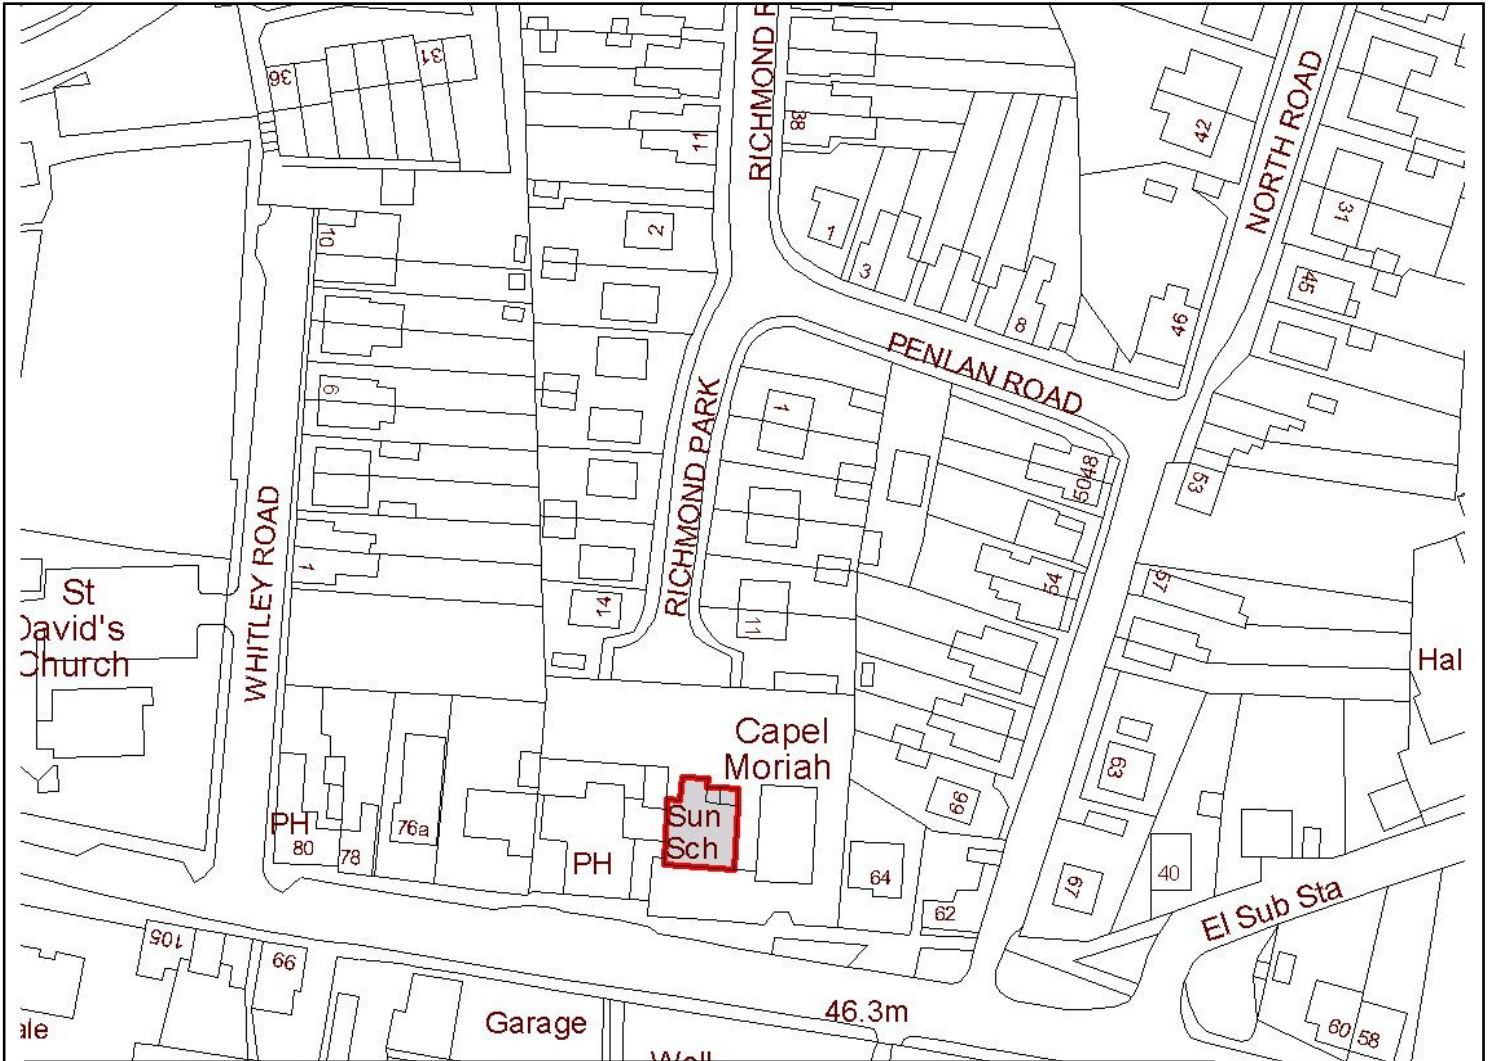

LB:479 – SCHOOLROOM AT CAPEL MORIAH
CADW REF. NO. 26848