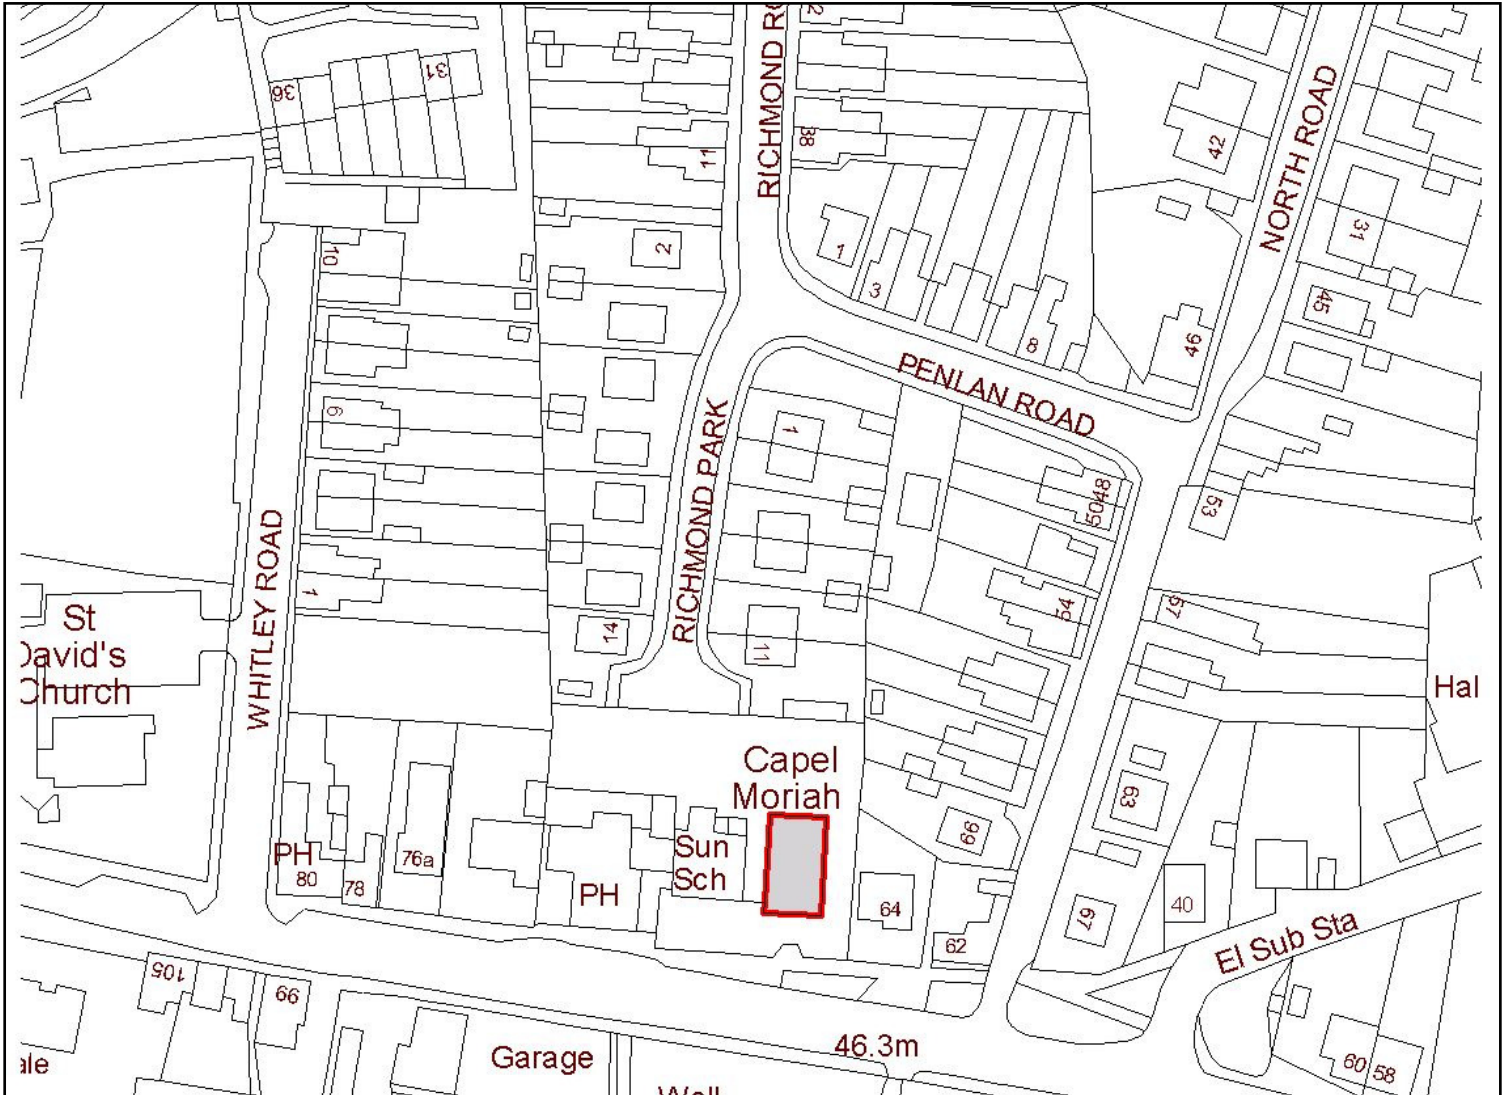

LB:478 – CAPEL MORIAH
CADW REF. NO. 26847