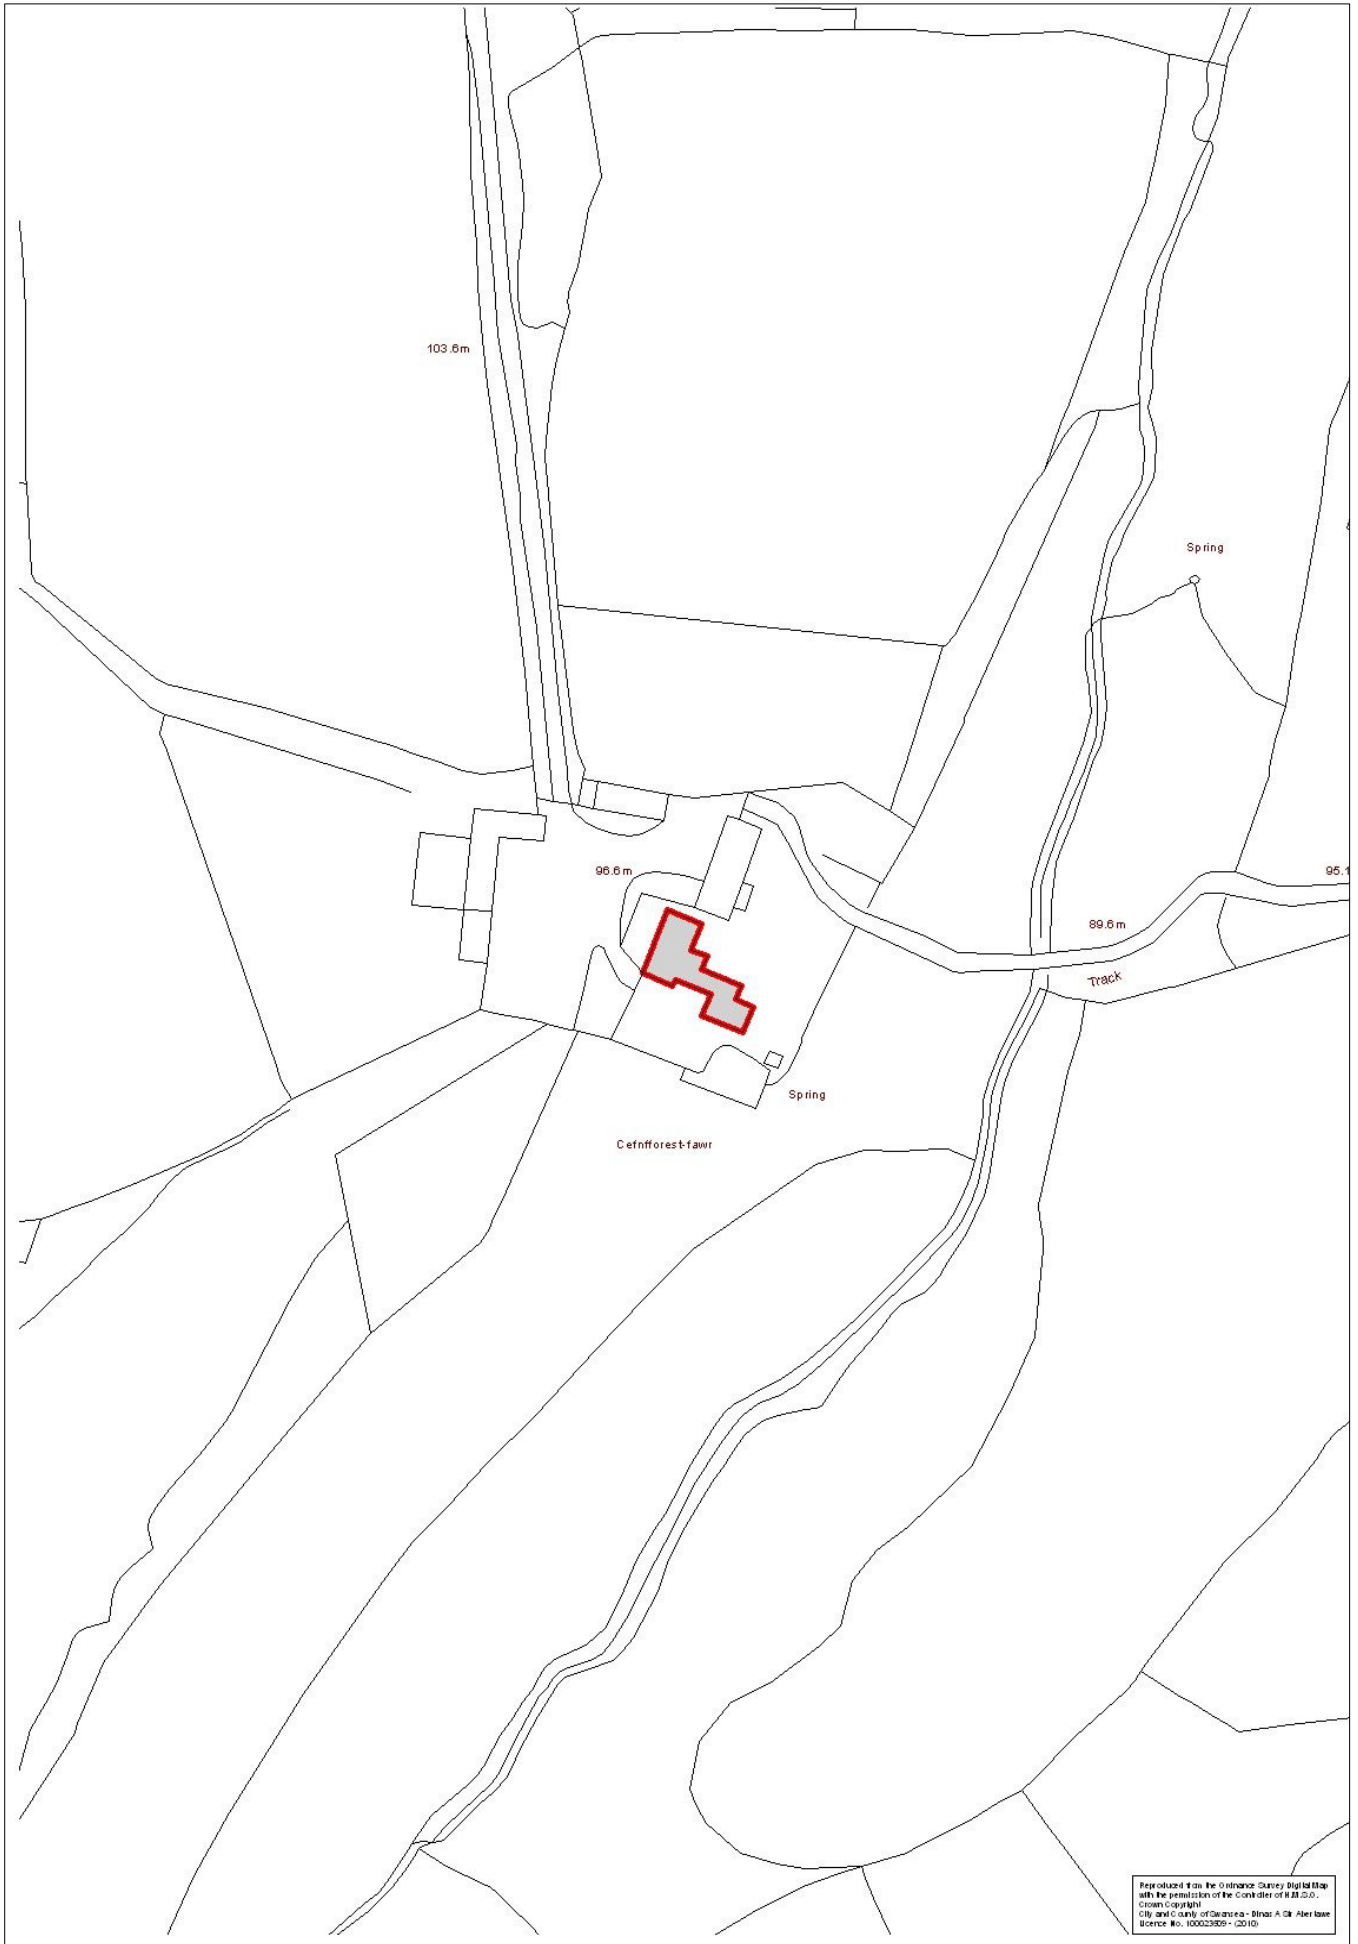

**LB:468 – CEFNFFOREST-FAWR, OFF MINOR ROAD TO FELINDRE
CADW REF. NO. 26238**