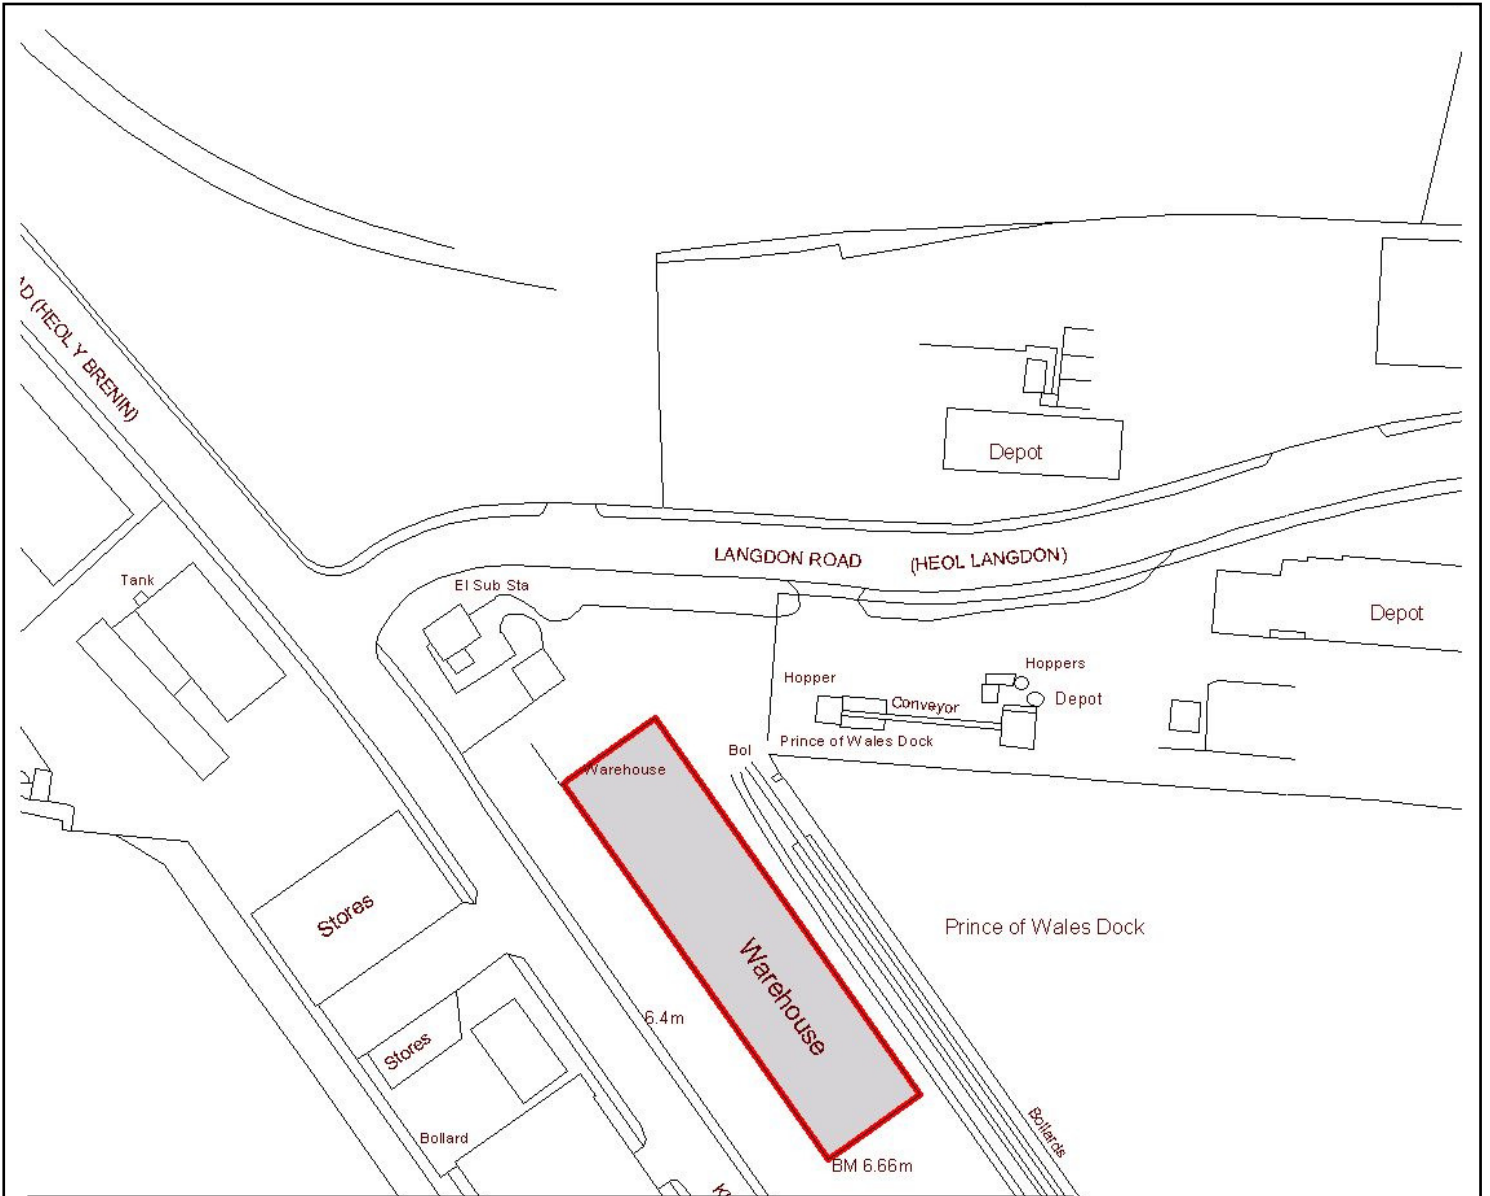

LB:463 – J SHED
CADW REF. NO. 25064