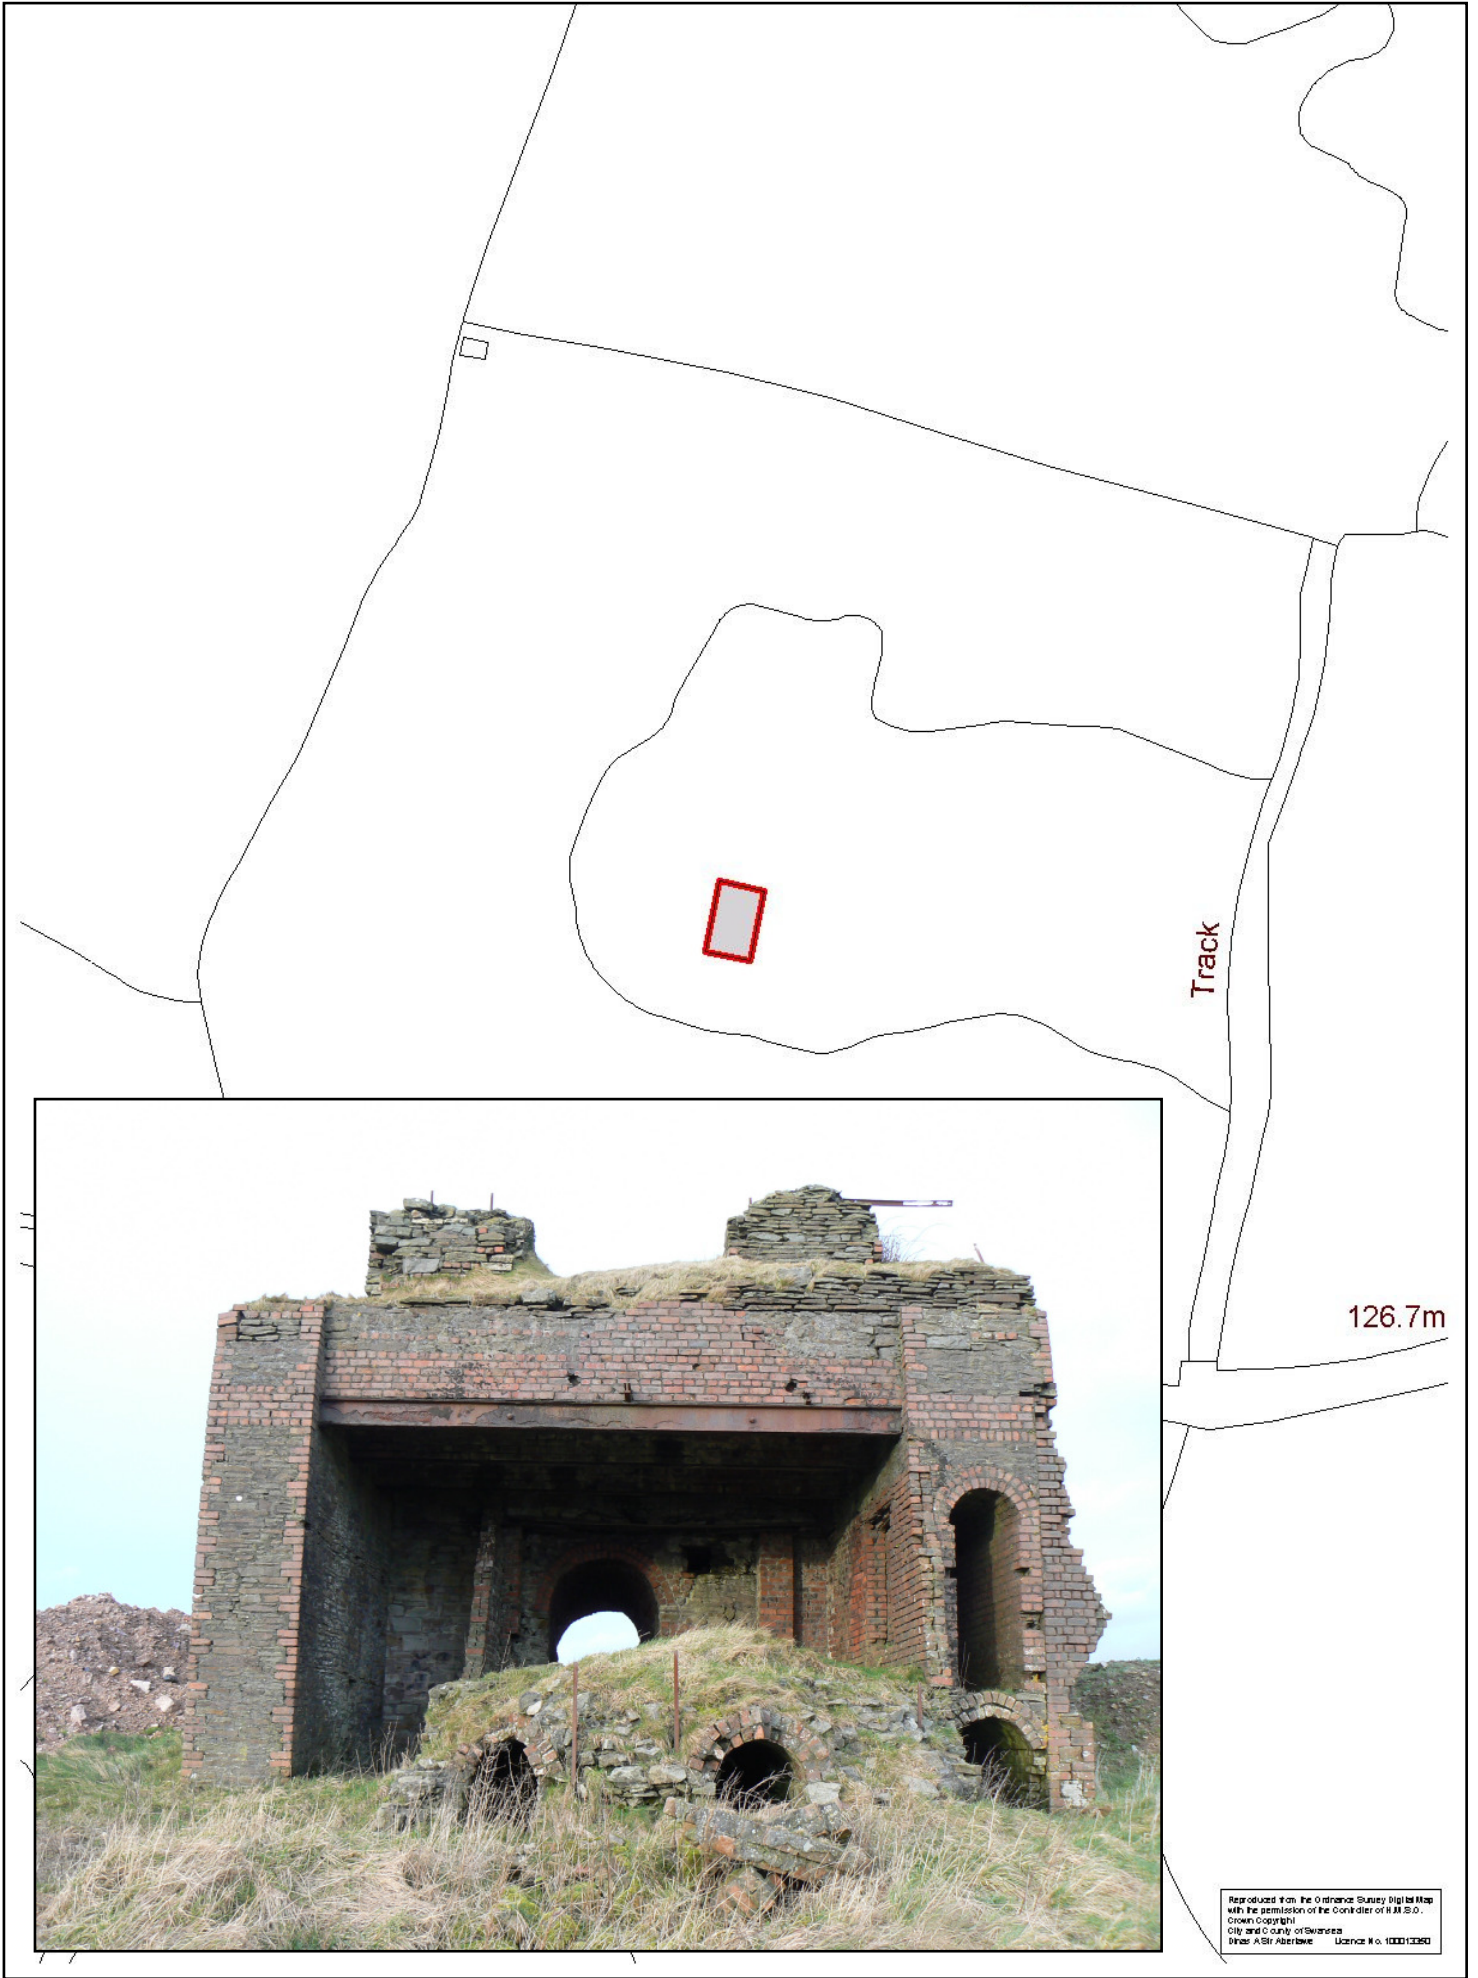

LB:431 – CAER EITHIN ENGINE HOUSE
CADW REF. NO. 23484