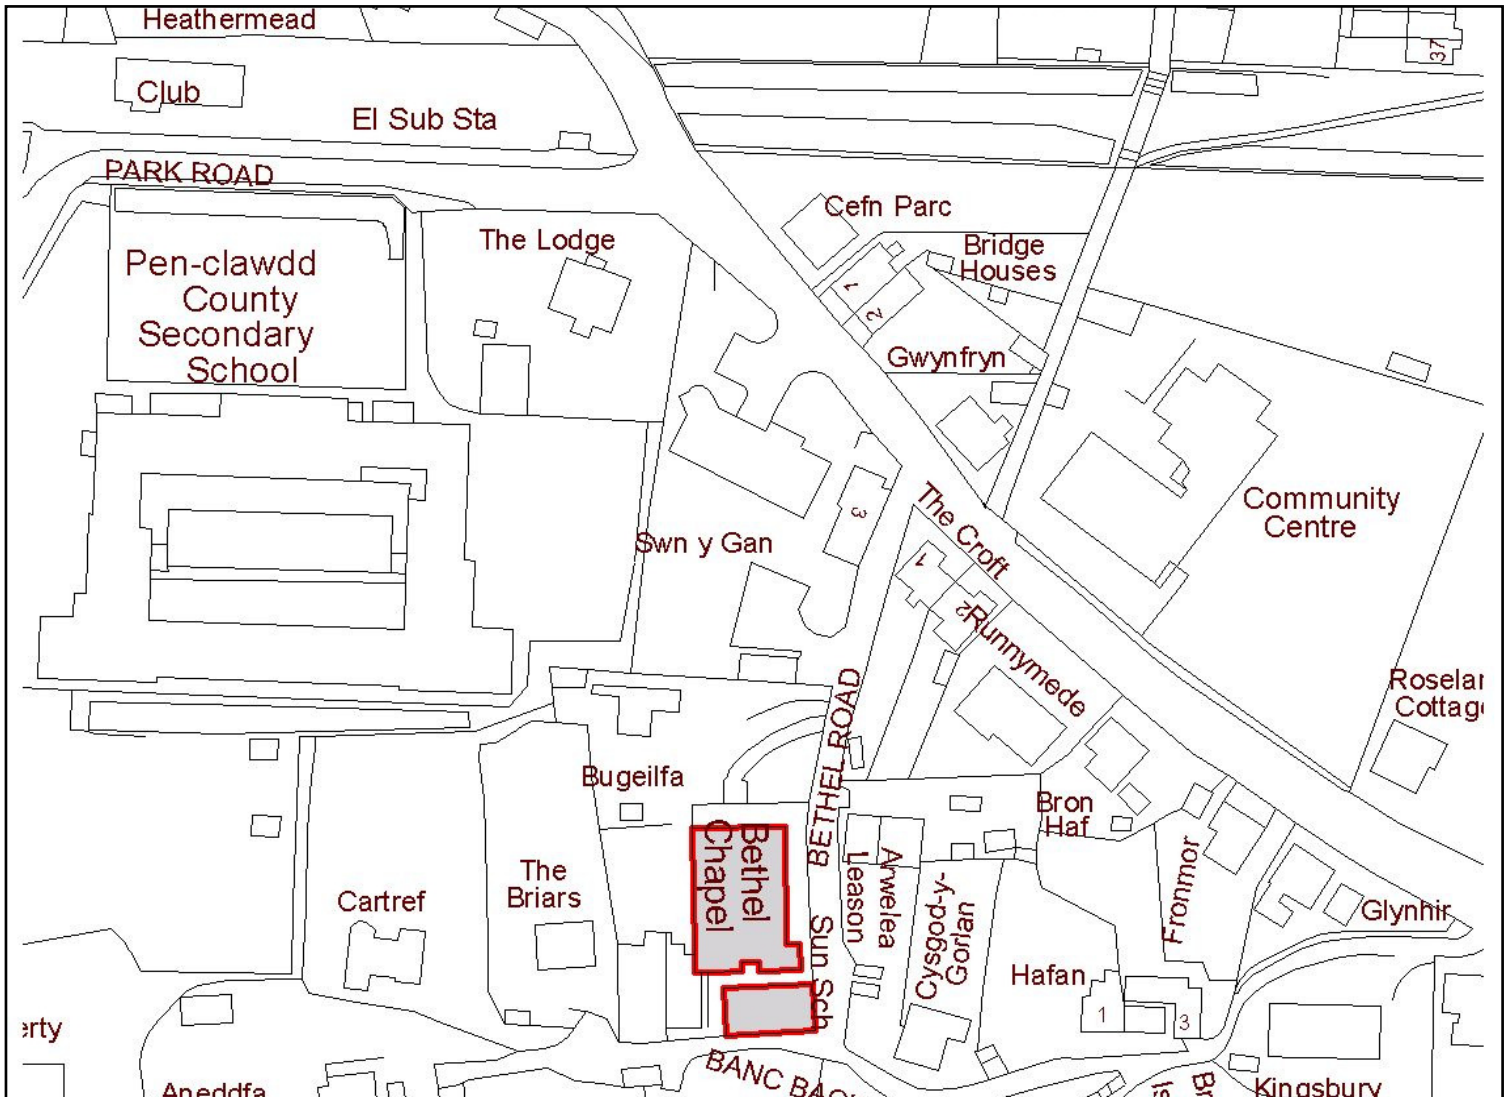

LB:426 – BETHEL INDEPENDENT CHAPEL INCLUDING SUNDAY SCHOOL
CADW REF. NO. 23479