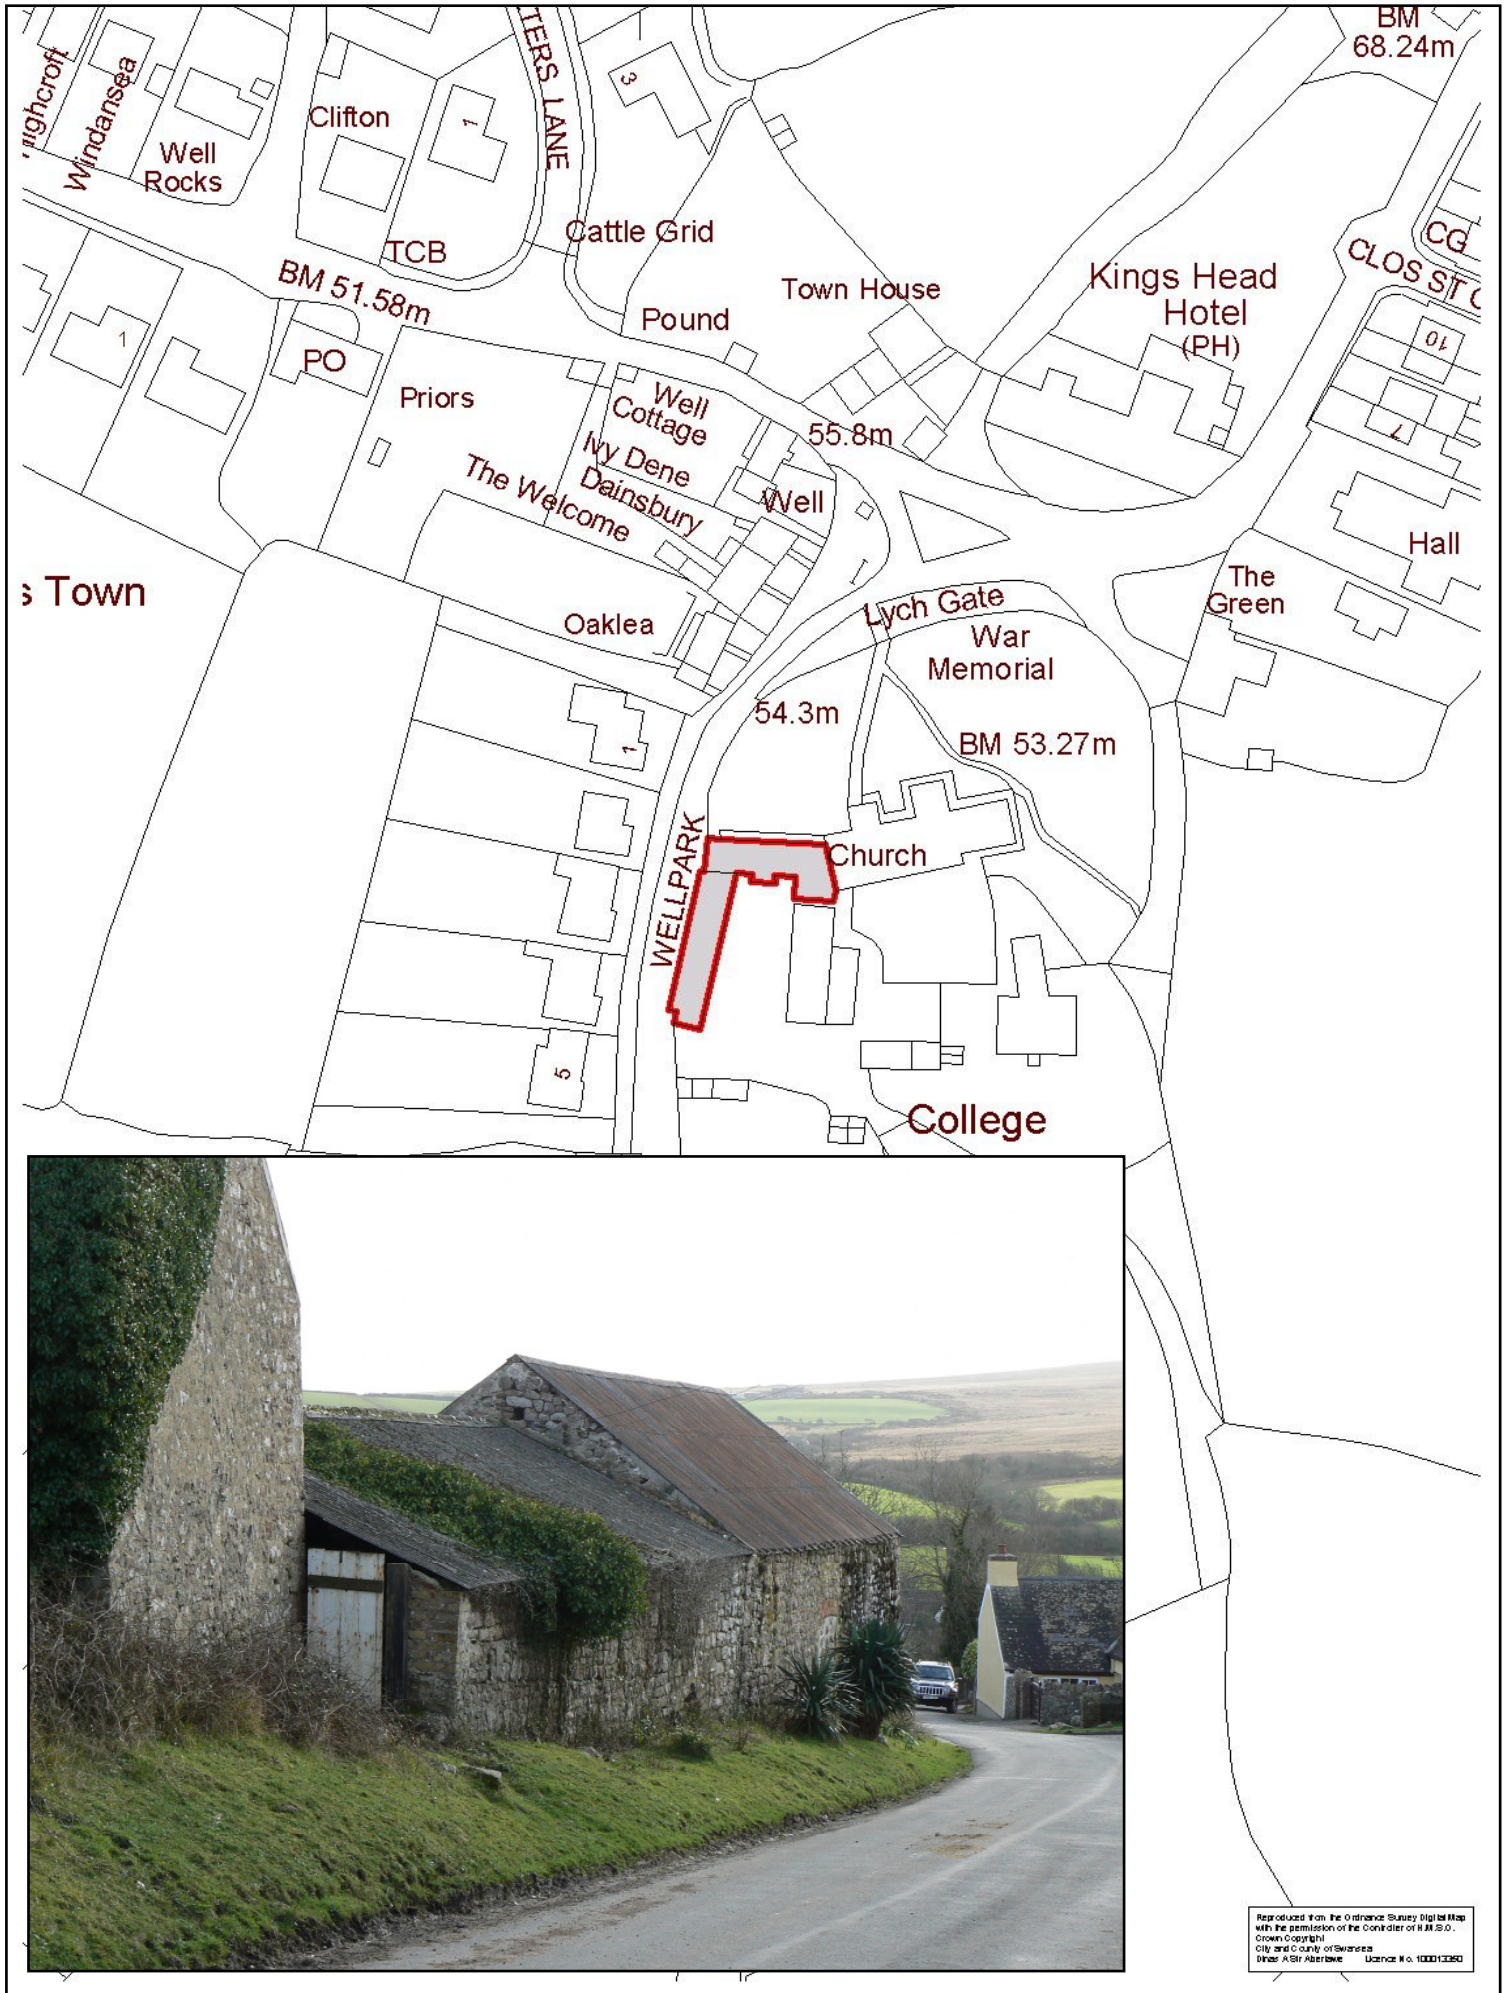

**LB:412 – BARN ATTACHED TO CHURCH WITH ROADSIDE RANGE
CADW REF. NO. 22879**