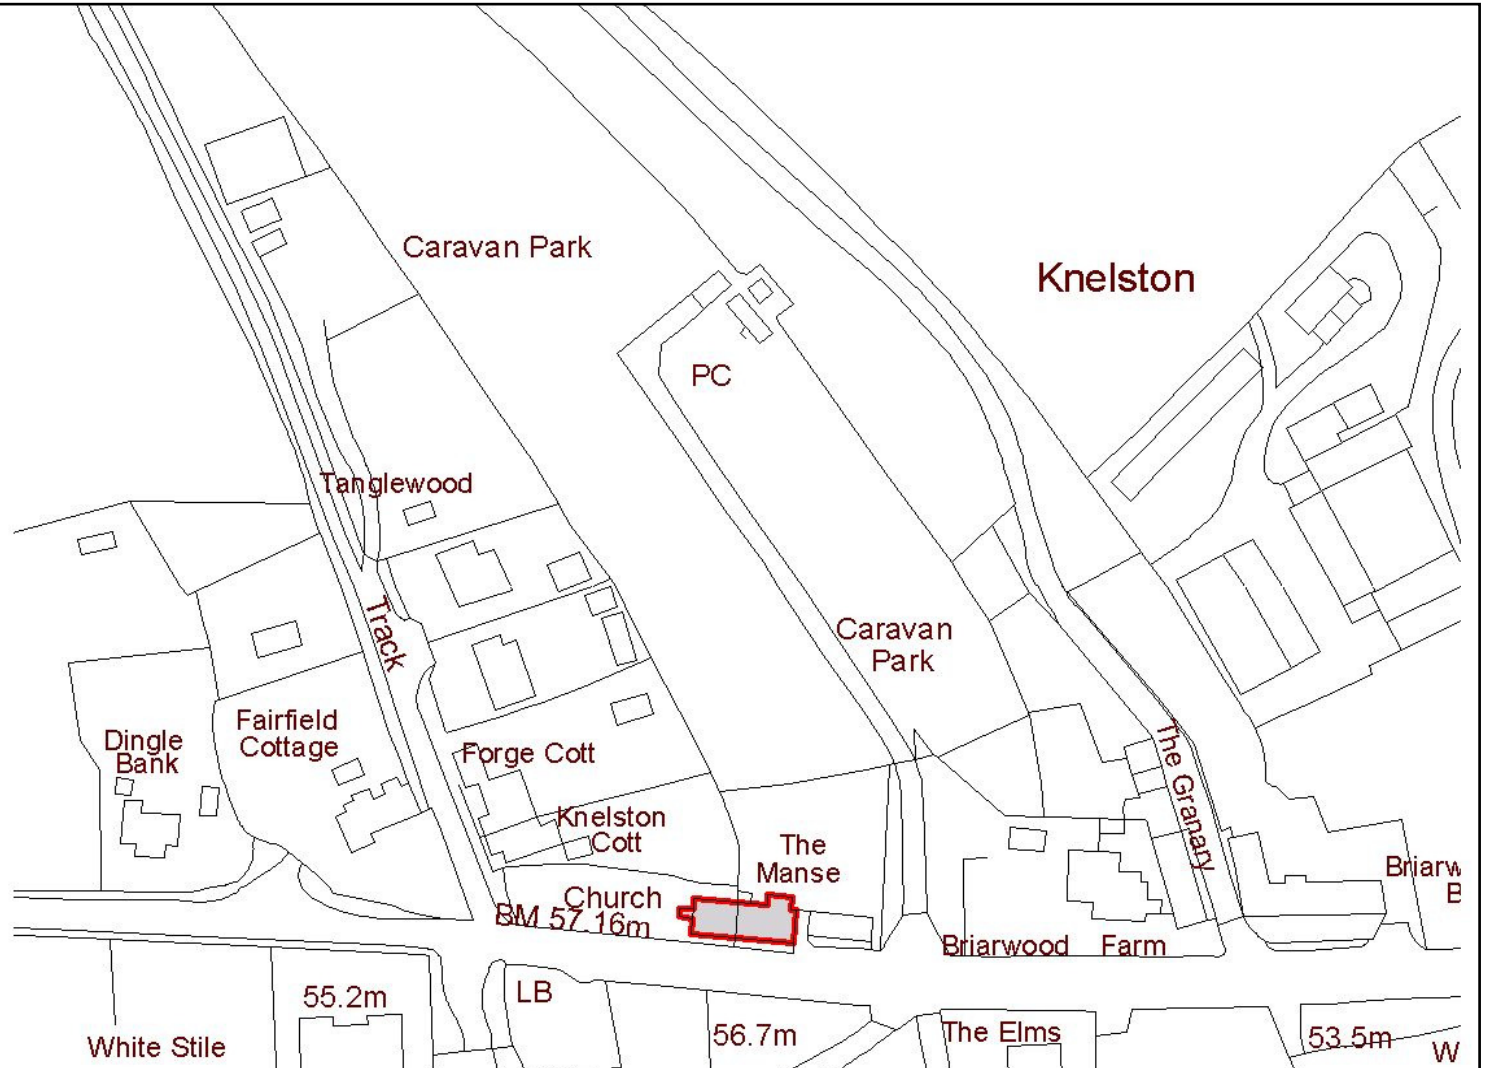

LB:406 – PROVIDENCE BAPTIST CHAPEL AND ATTACHED MANSE
CADW REF. NO. 22792