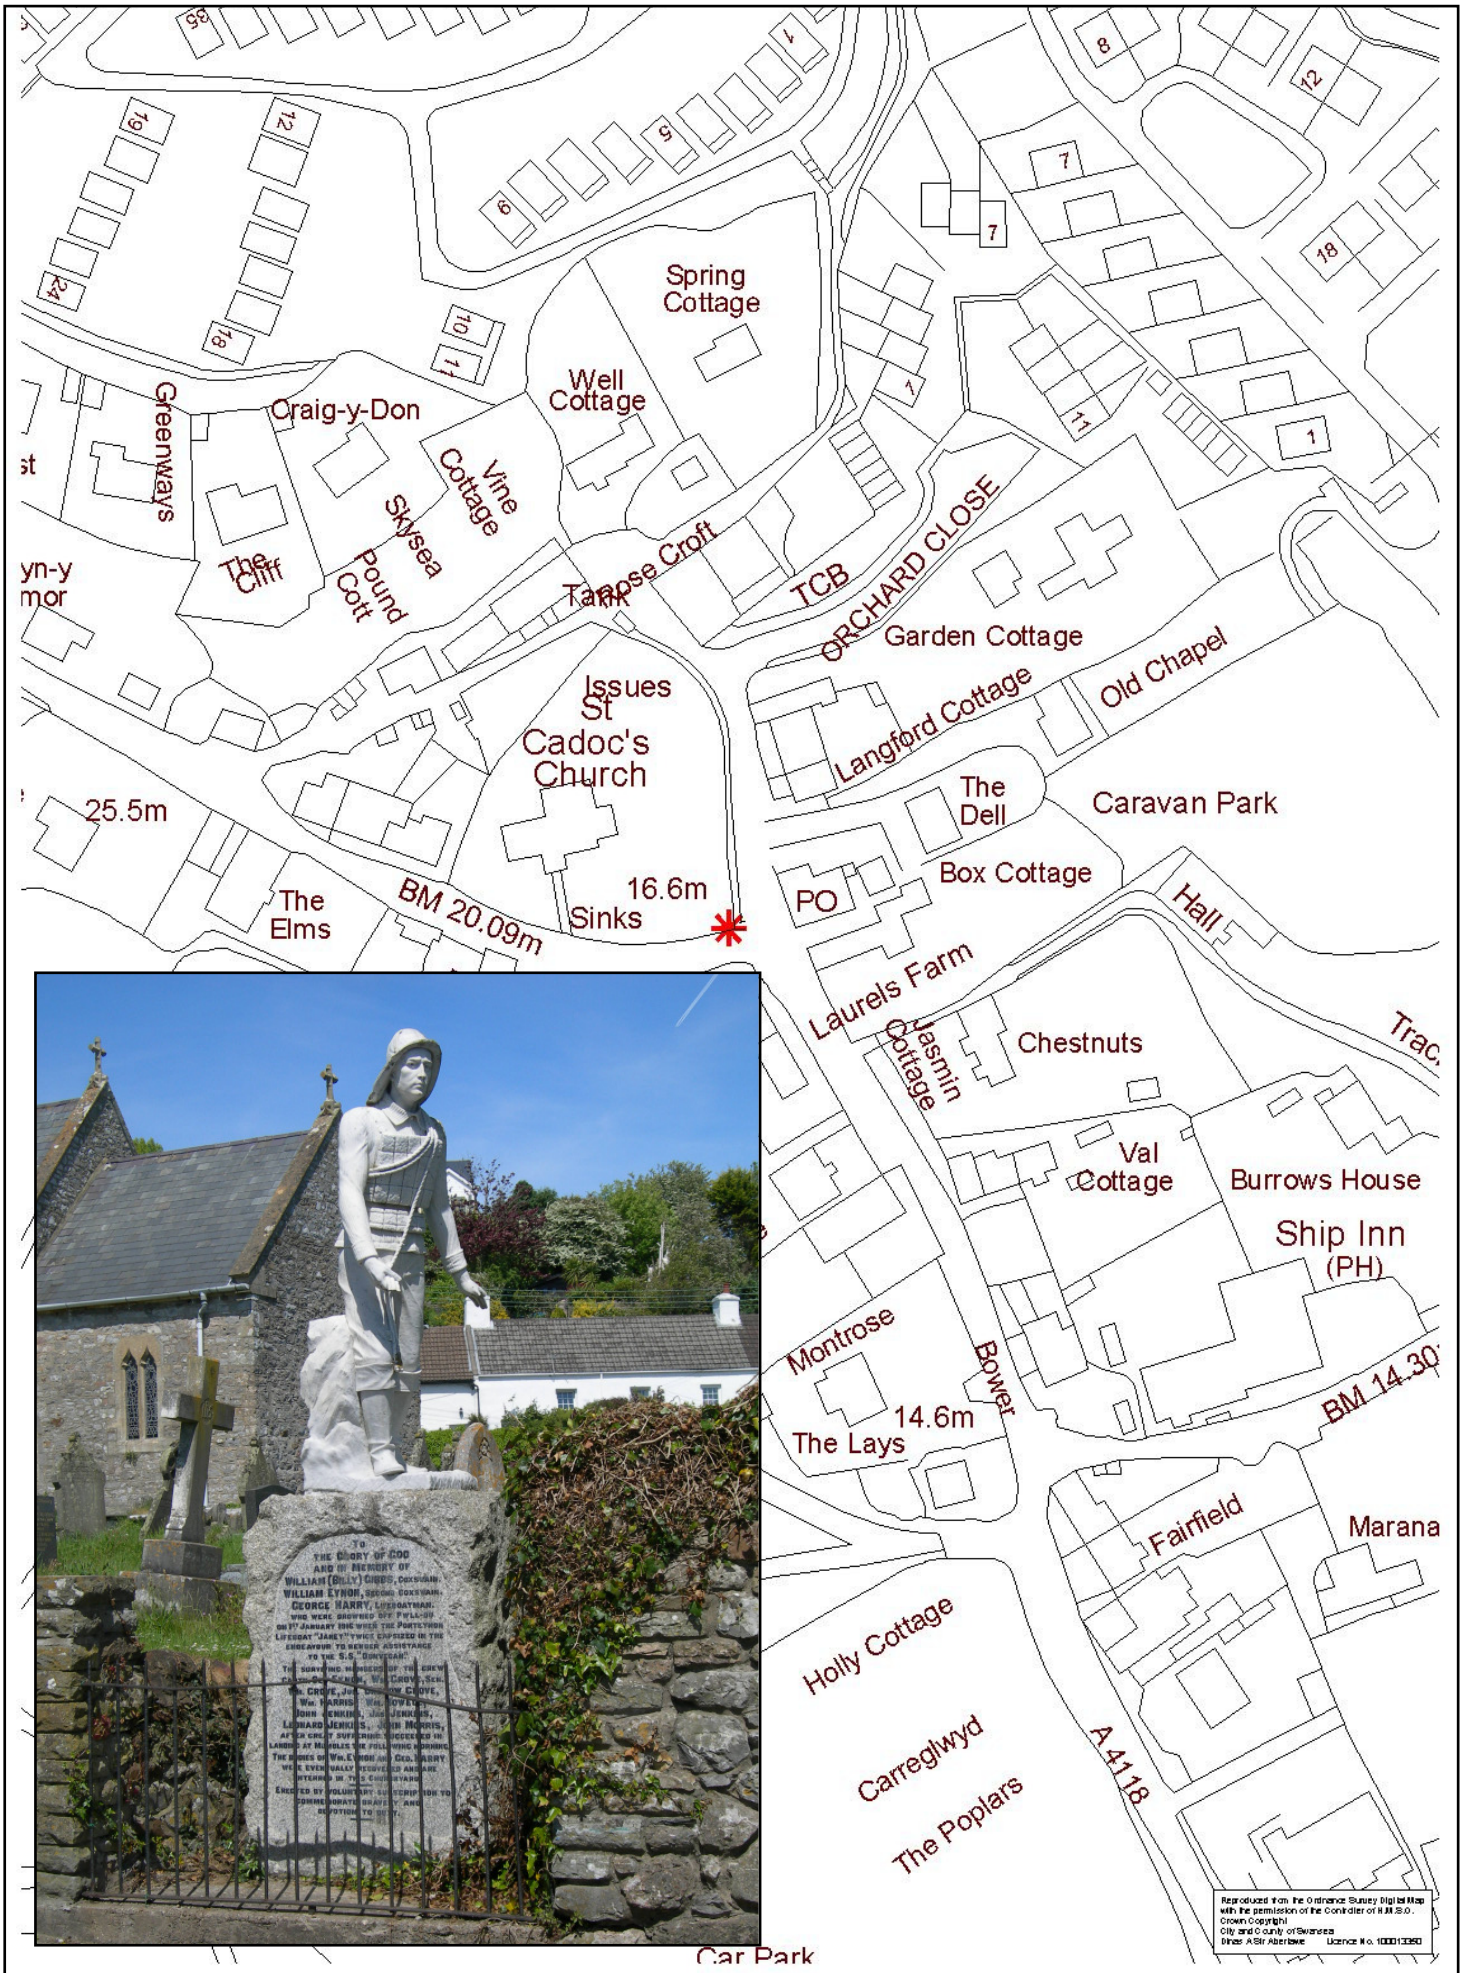

**LB:404 – LIFEBOATMEN’S MEMORIAL AT SOUTHEAST CORNER OF ST CATTWG’S CHURCHYARD
CADW REF. NO. 22790**

Car Park