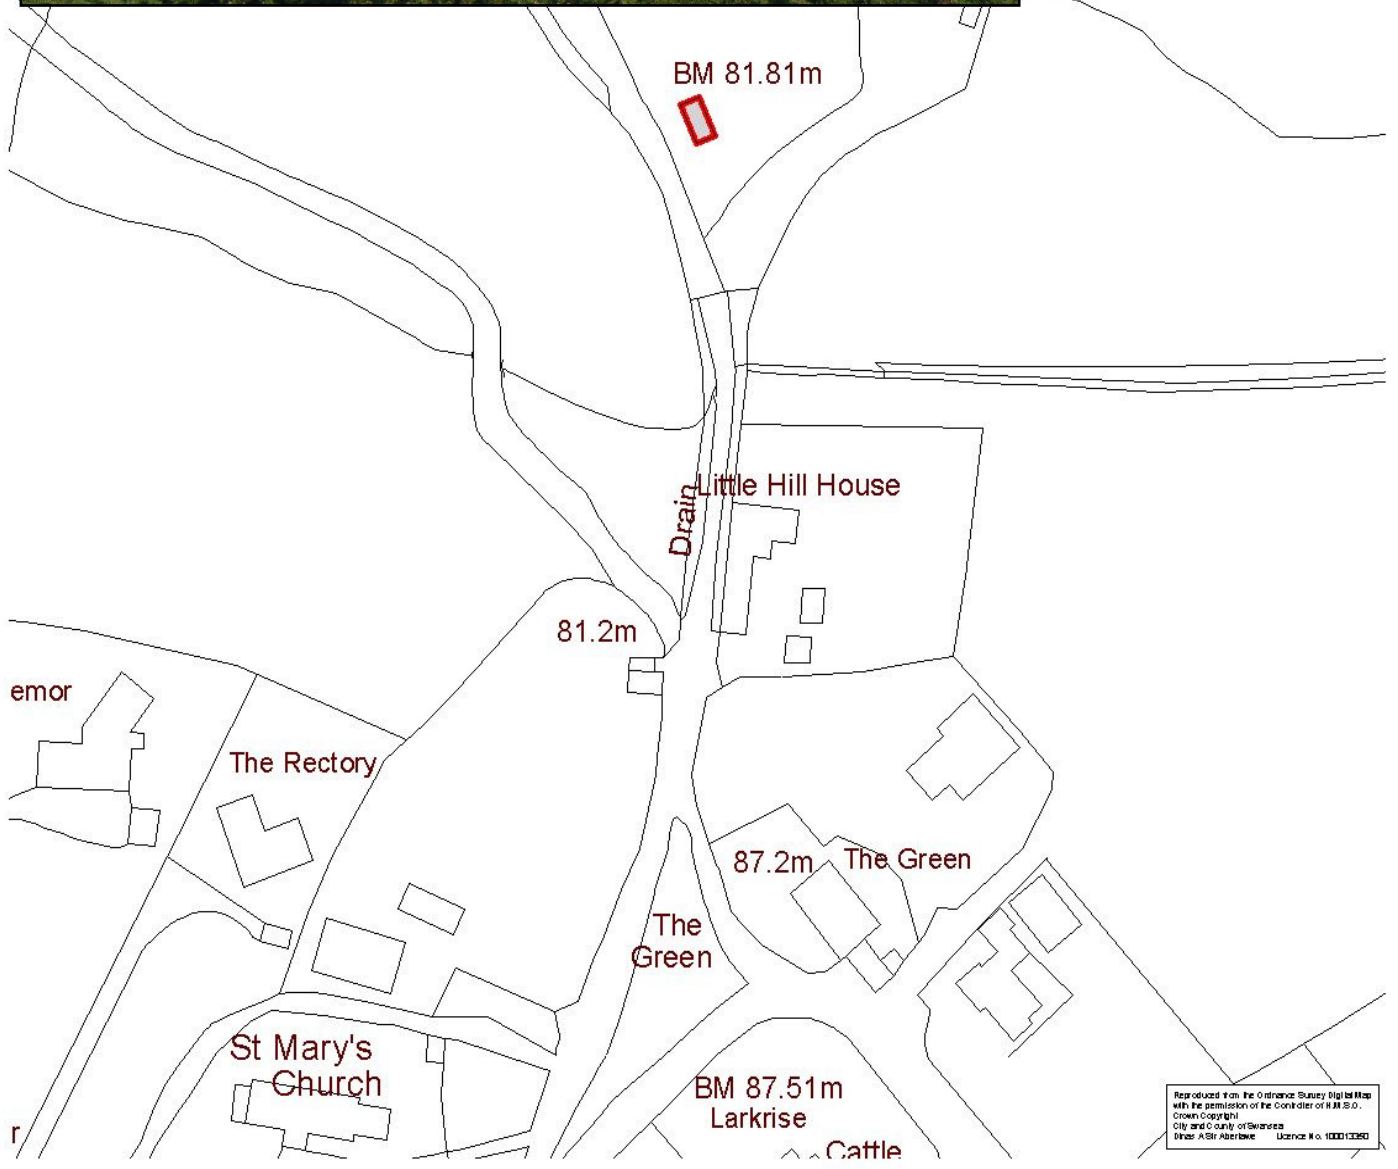

LB:399 – ROCKET CART SHED
CADW REF. NO. 22782