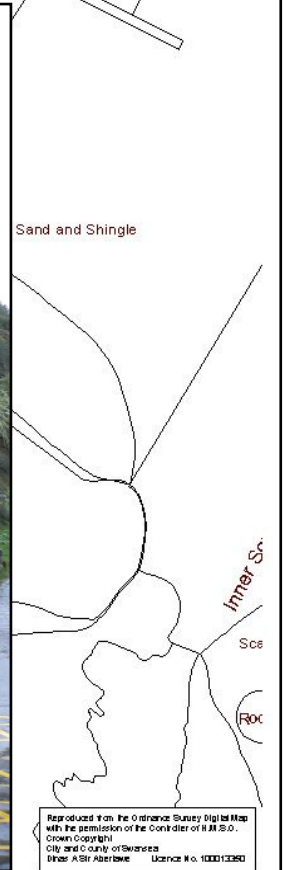

**LB:377 – PUBLIC CONVENIENCES (AT LANDWARD END OF) MUMBLES PIER
CADW REF. NO. 22553**