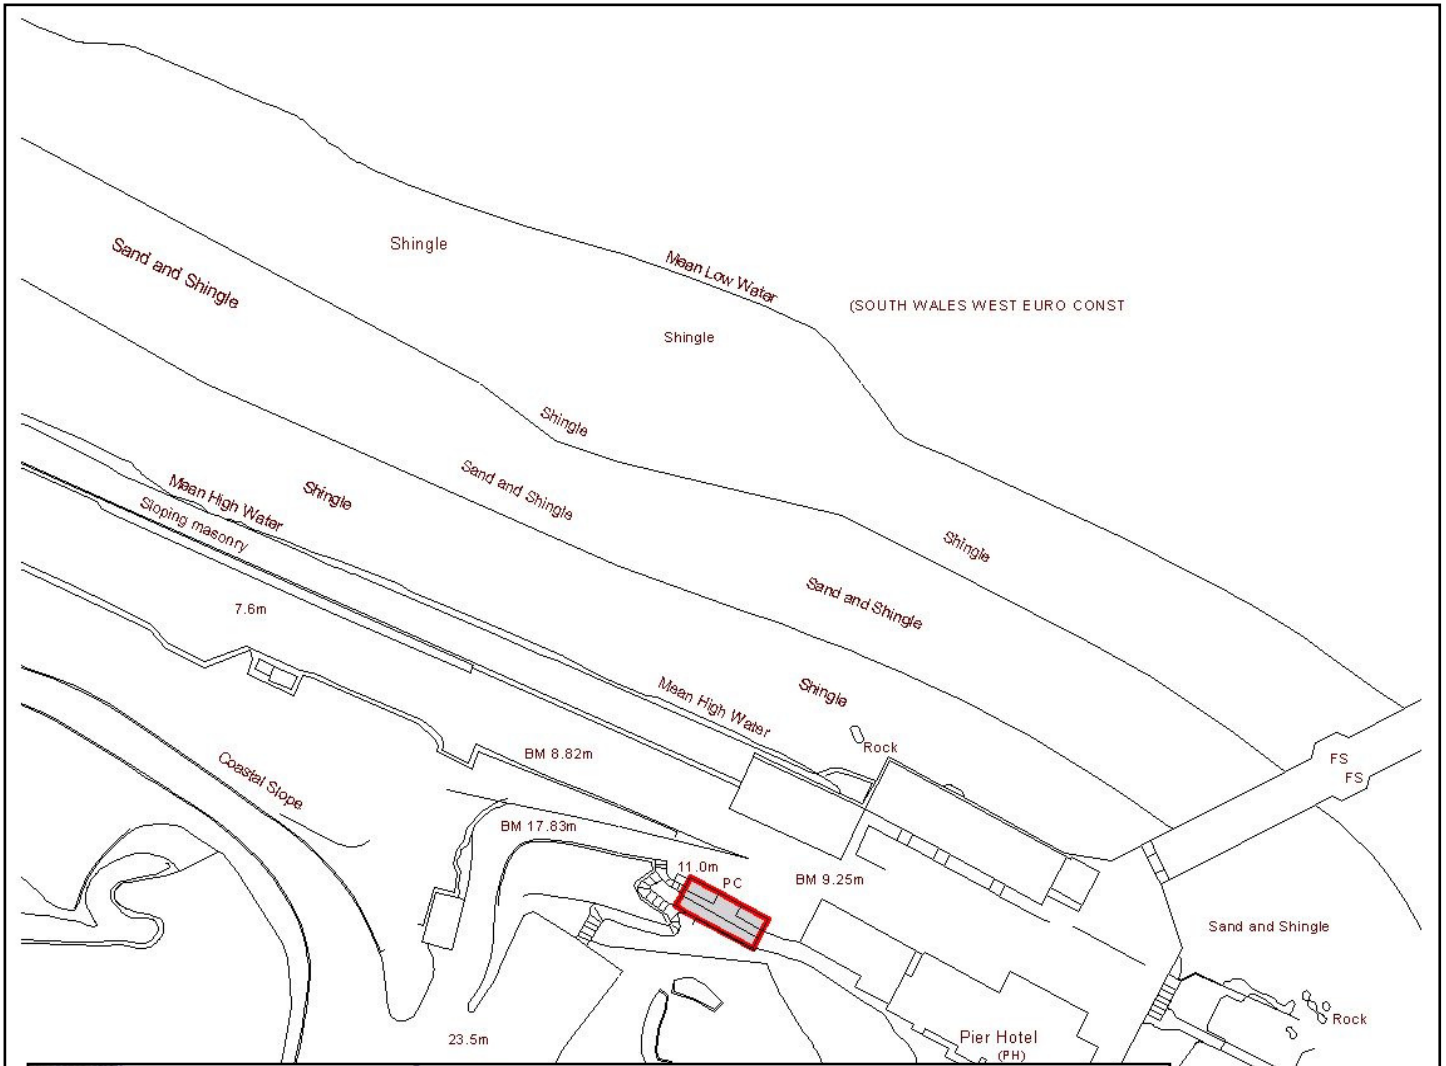

**LB:377 – PUBLIC CONVENIENCES (AT LANDWARD END OF) MUMBLES PIER
CADW REF. NO. 22553**