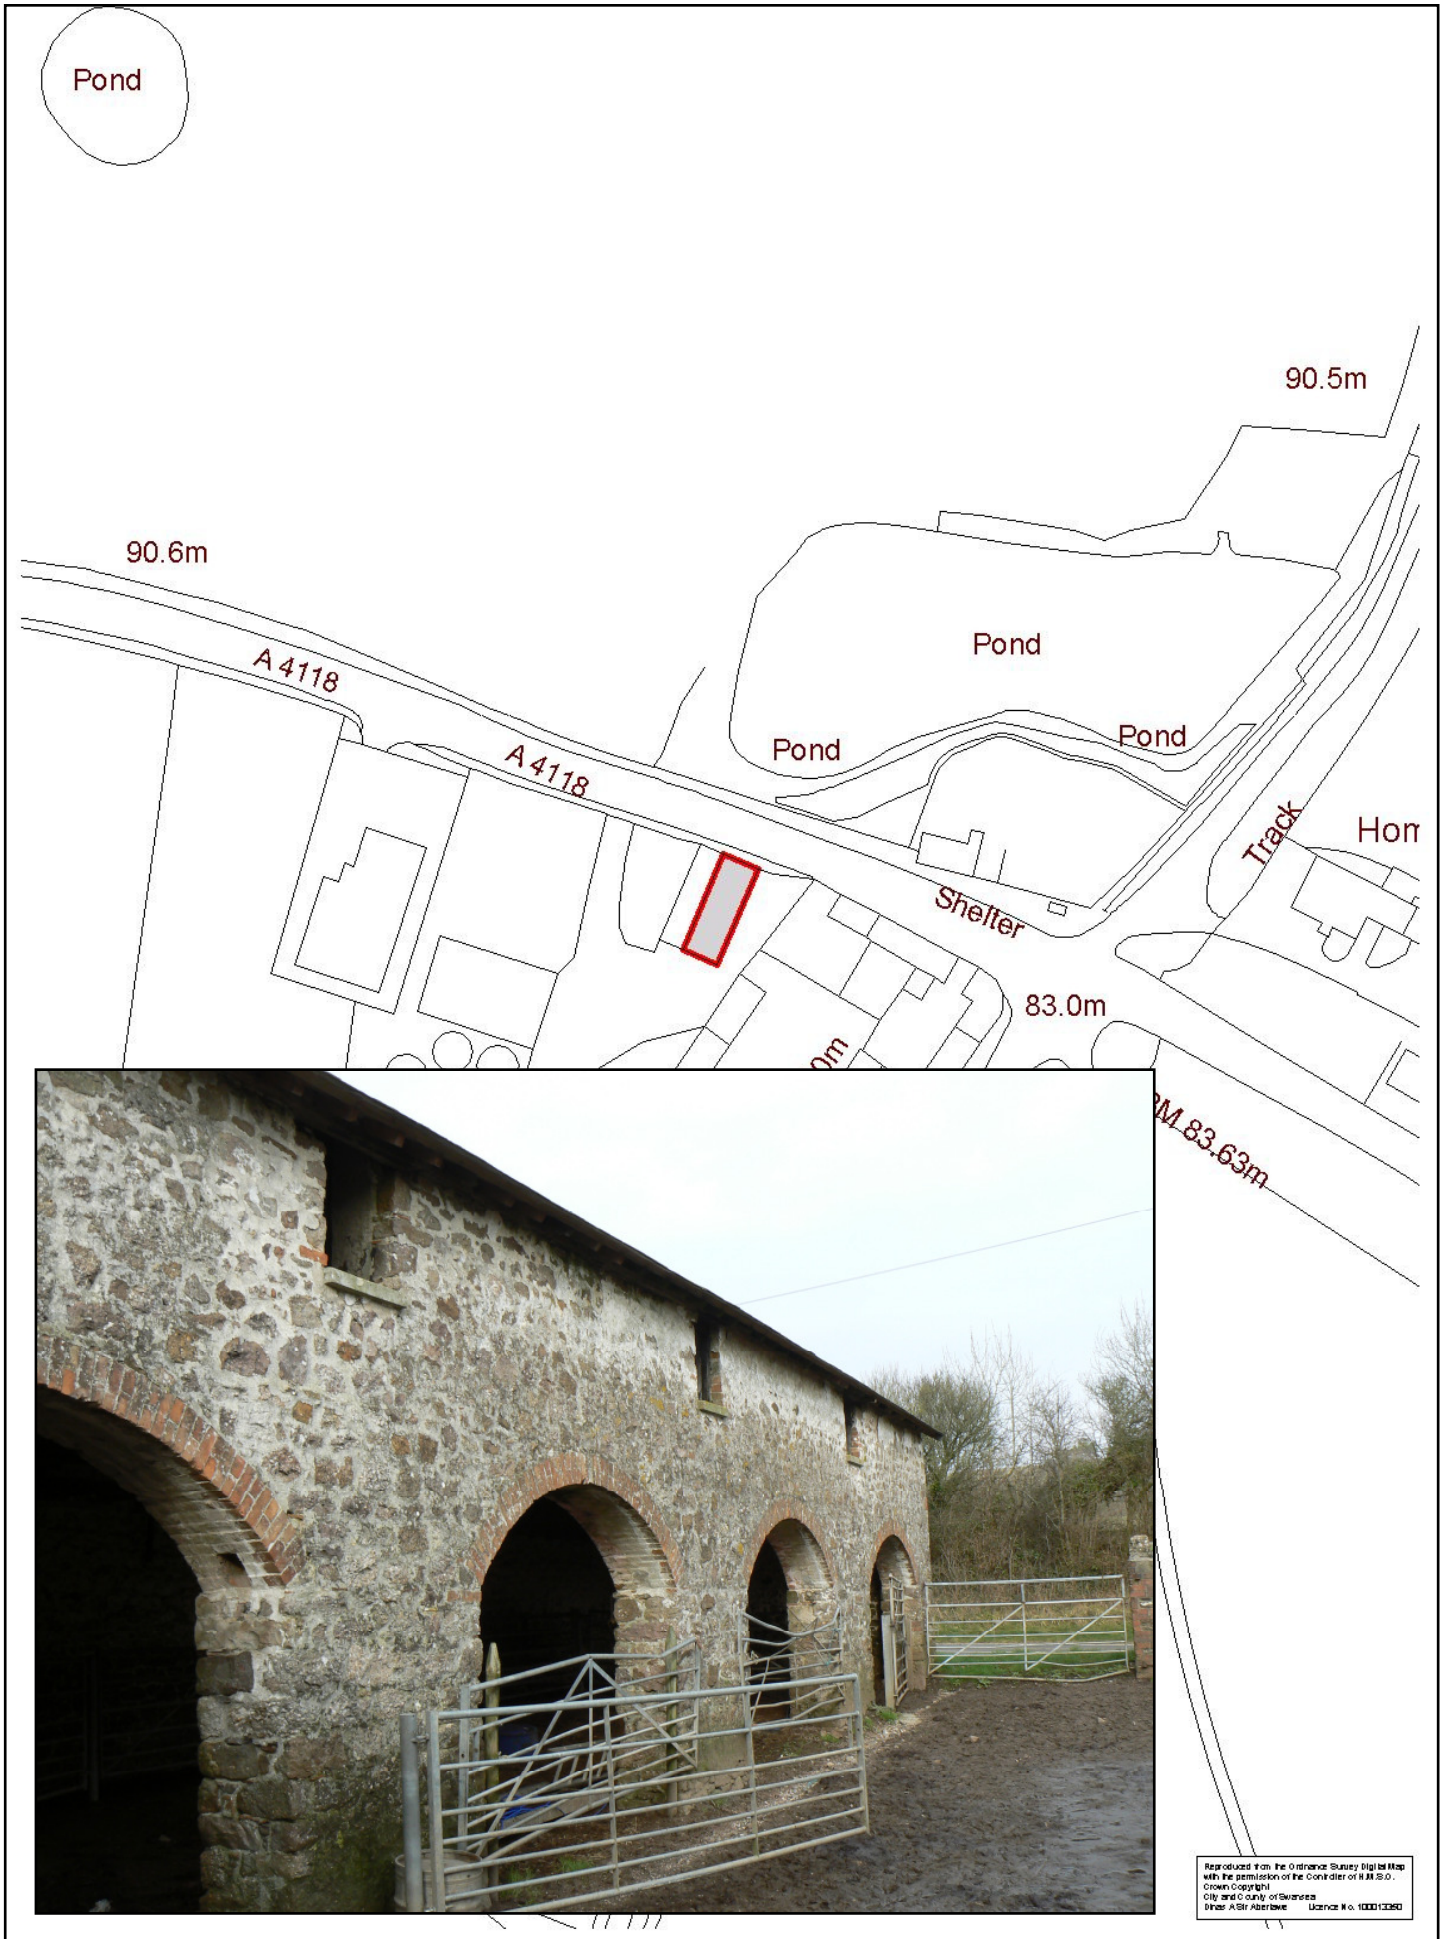

LB:369 – HOME FARM CARTSHED AND LOFT
CADW REF. NO. 22543