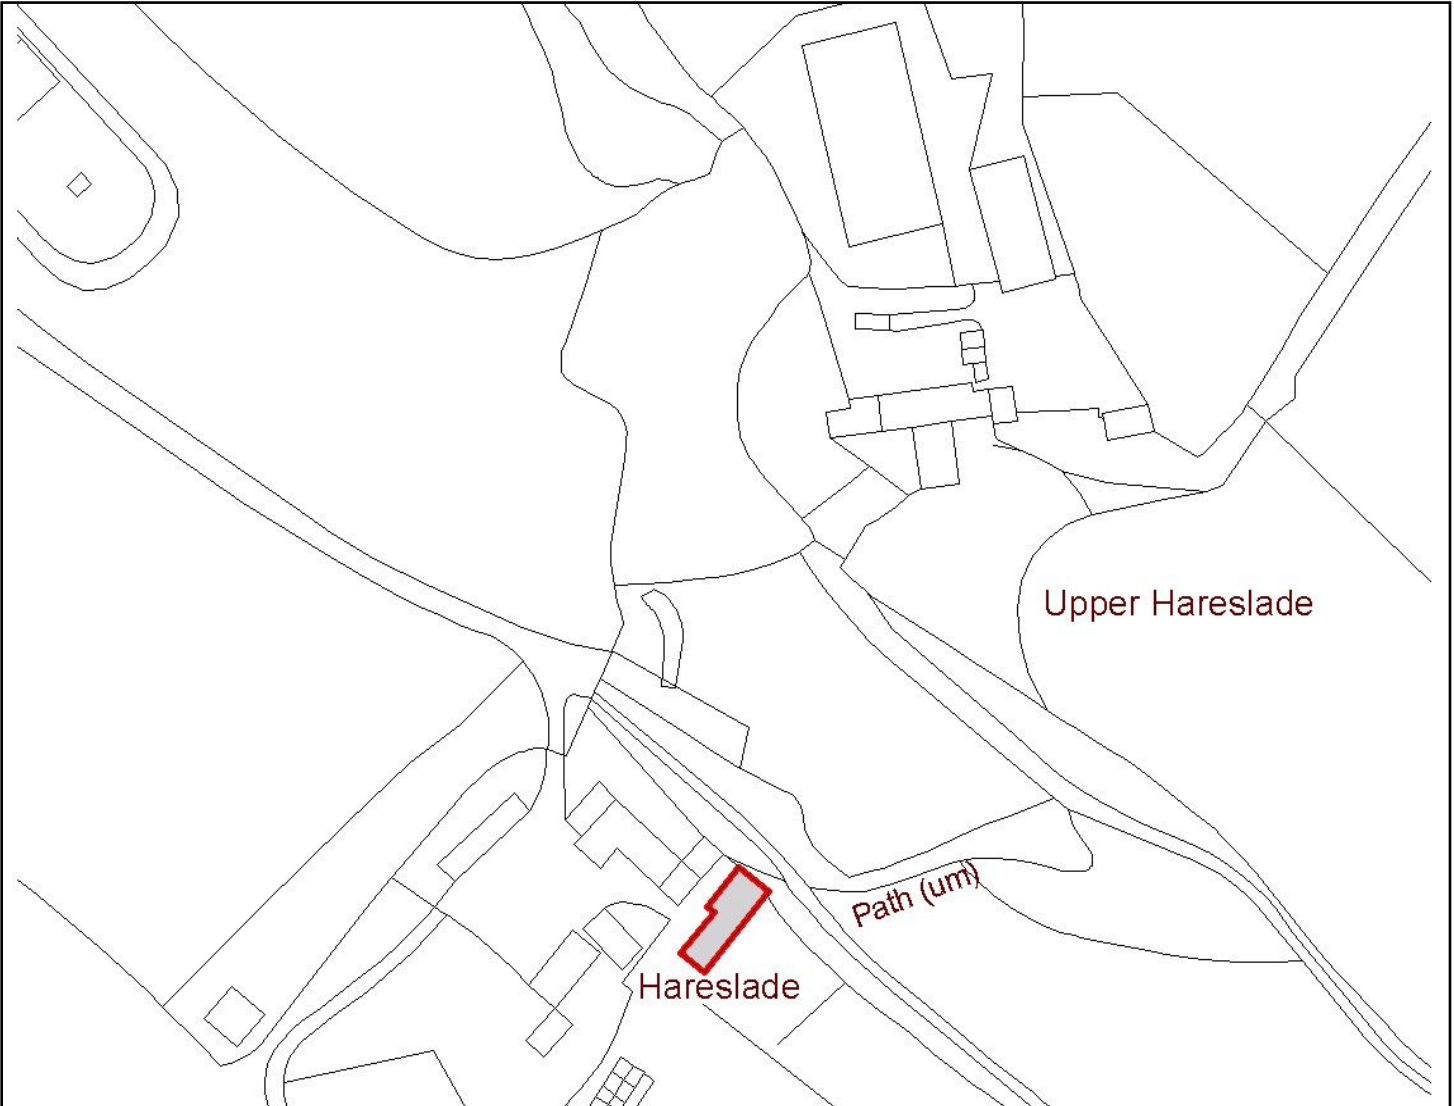

LB:357 – “HARESLADE”
CADW REF. NO. 22376

Pond