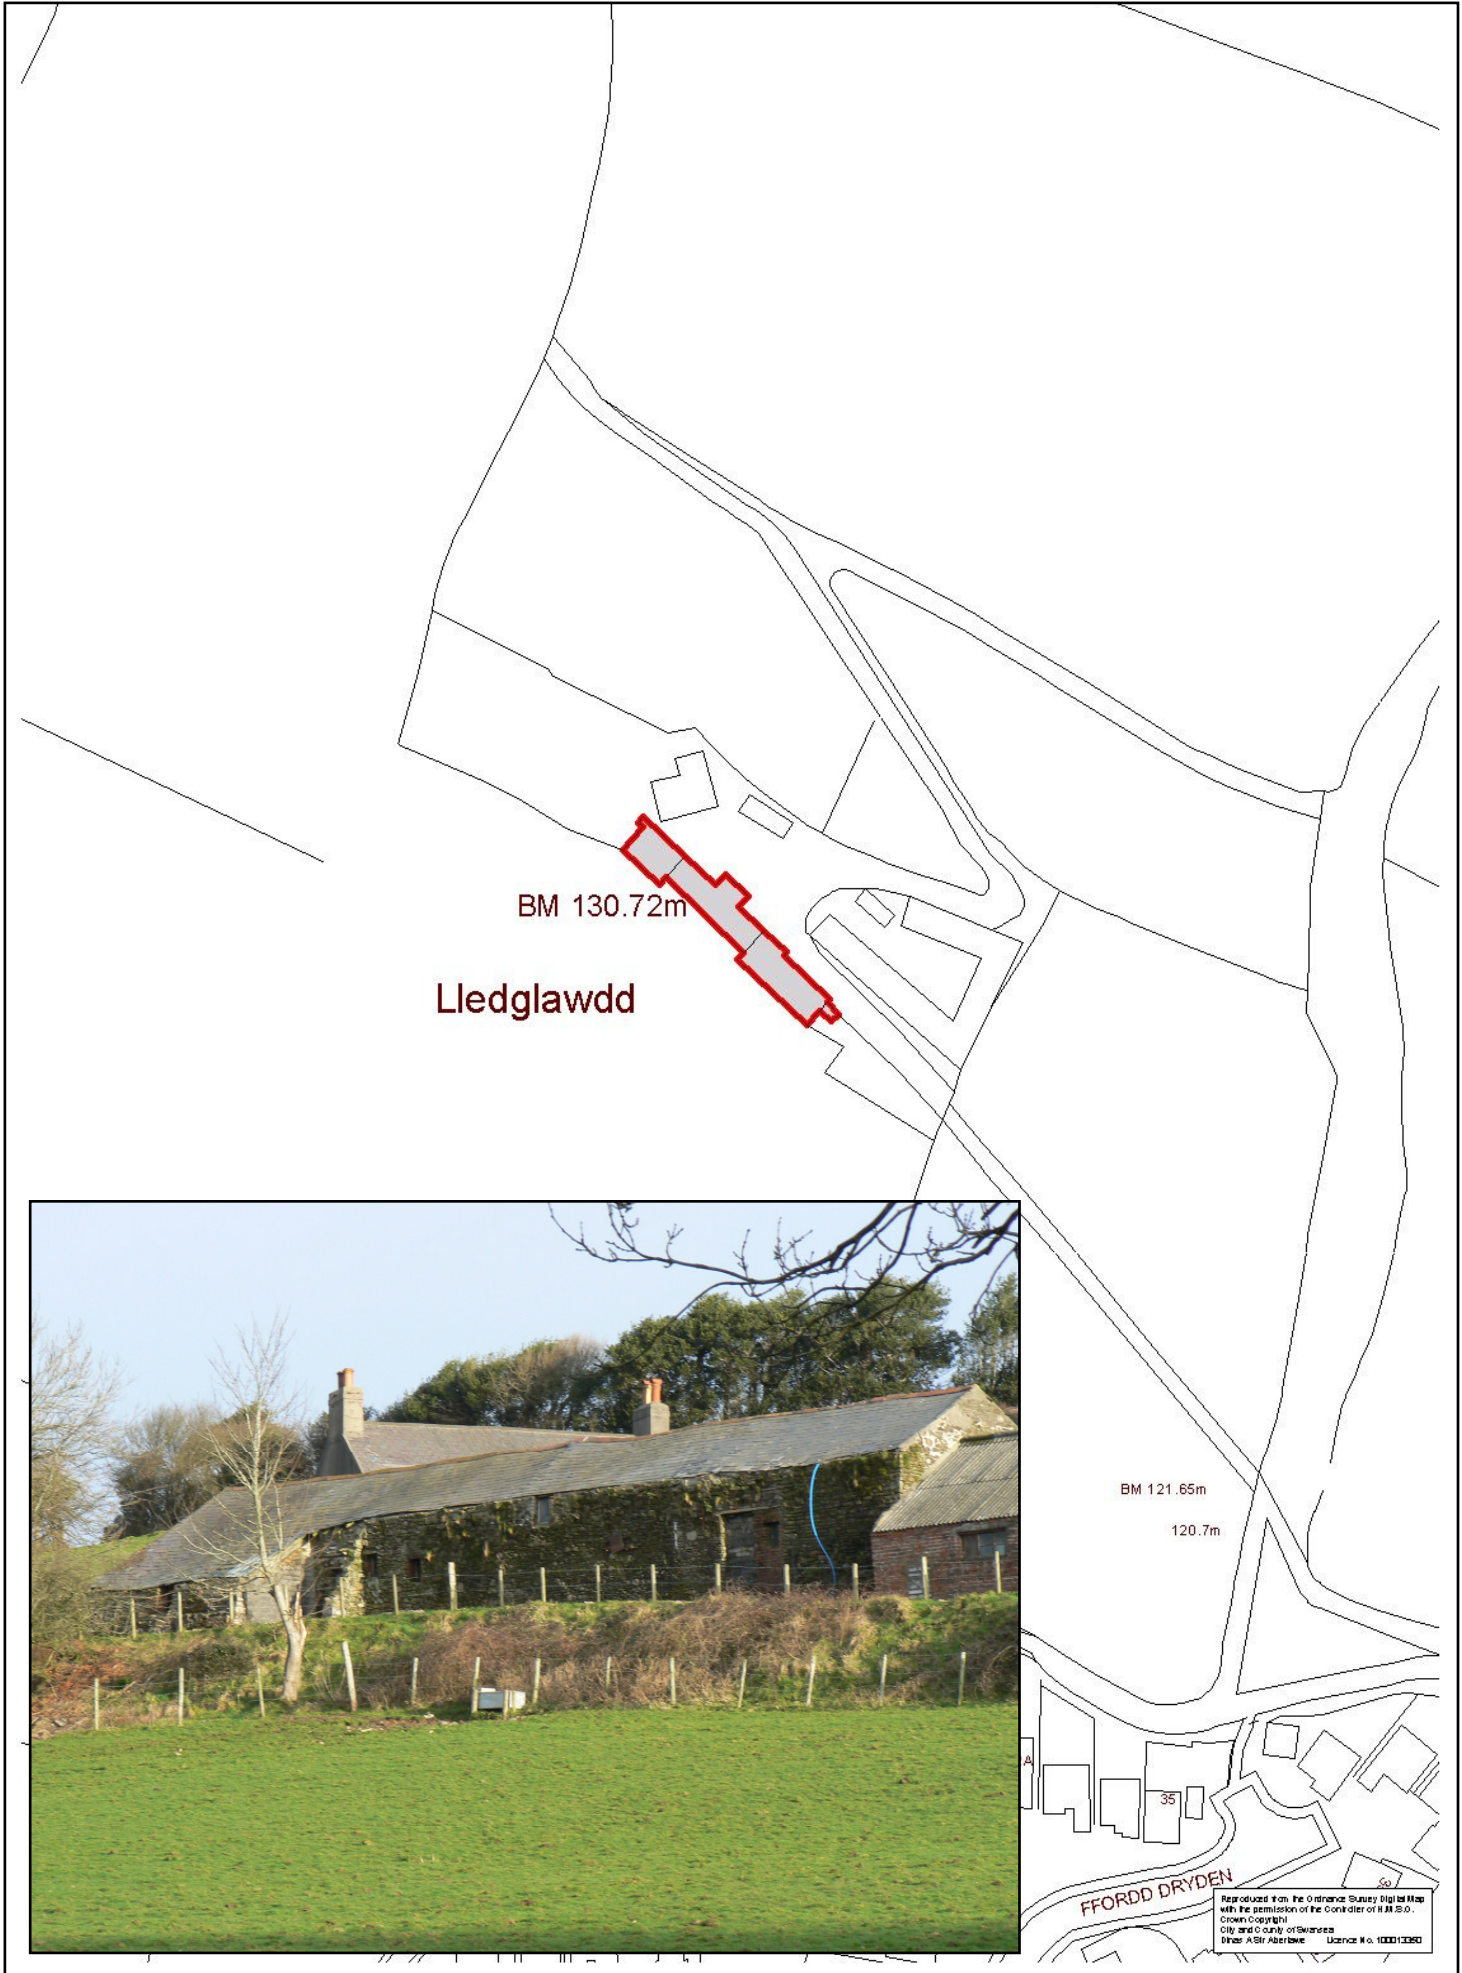

**LB:355 – FARM BUILDINGS AT ‘LLEDGLAWDD’
CADW REF. NO. 22374**

BM 130.72m
Lledglawdd

BM 121.65m
120.7m

FFORDD DRYDEN