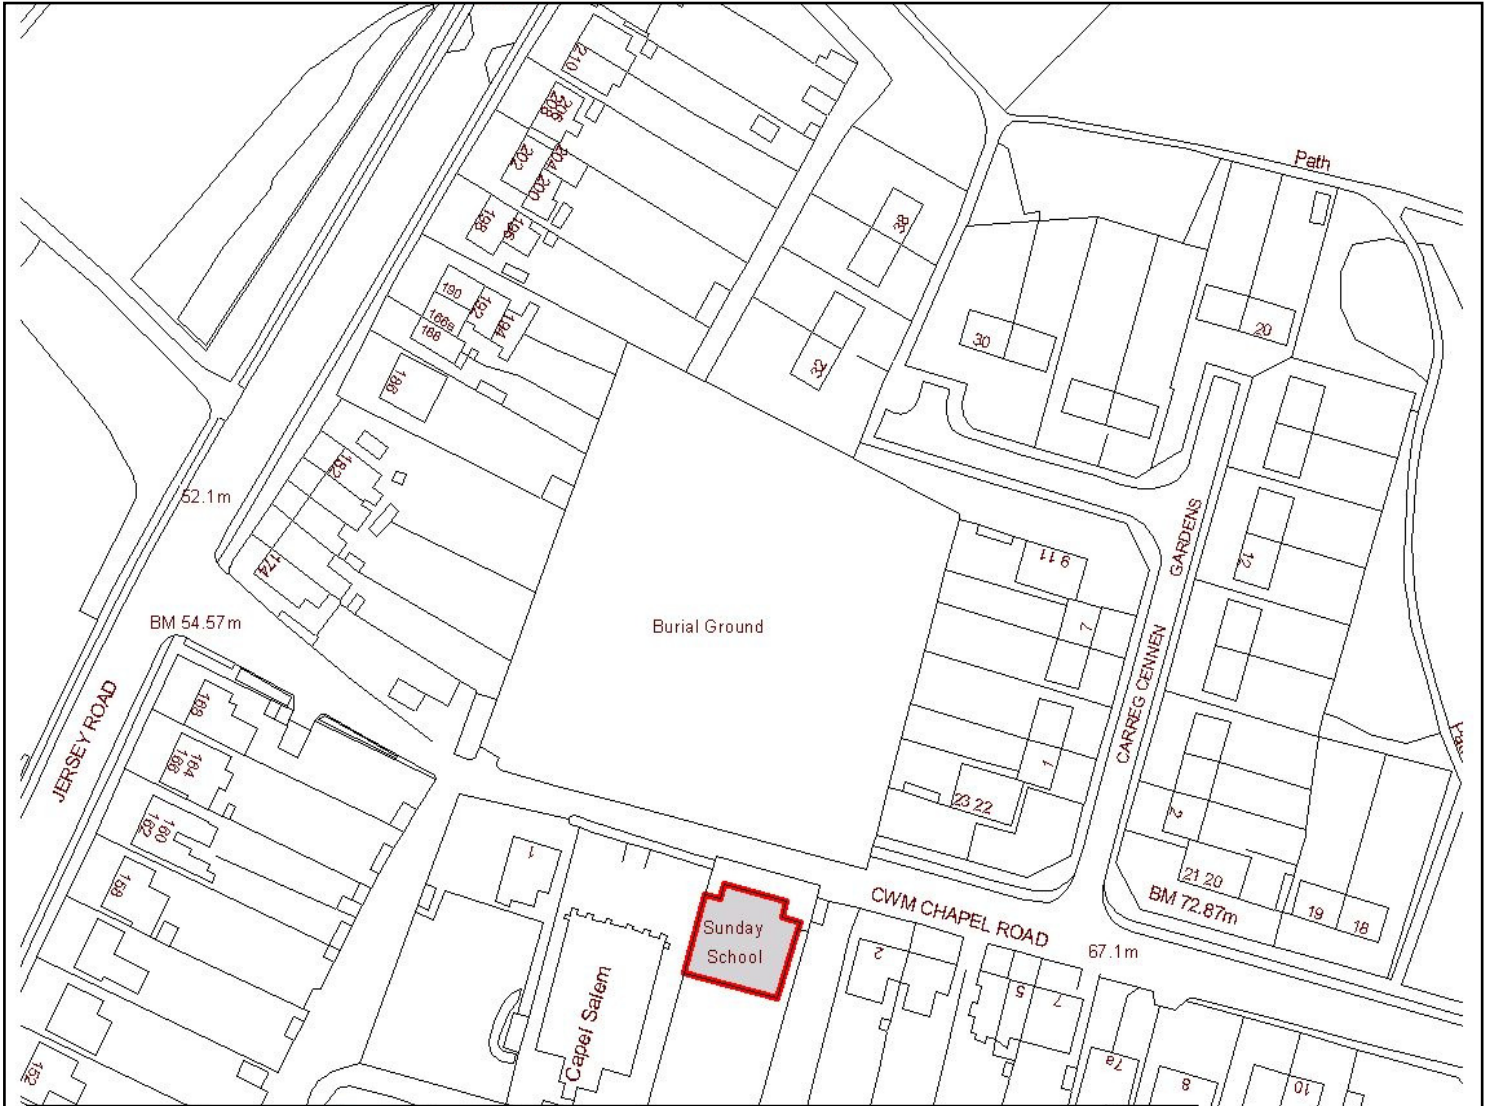

LB:348 – CAPEL SALEM (CAPEL Y CWM) OLD CHAPEL
CADW REF. NO. 22092