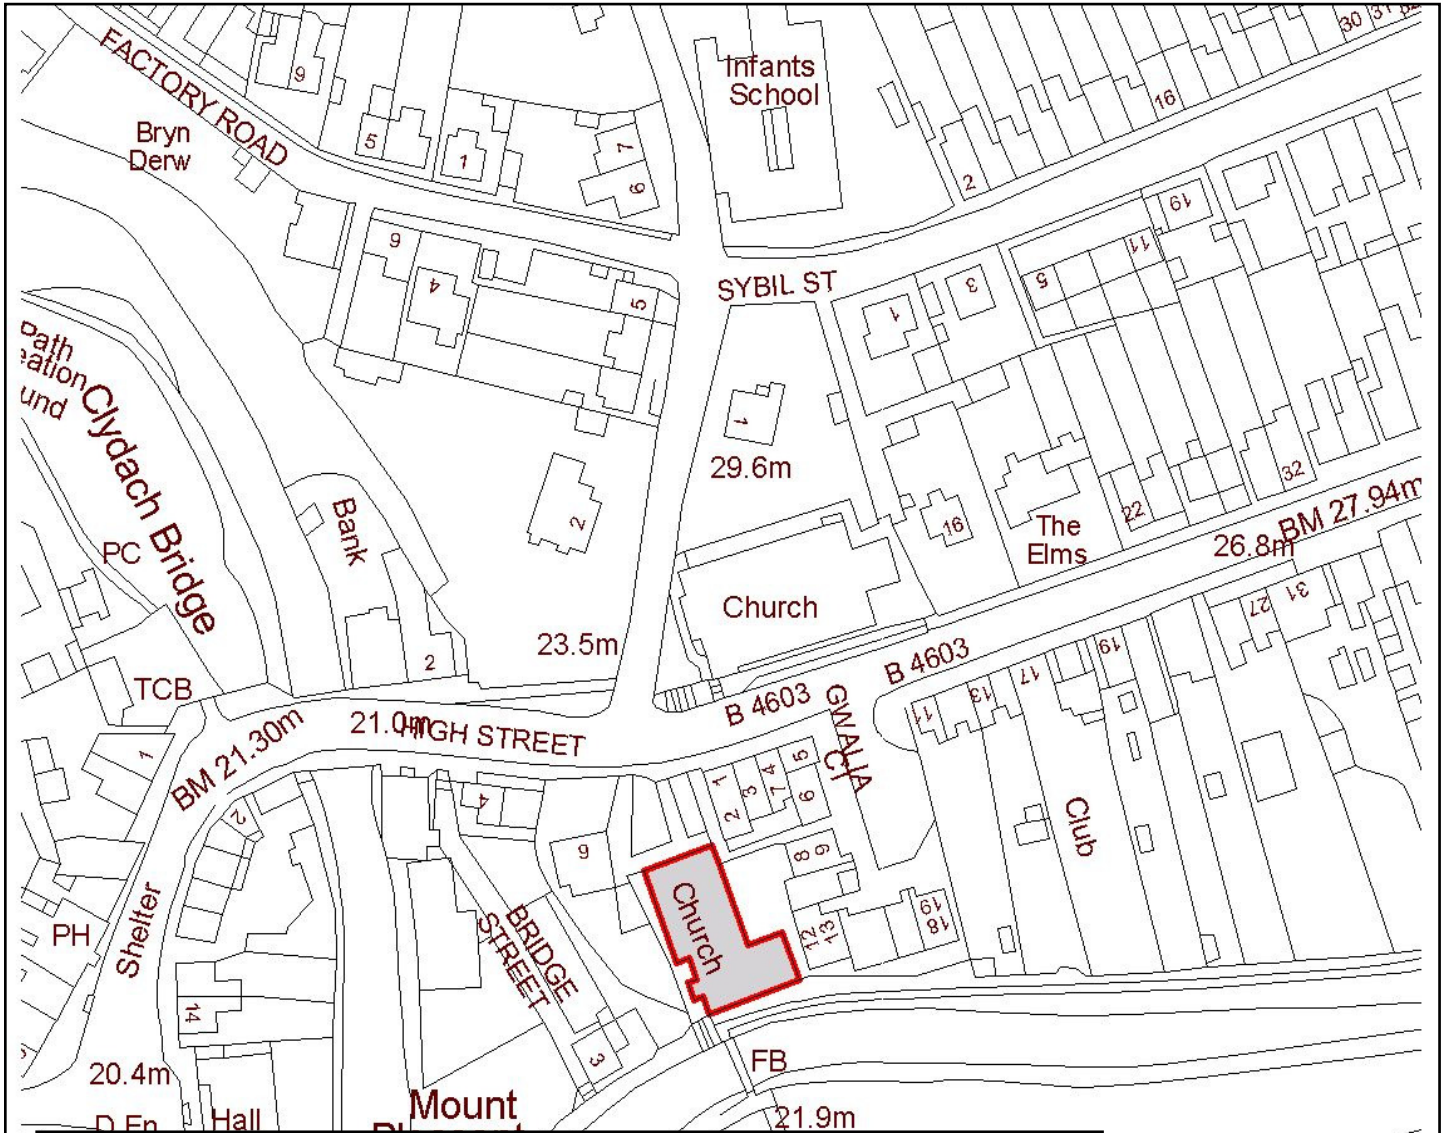

LB:344 – CAPEL CALFARIA
CADW REF. NO. 22088