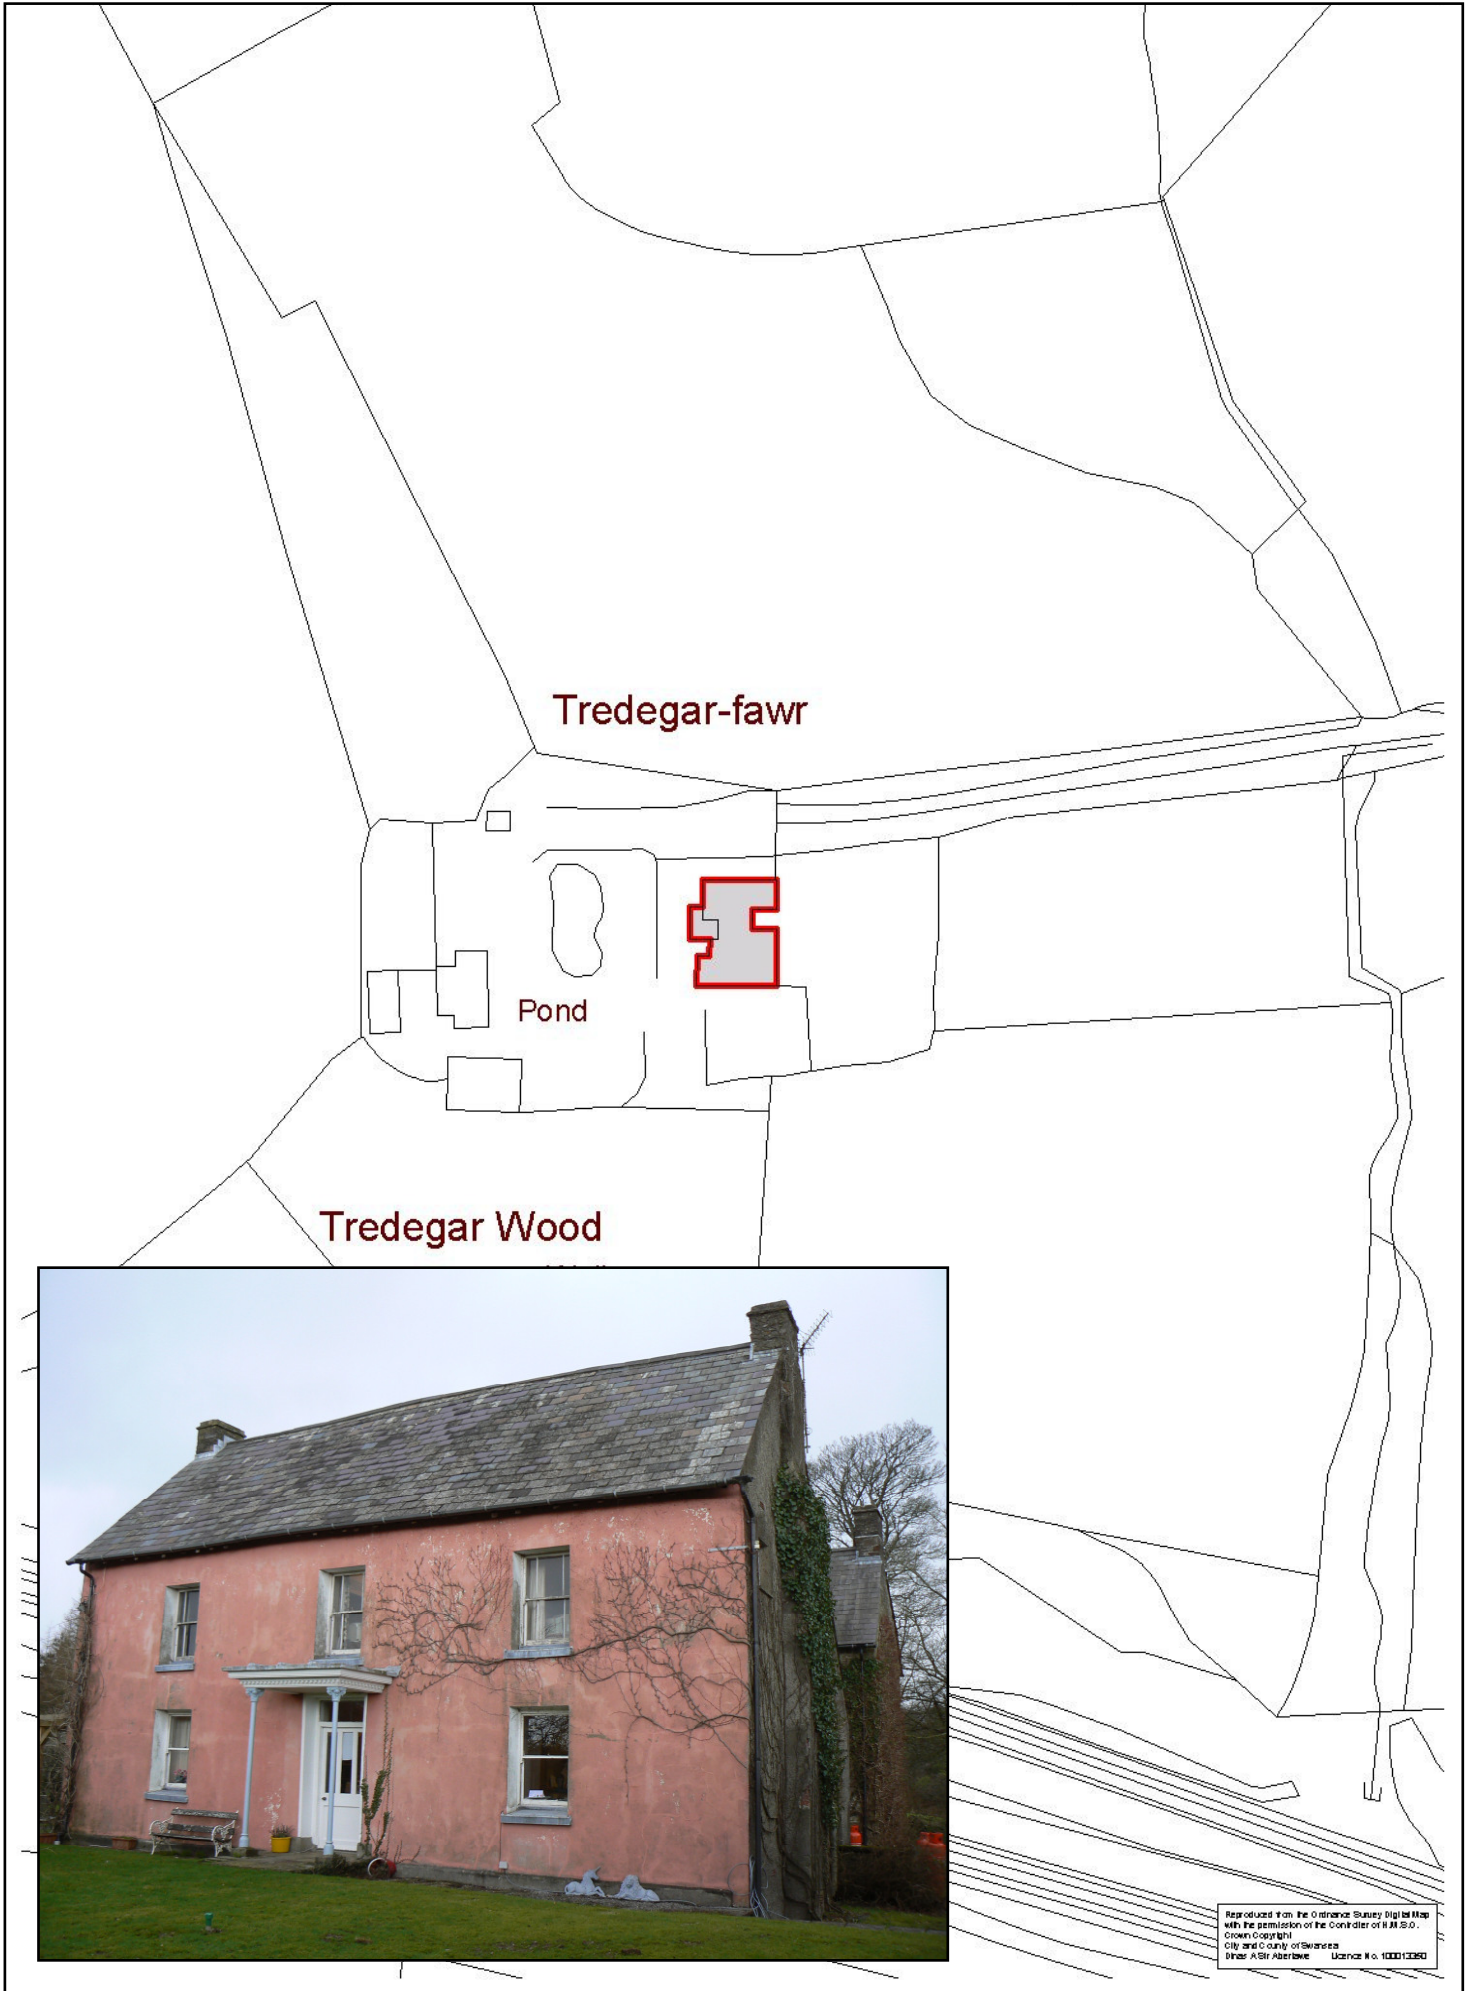

LB:334 – TREDEGAR FAWR
CADW REF. NO. 19983