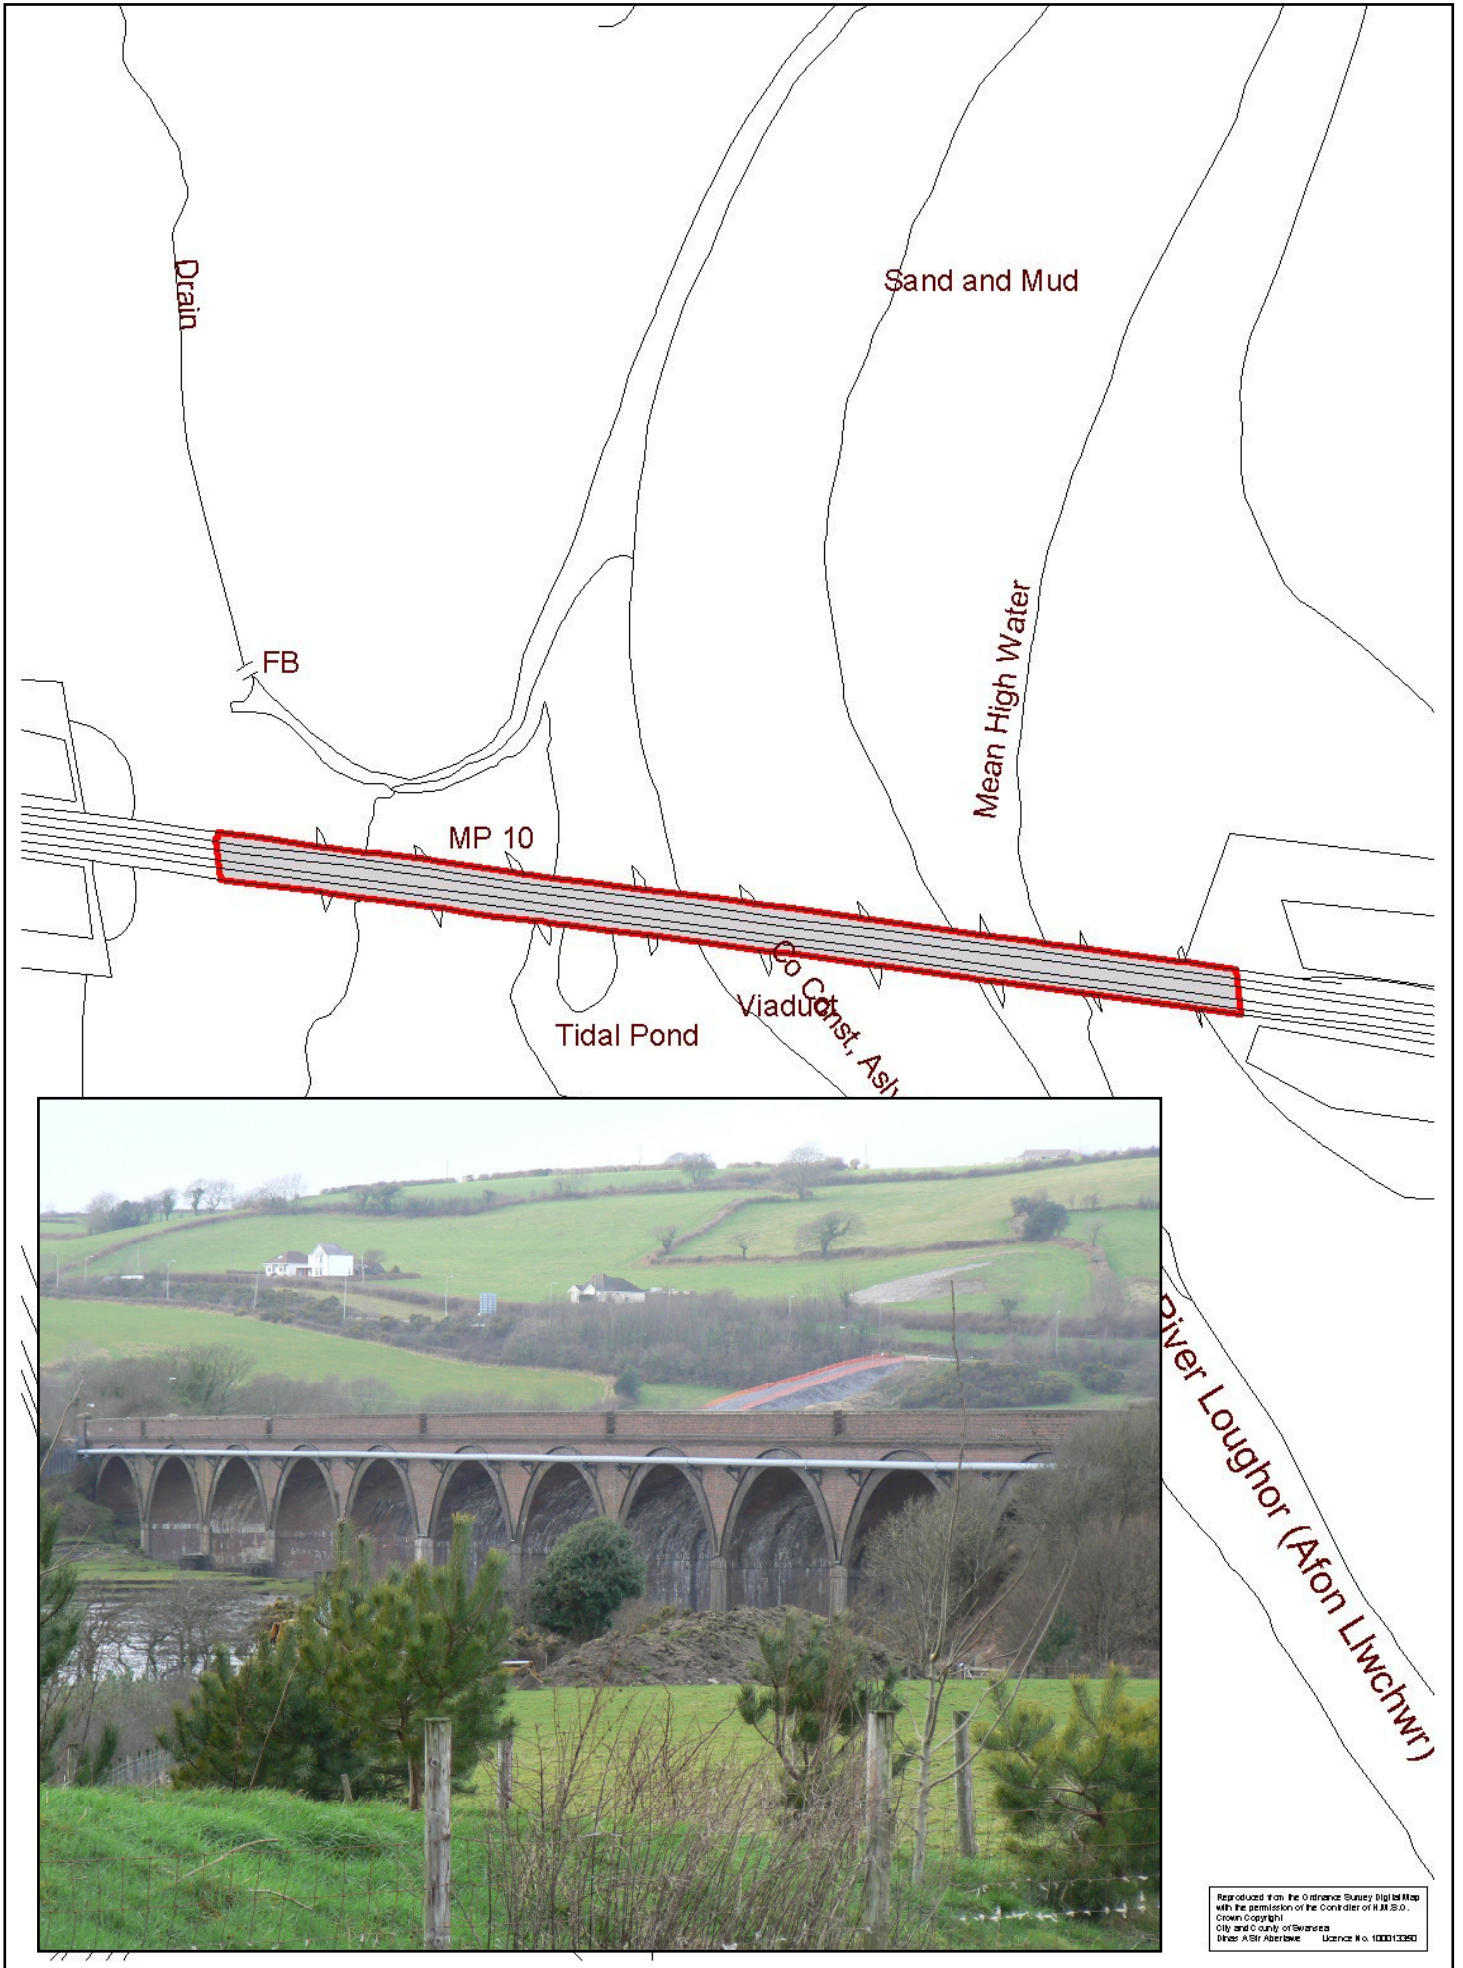

LB:333 – VIADUCT AT MORLAIS JUNCTION EAST
CADW REF. NO. 25866