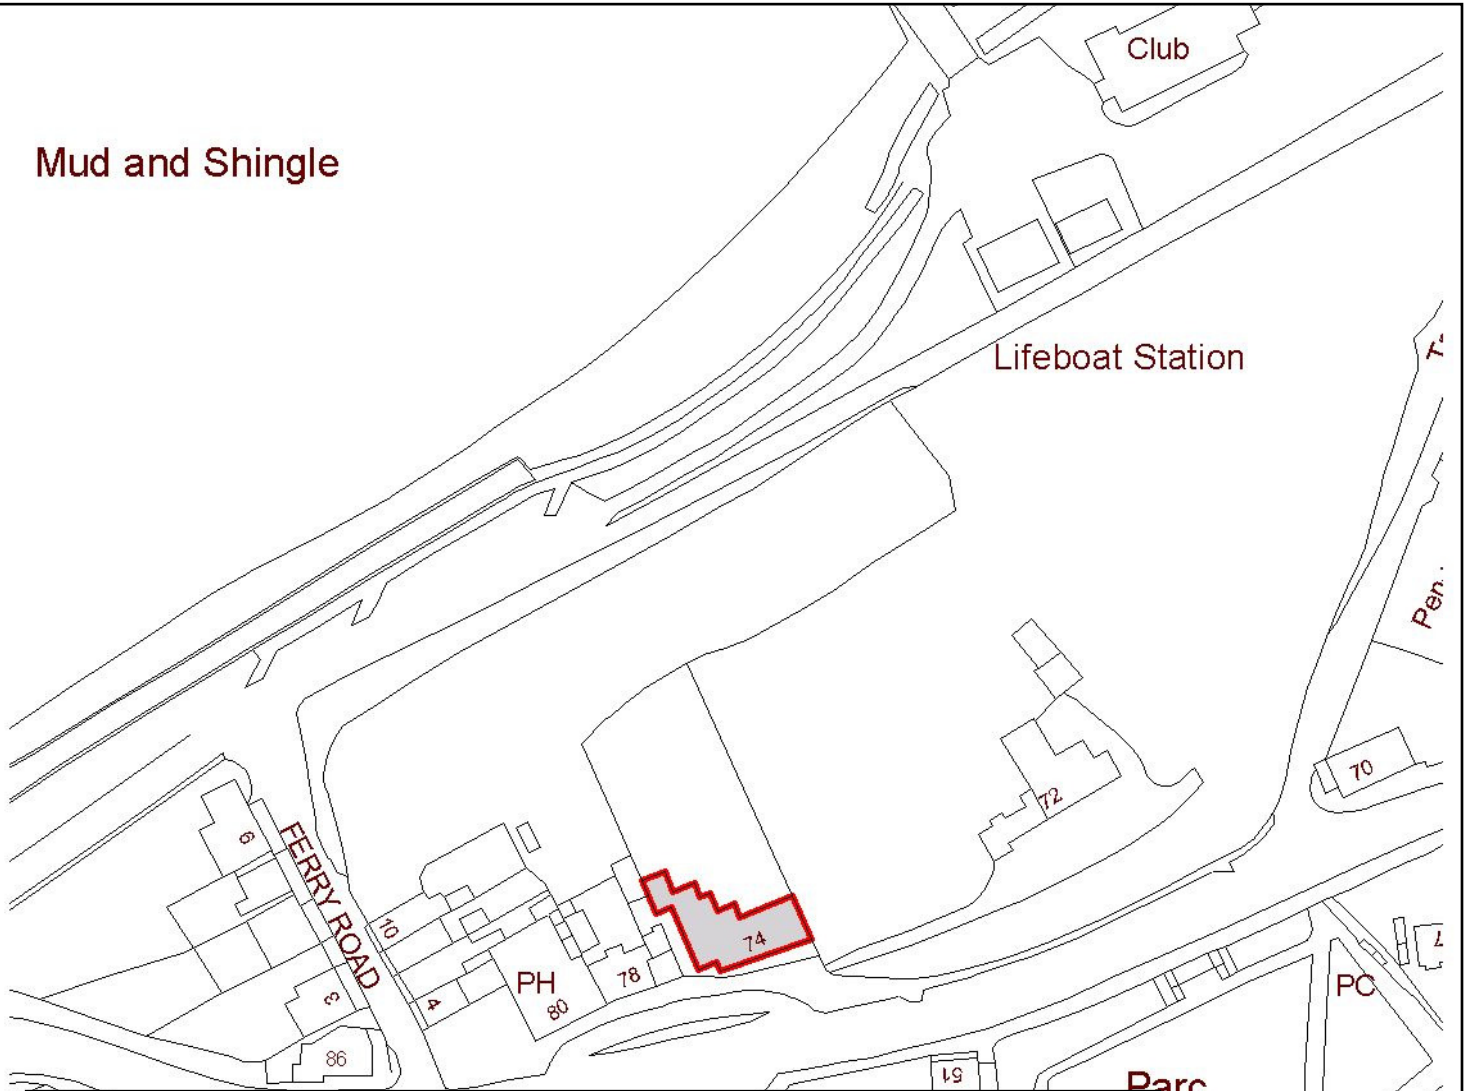

LB:331 – THE SANCTUARY
CADW REF. NO. 18233

Mud and Shingle