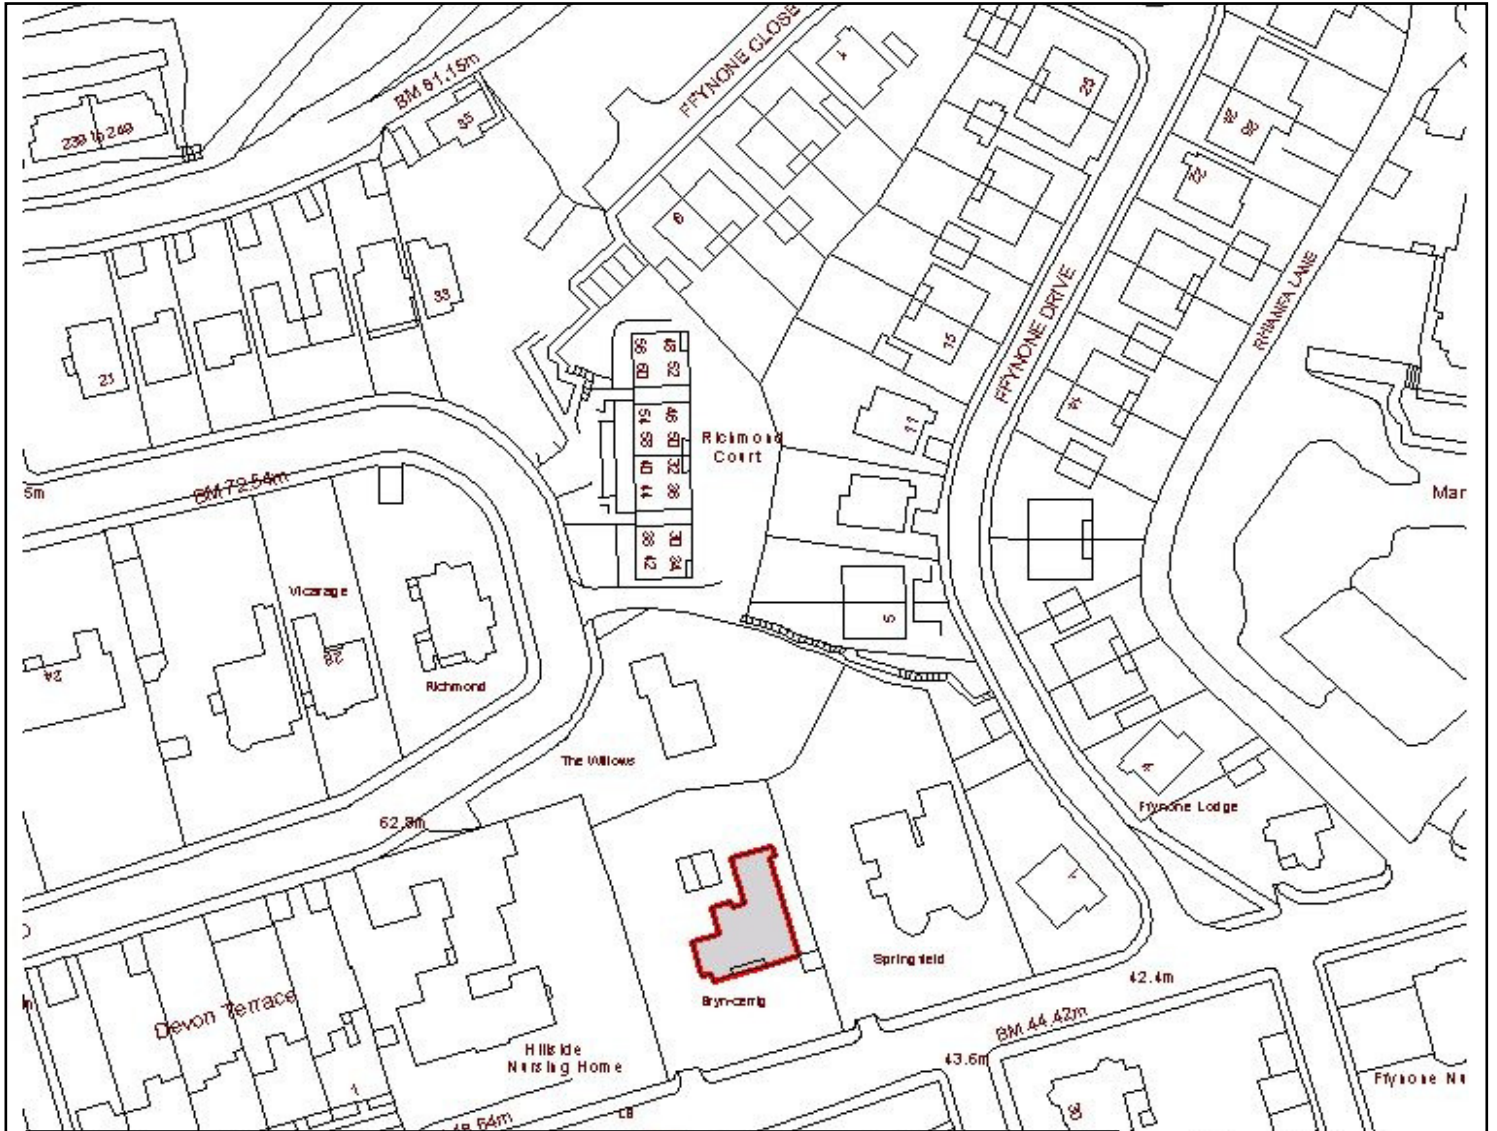

**LB:263 – “BRYN-CERRIG”, FFYNONE ROAD
CADW REF. NO. 14583**

Prepared for the Cadw Survey by
 the author of the Cadw Survey
 Copyright
 David J. Jones
 2003