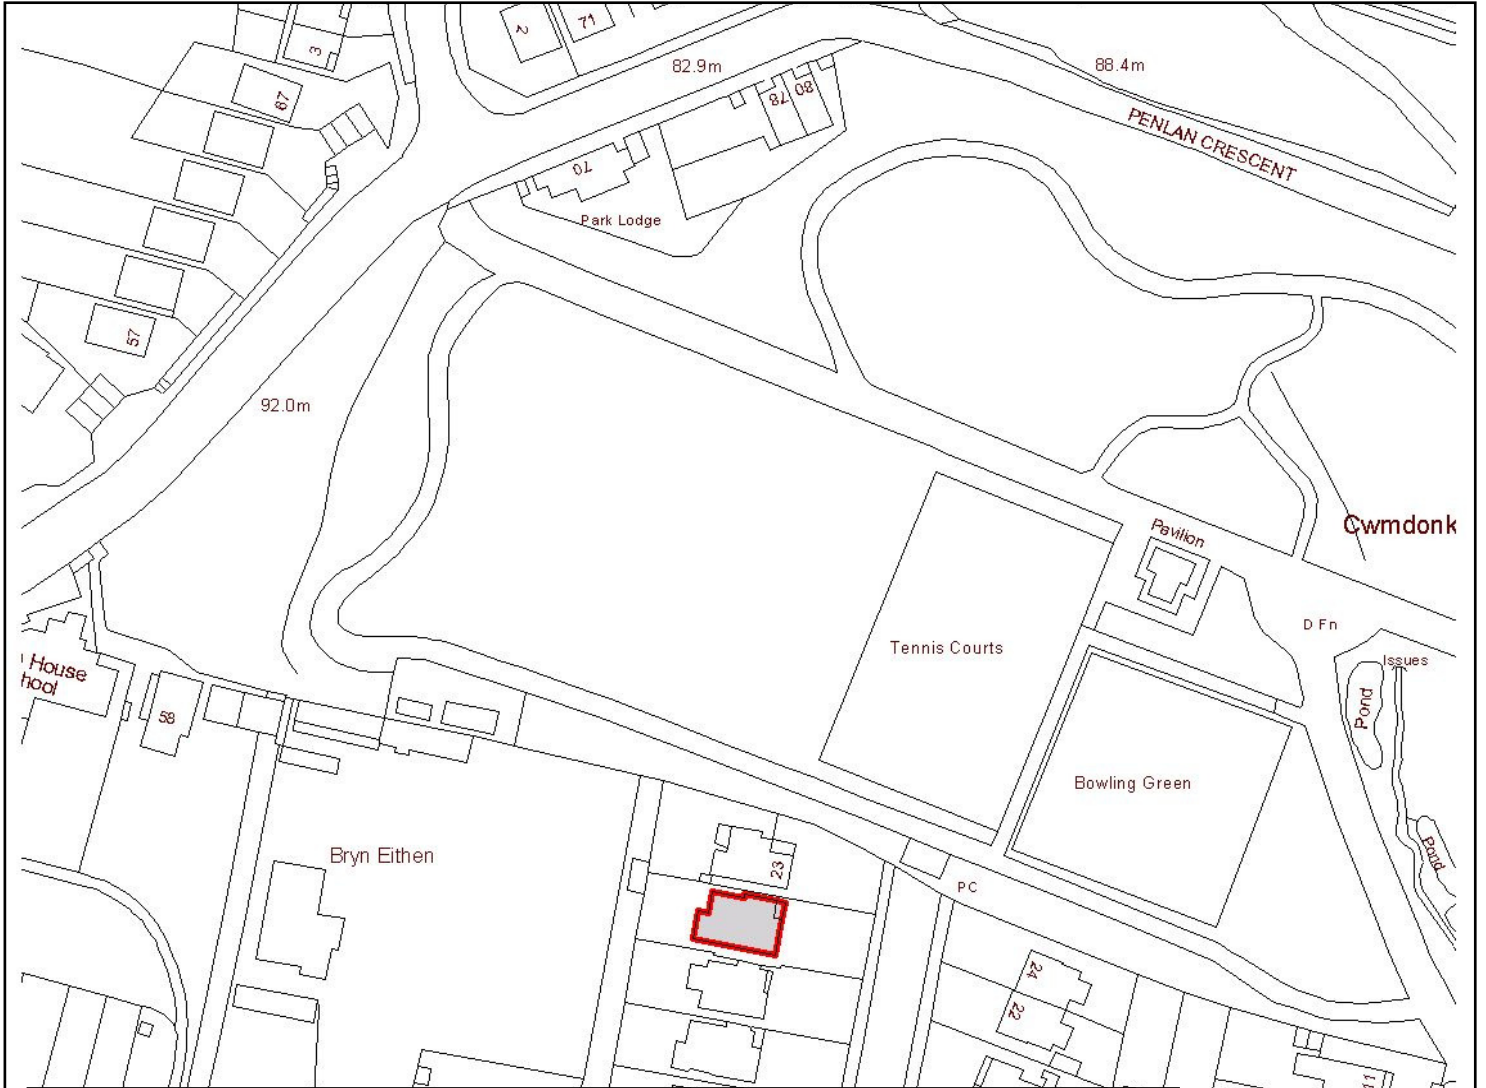

LB:255 – 21 EDEN AVENUE
CADW REF. NO. 14575