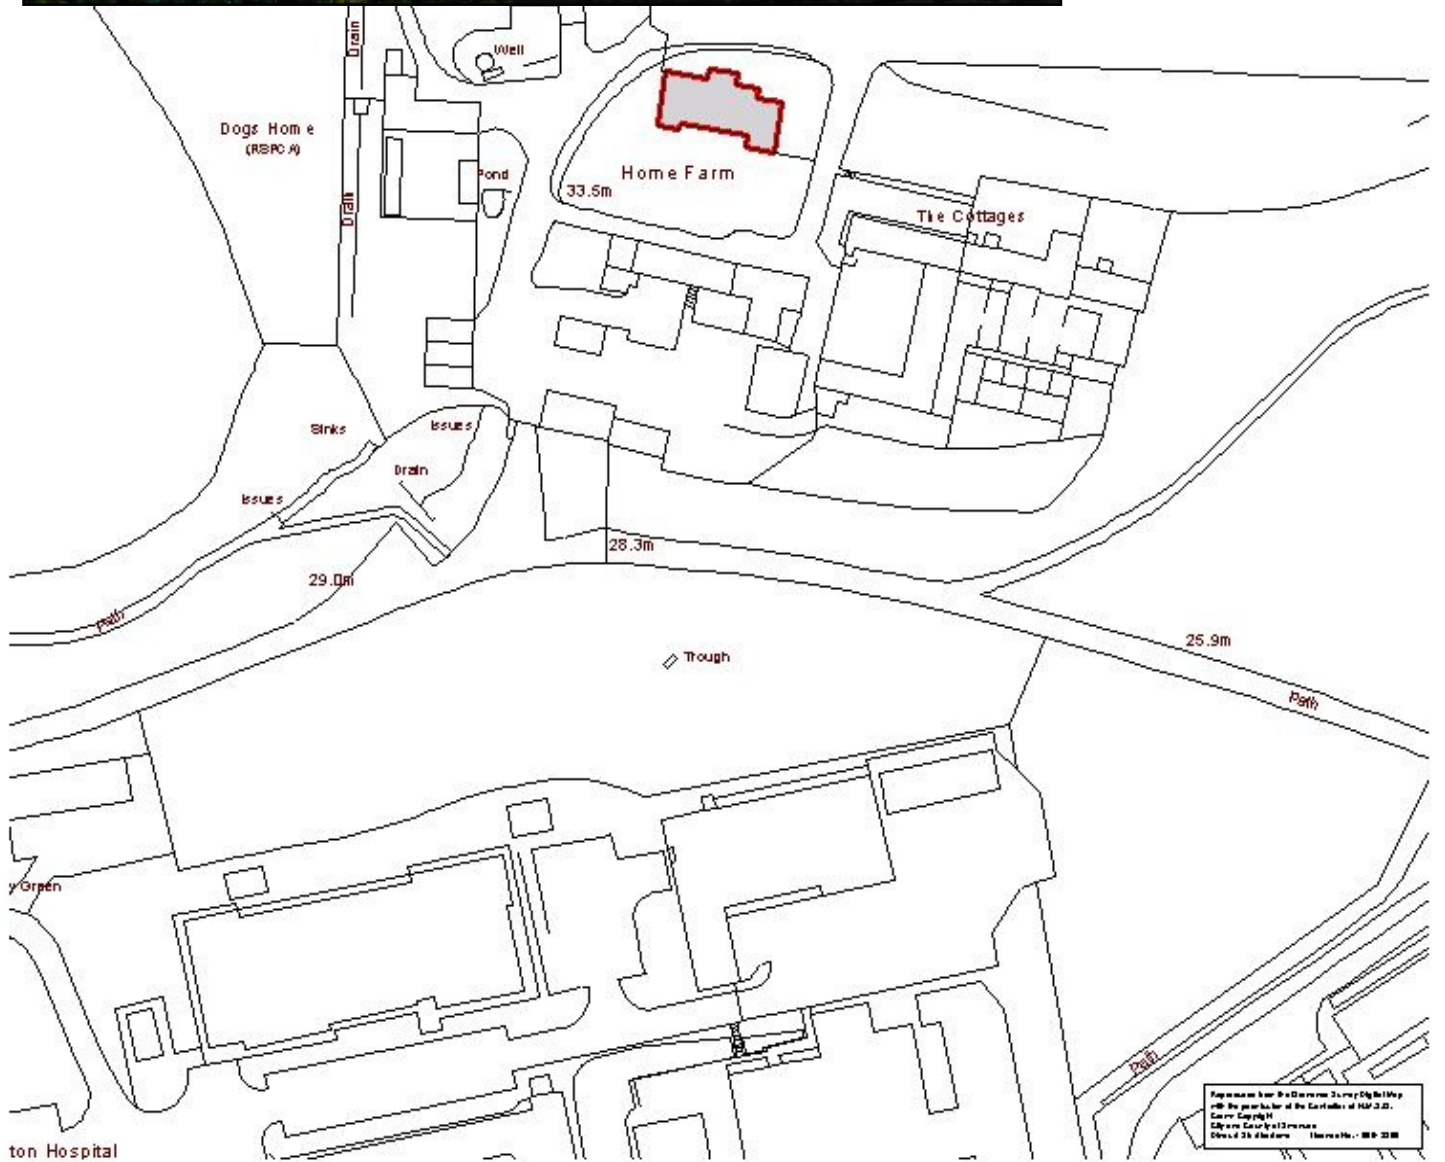

LB:218 – FORMER FARMHOUSE TO SINGLETON FARM
CADW REF. NO. 11762