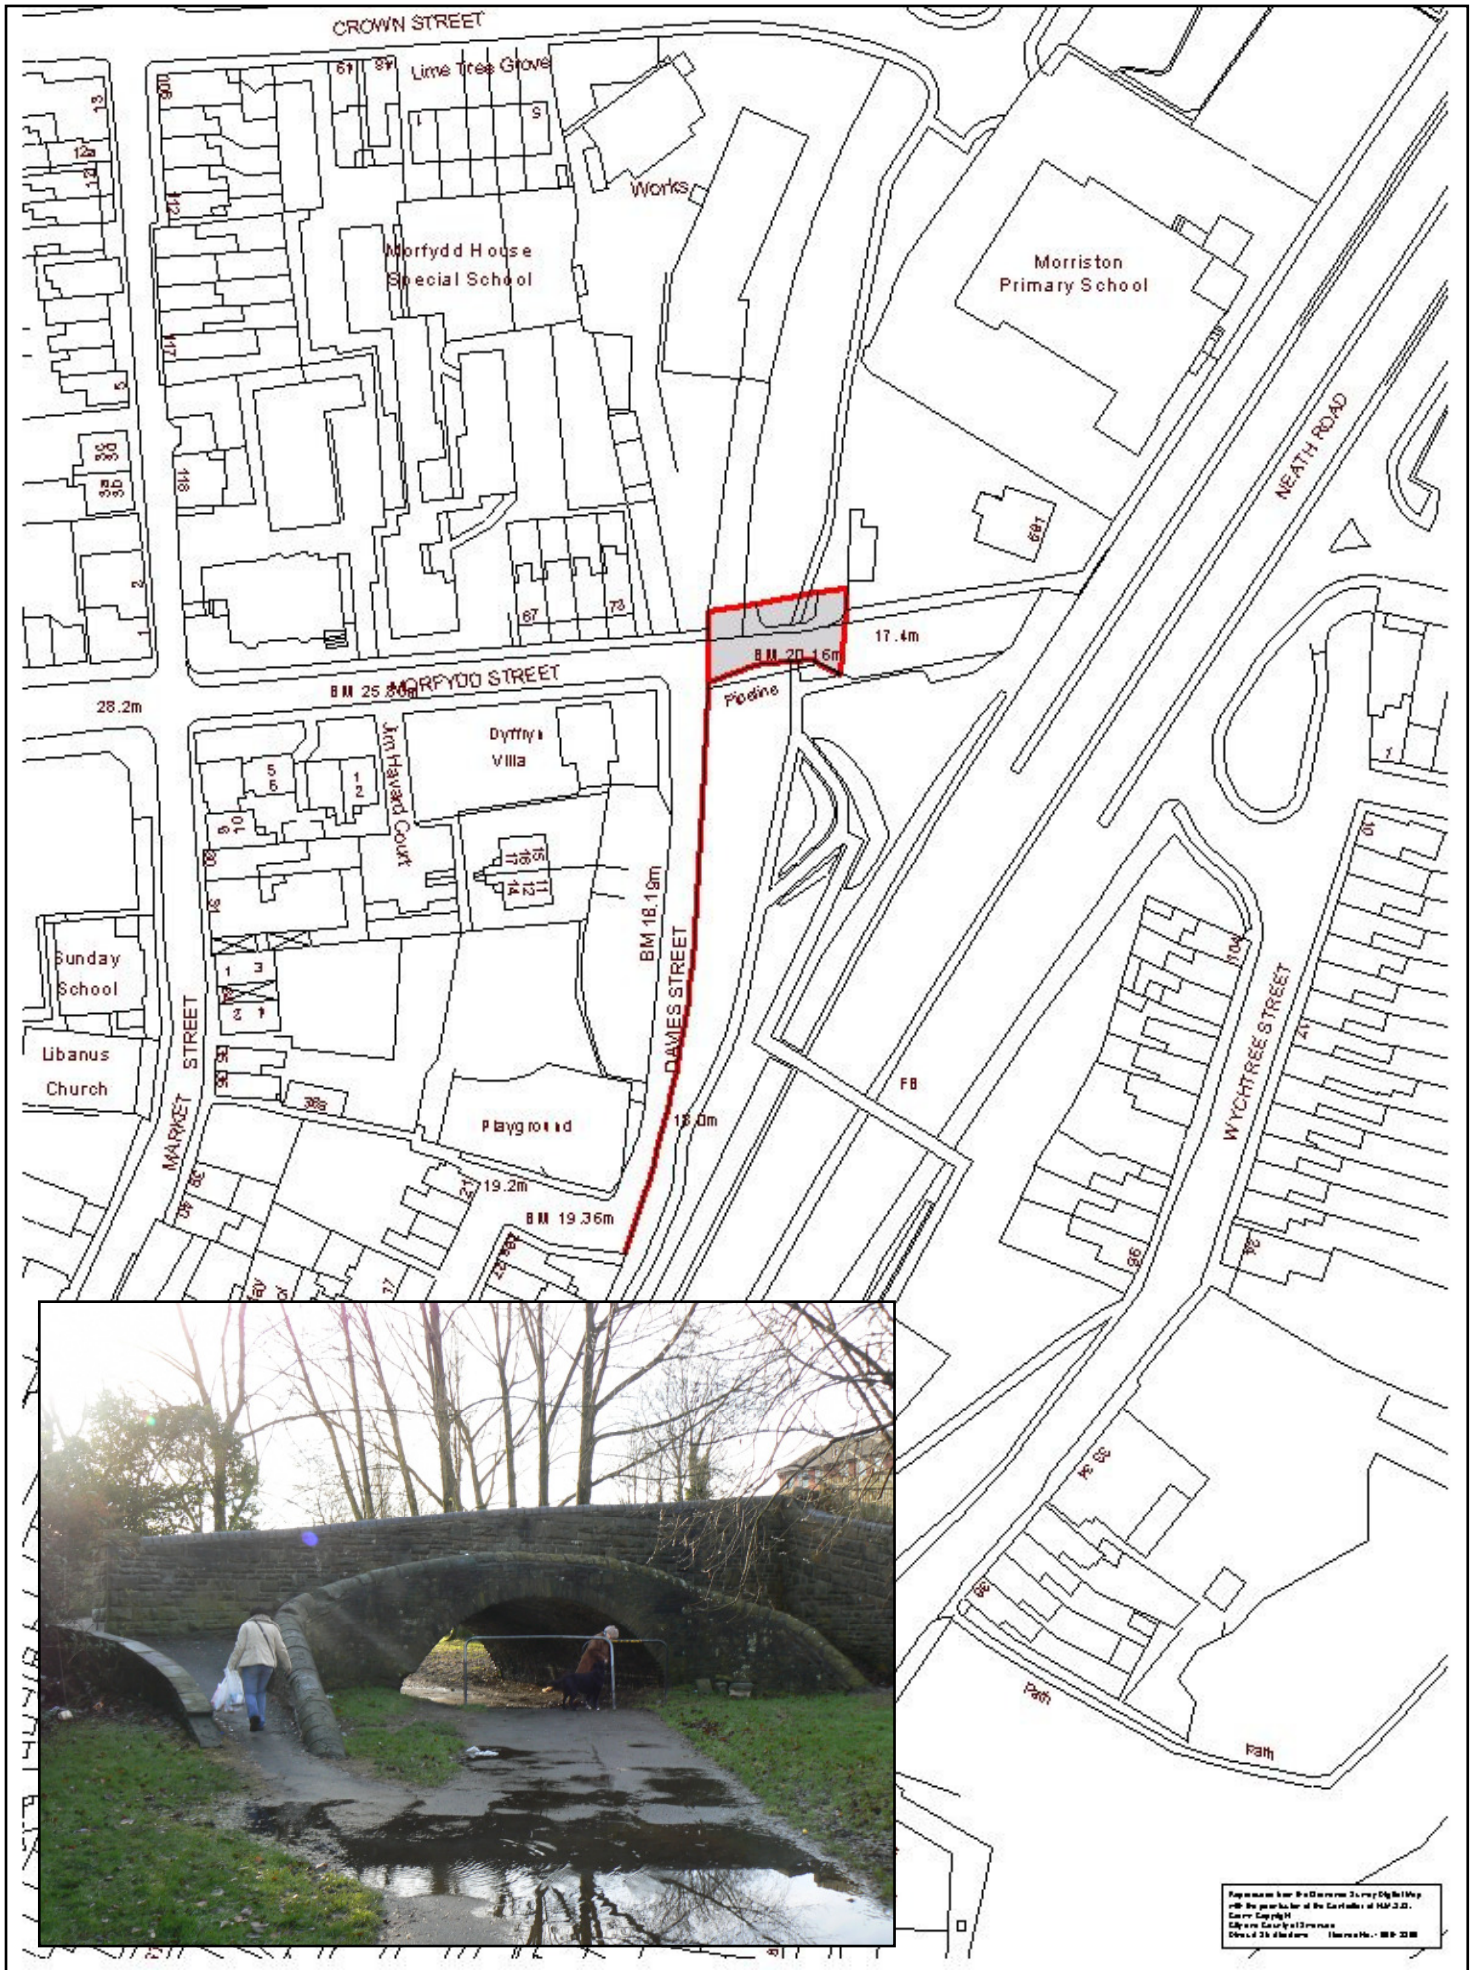

LB:210 – MORFYDD STREET BRIDGE AND BOUNDARY WALL
CADW REF. NO. 11742