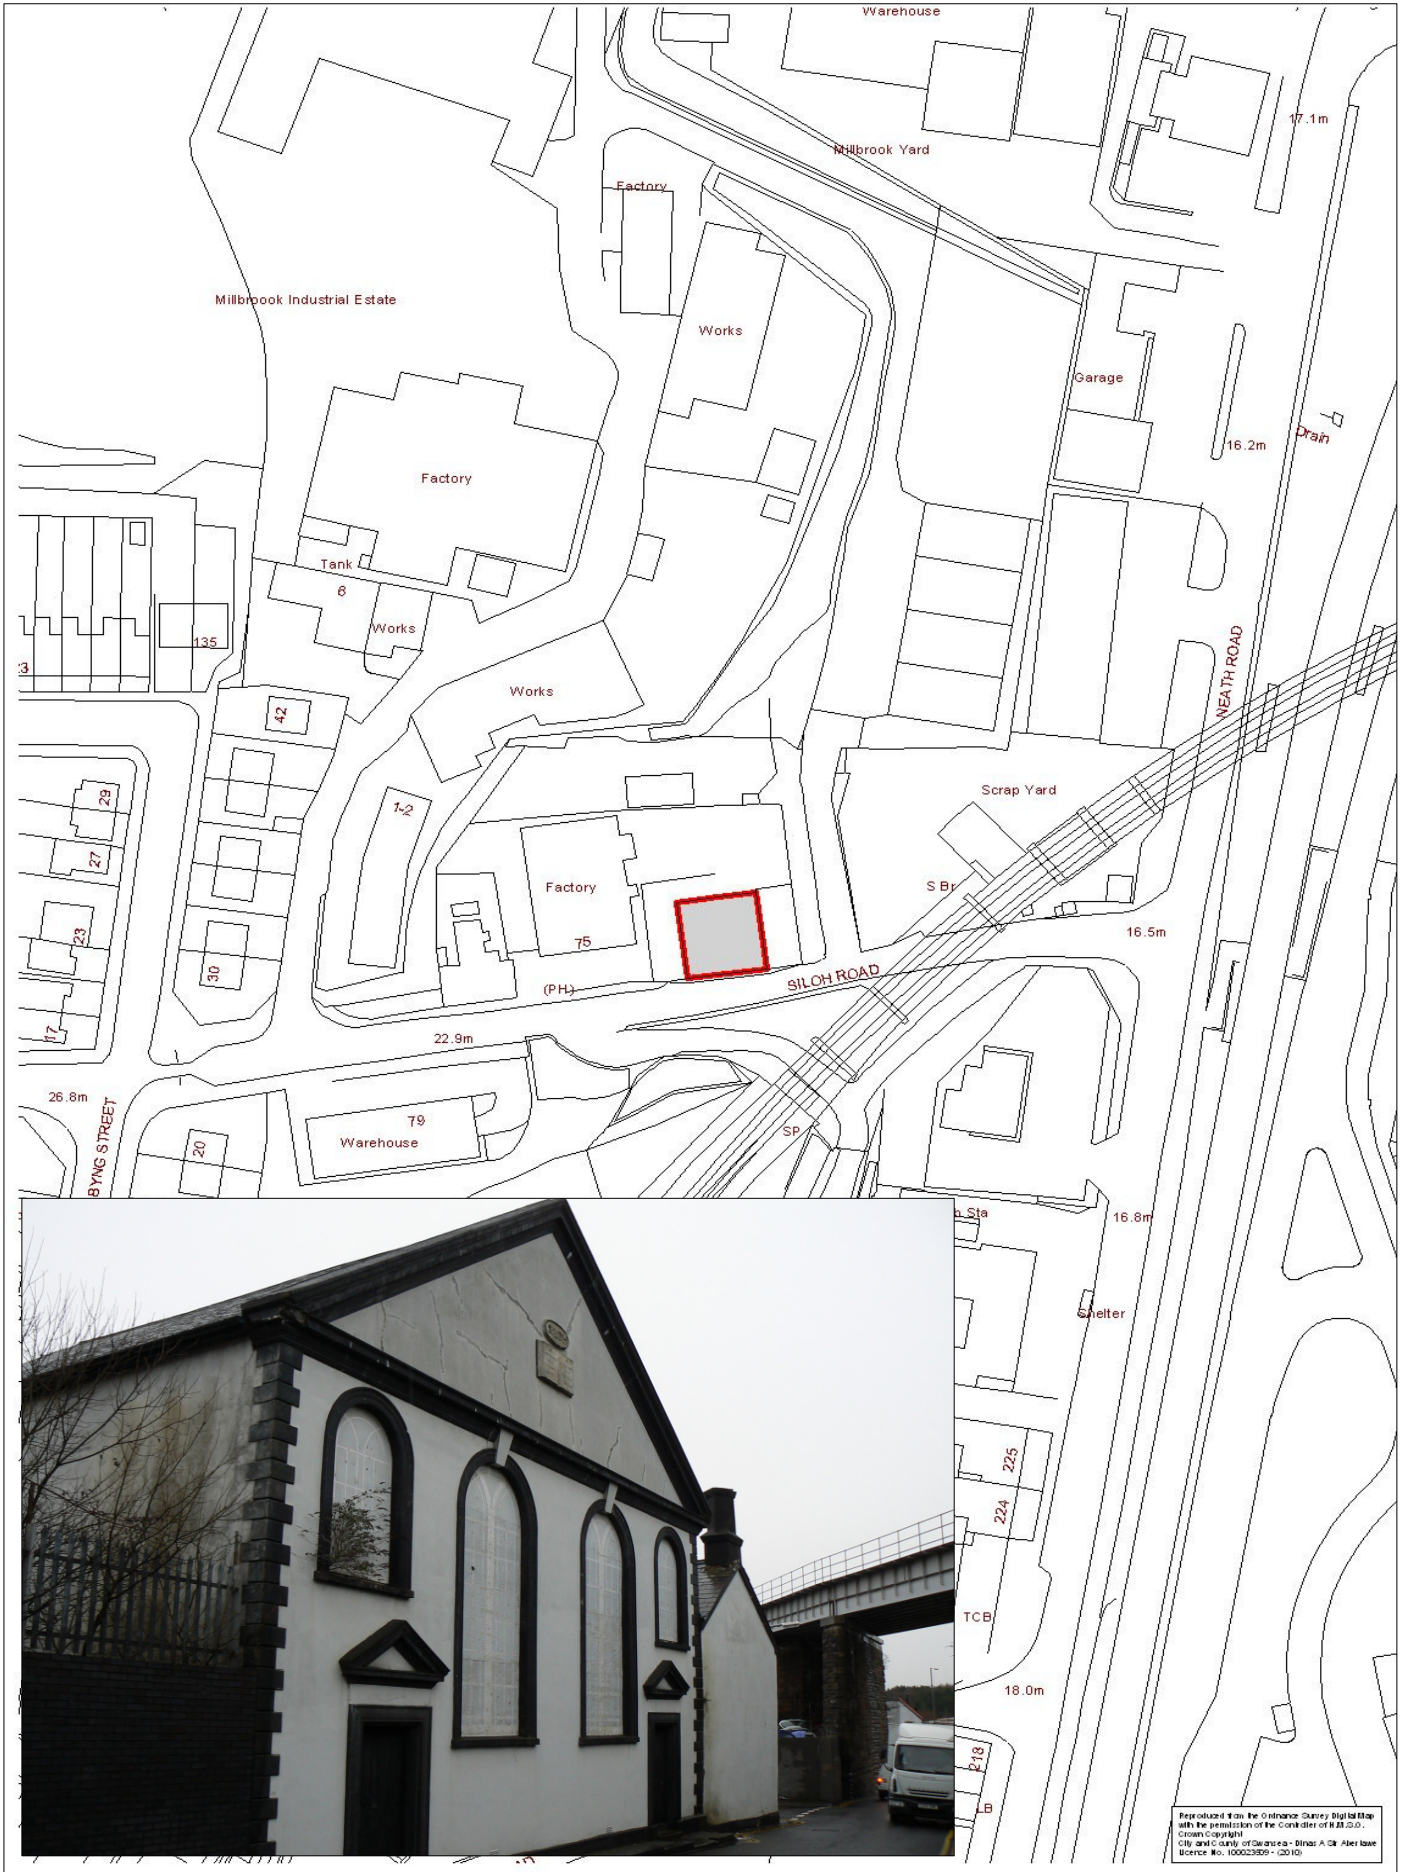

LB0191 – OLD SILOH CHAPEL (ENGLISH), SILOH ROAD, LANDORE
CADW REF, 11701