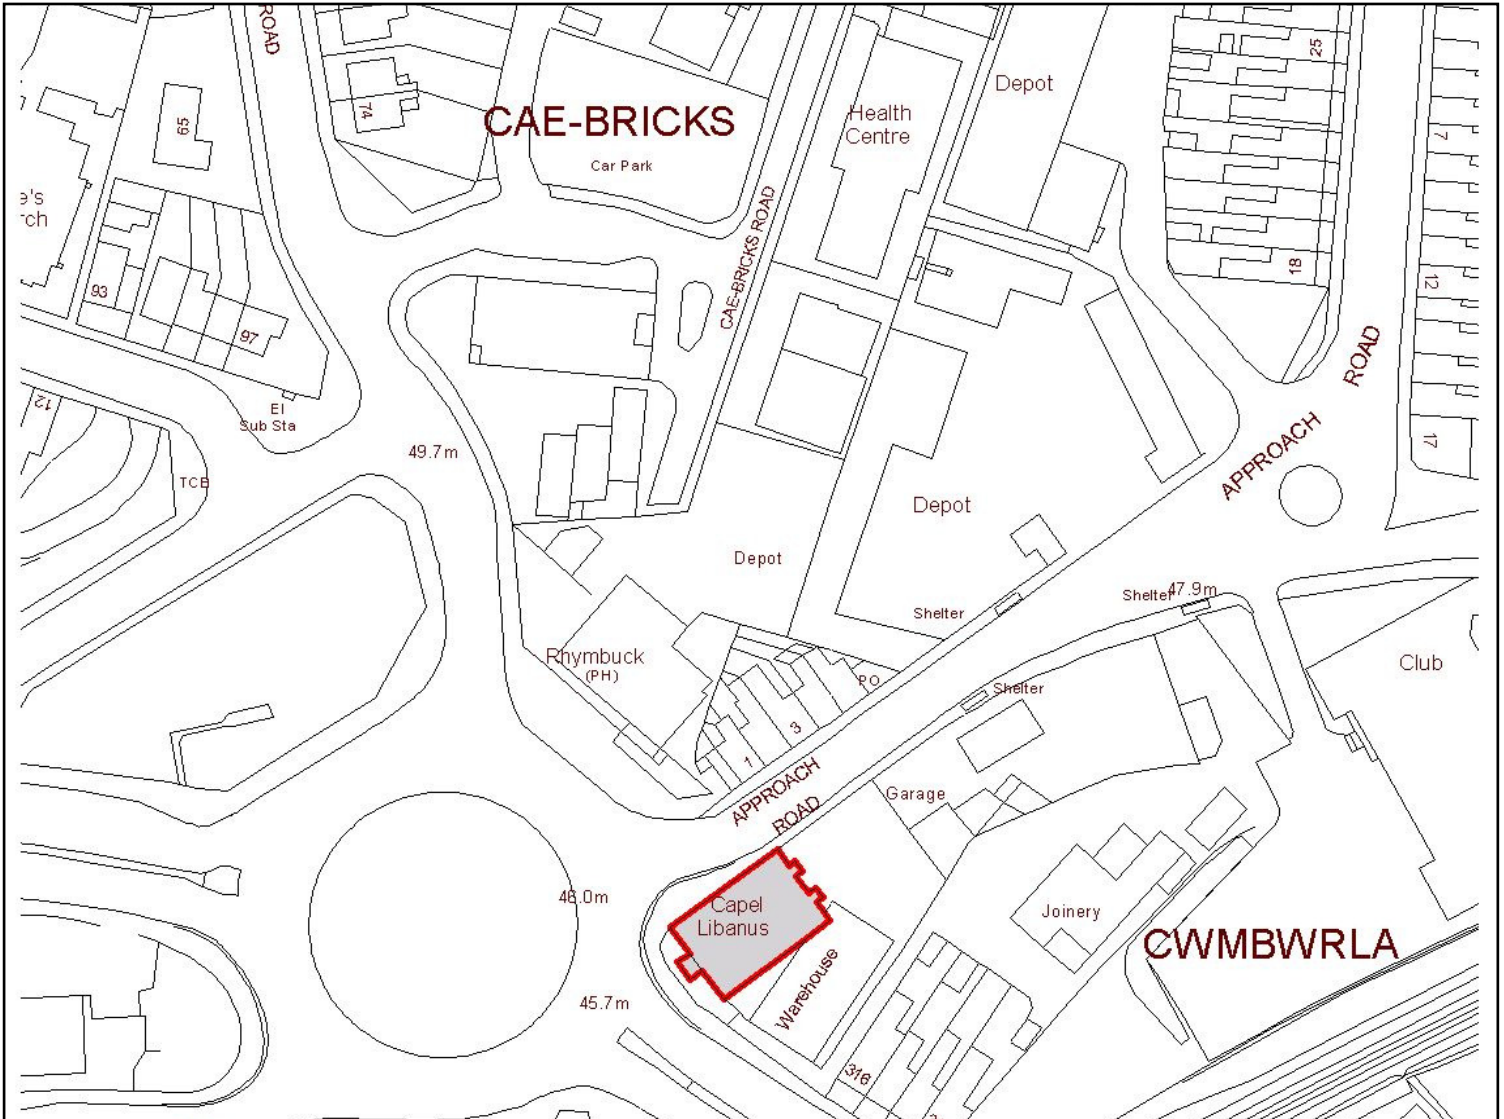

**LB:177 – LIBANUS BAPTIST CHAPEL
CADW REF. NO. 11676**