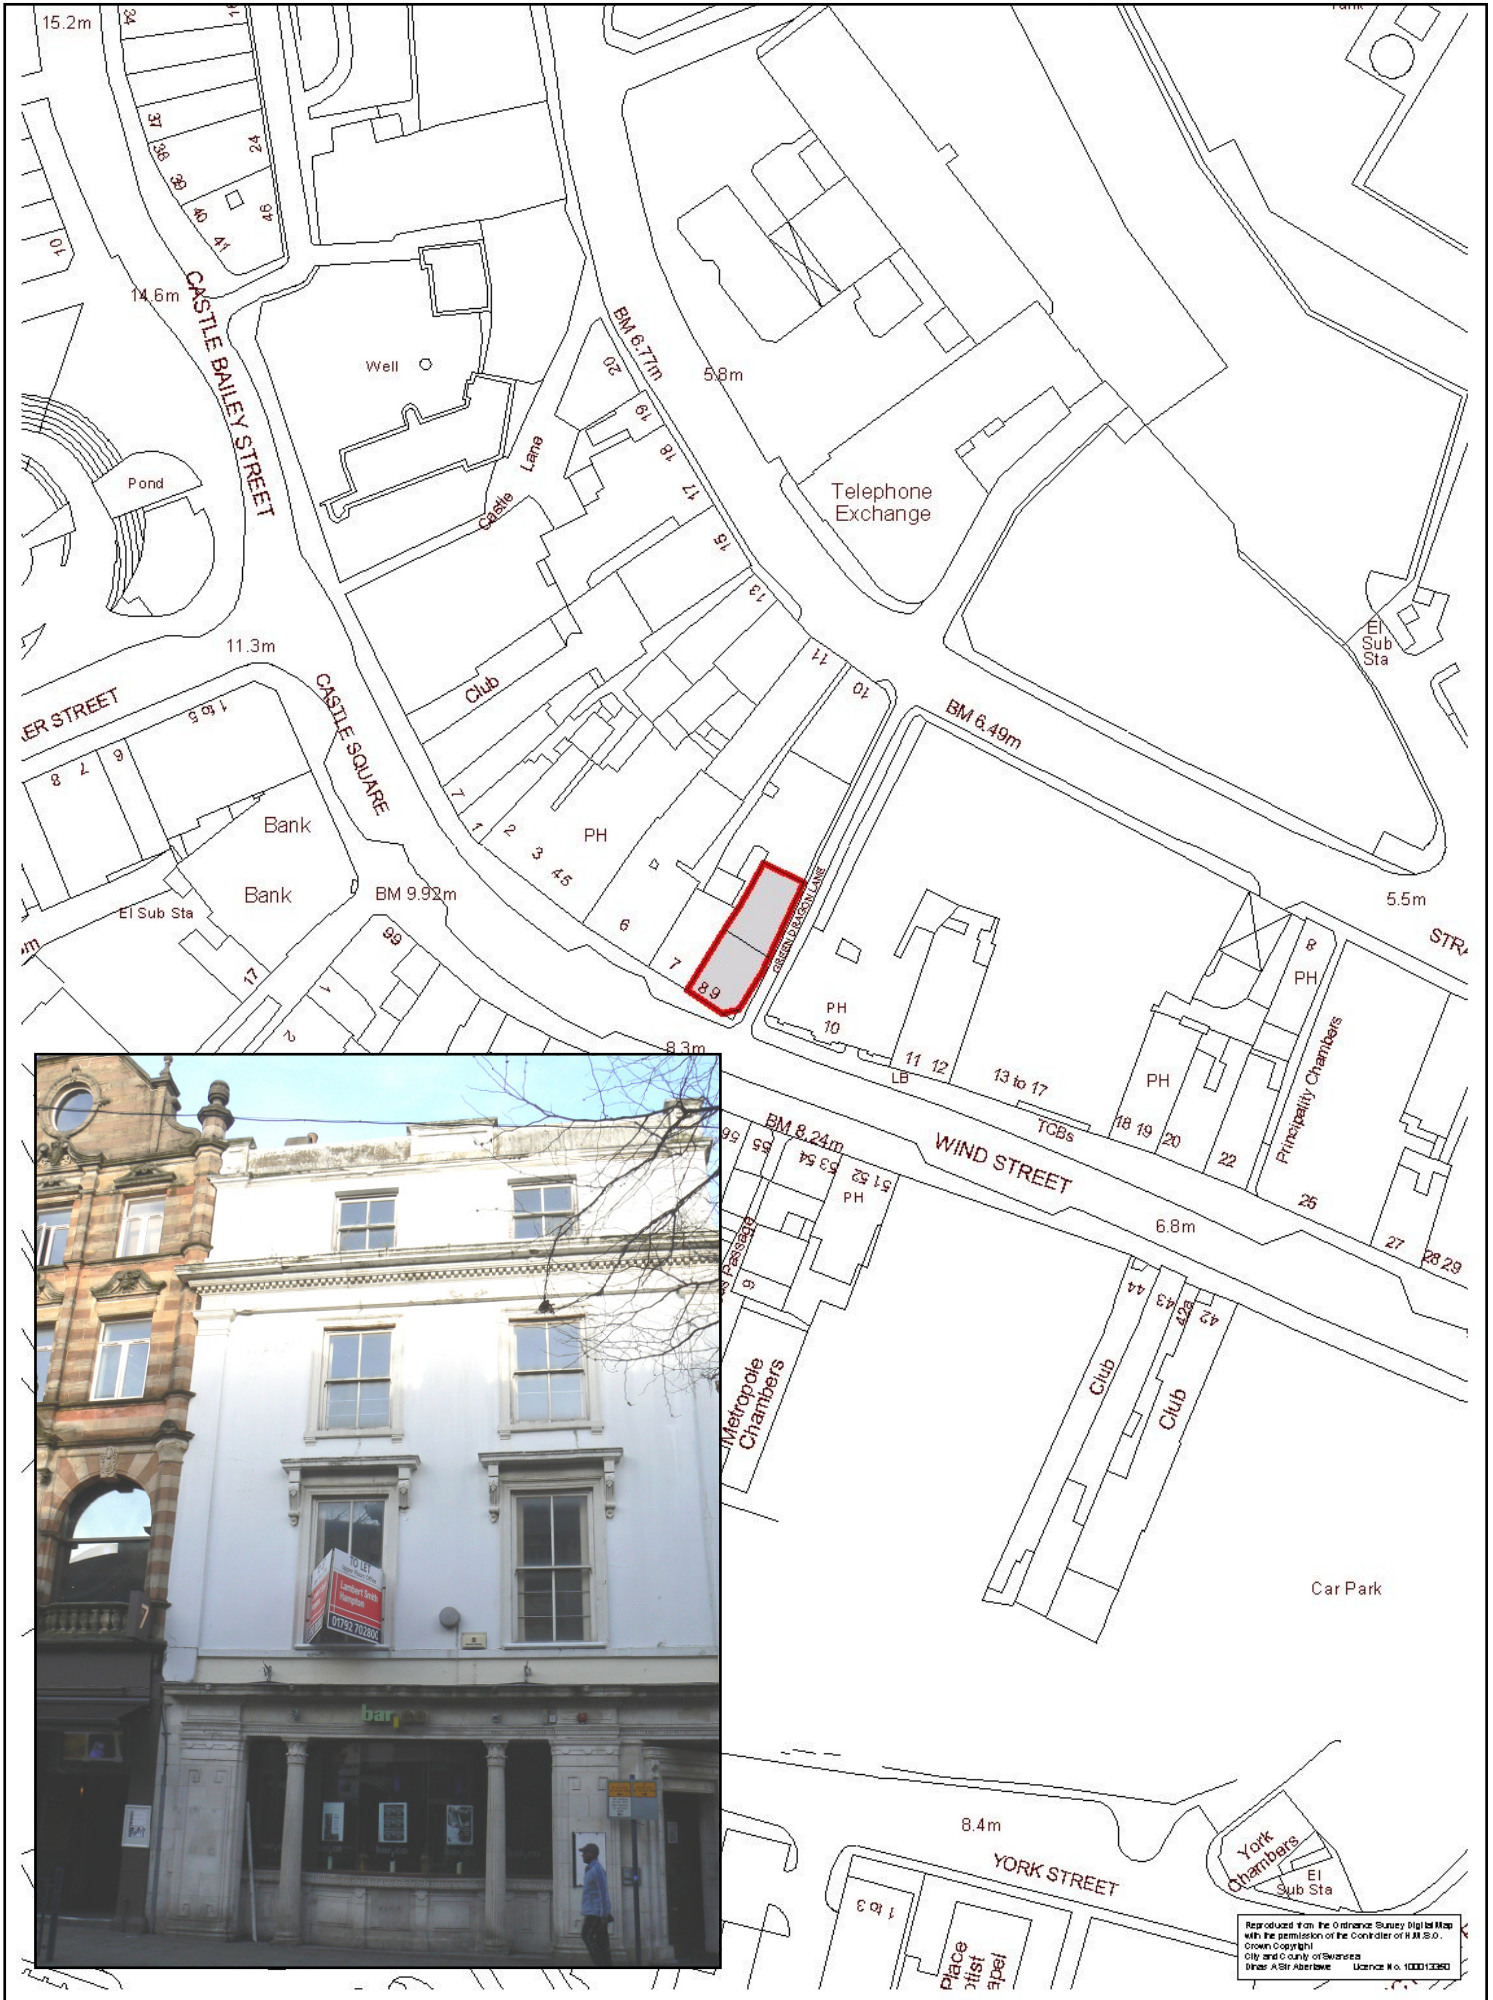

LB:160 – 8 WIND STREET
CADW REF. NO. 11658