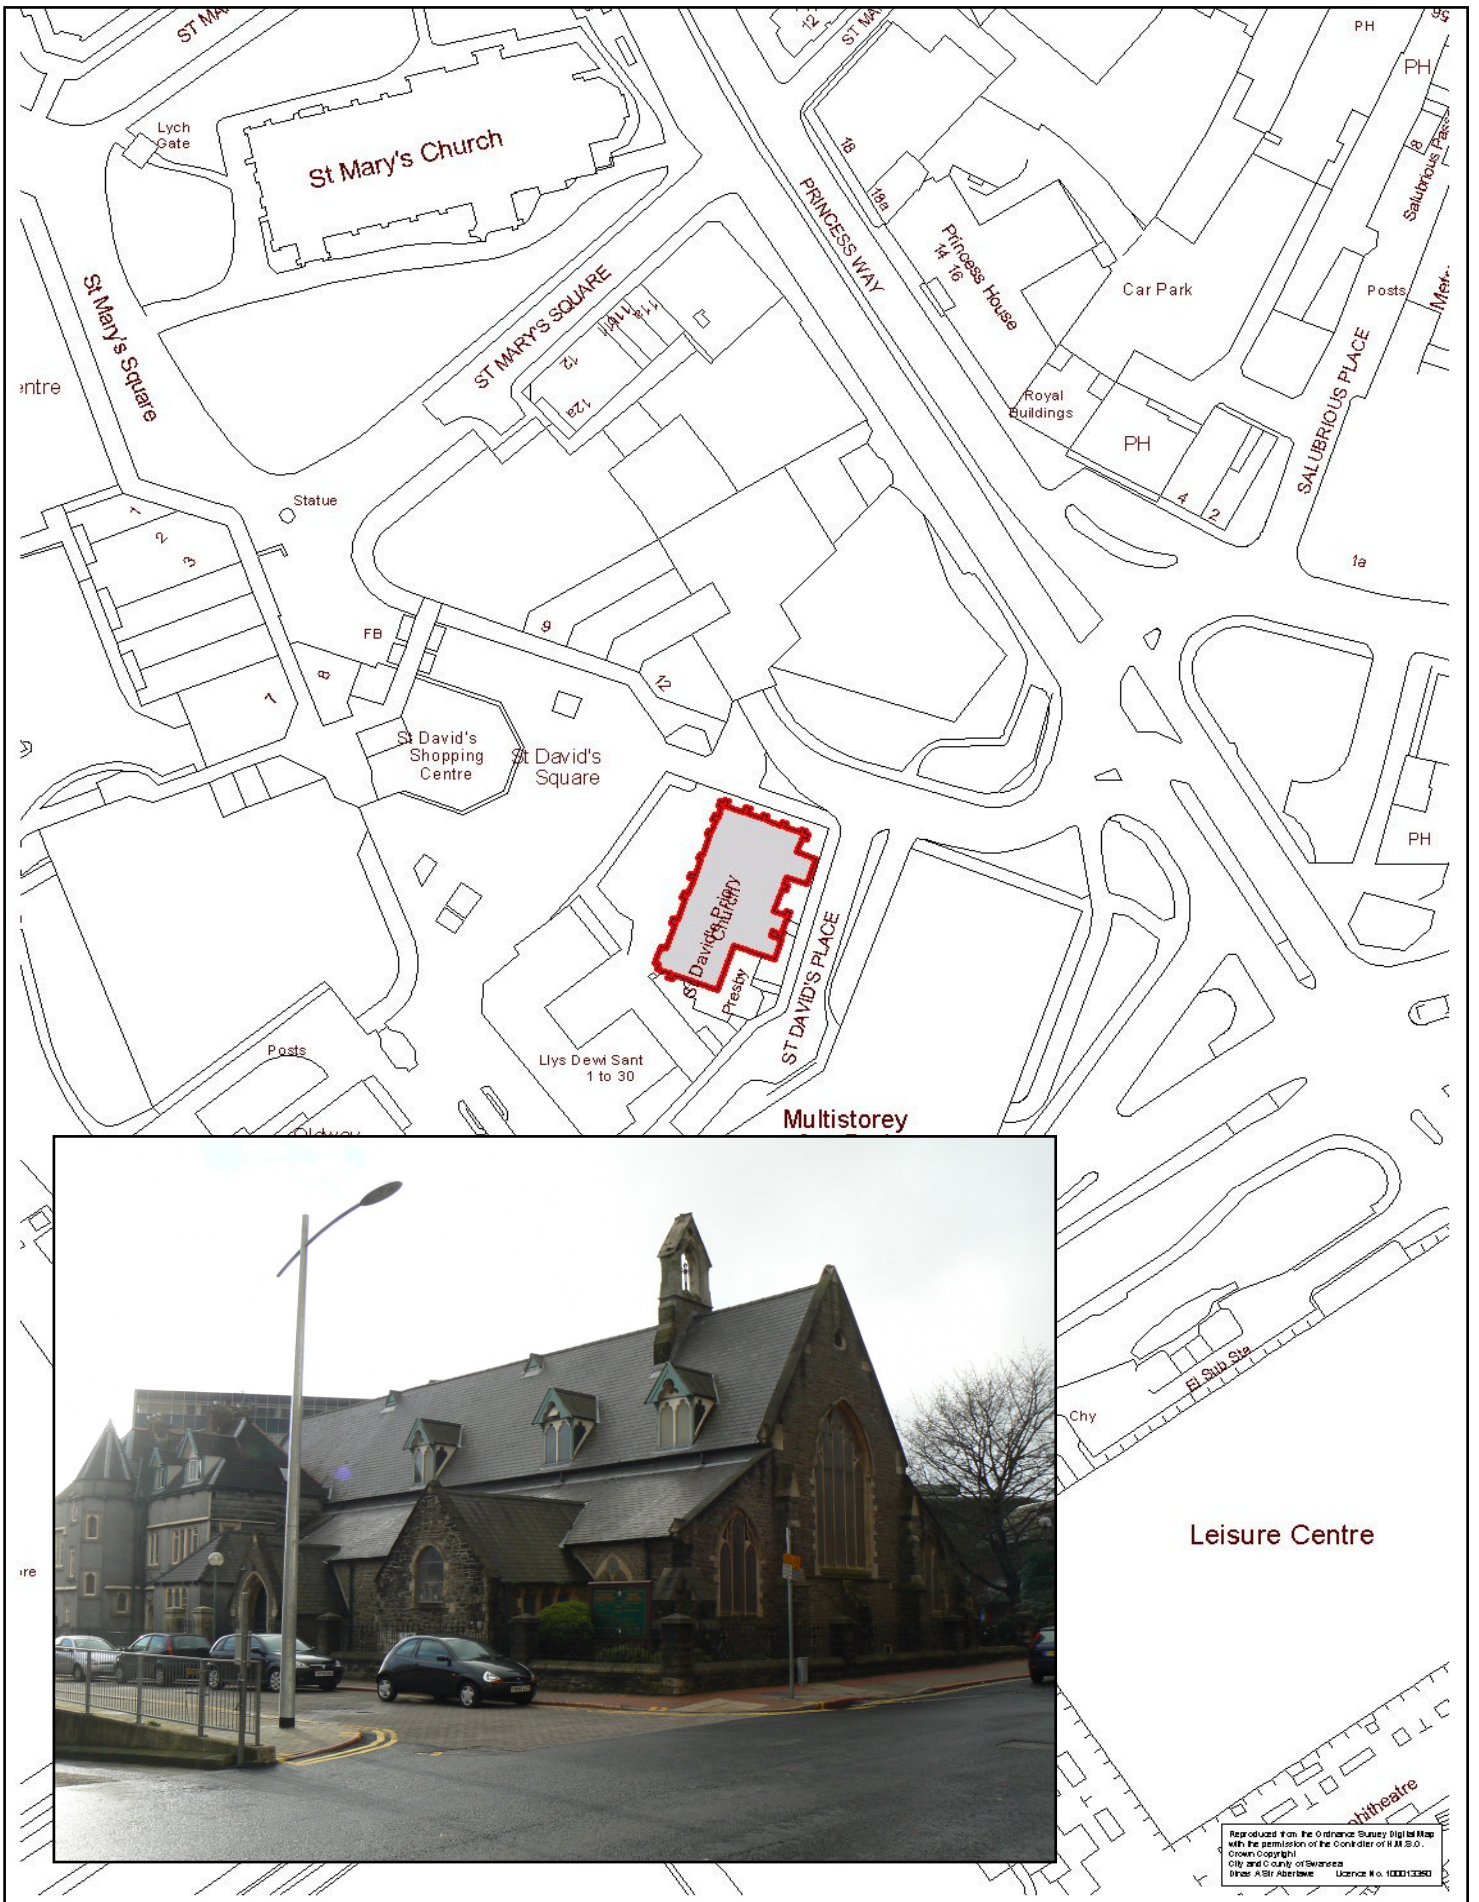

LB:130 – ST DAVID’S PRIORY ROMAN CATHOLIC CHURCH
CADW REF. NO. 11615