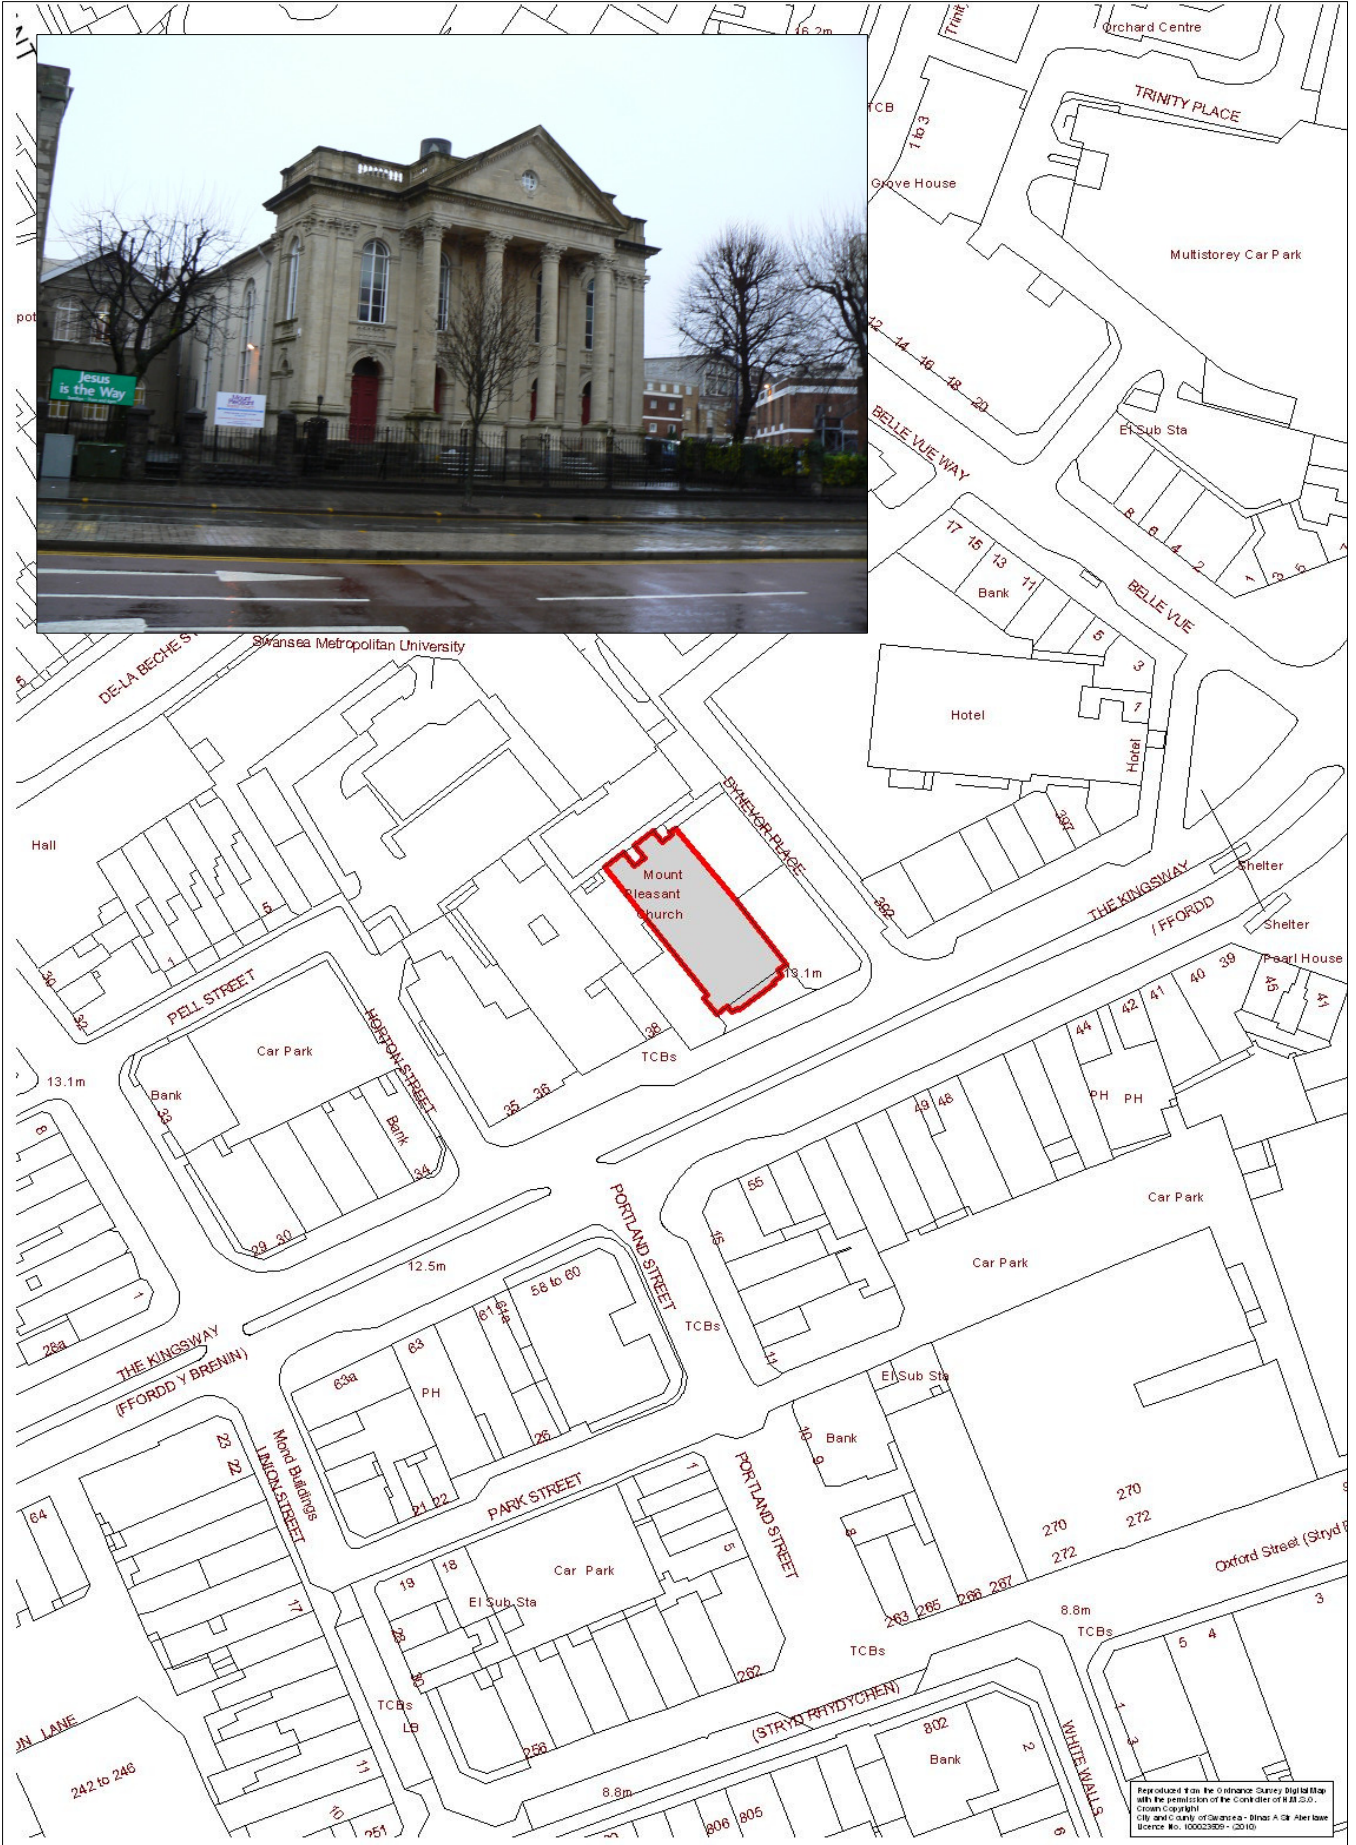

LB:115 – MOUNT PLEASANT BAPTIST CHURCH
CADW REF. 11590