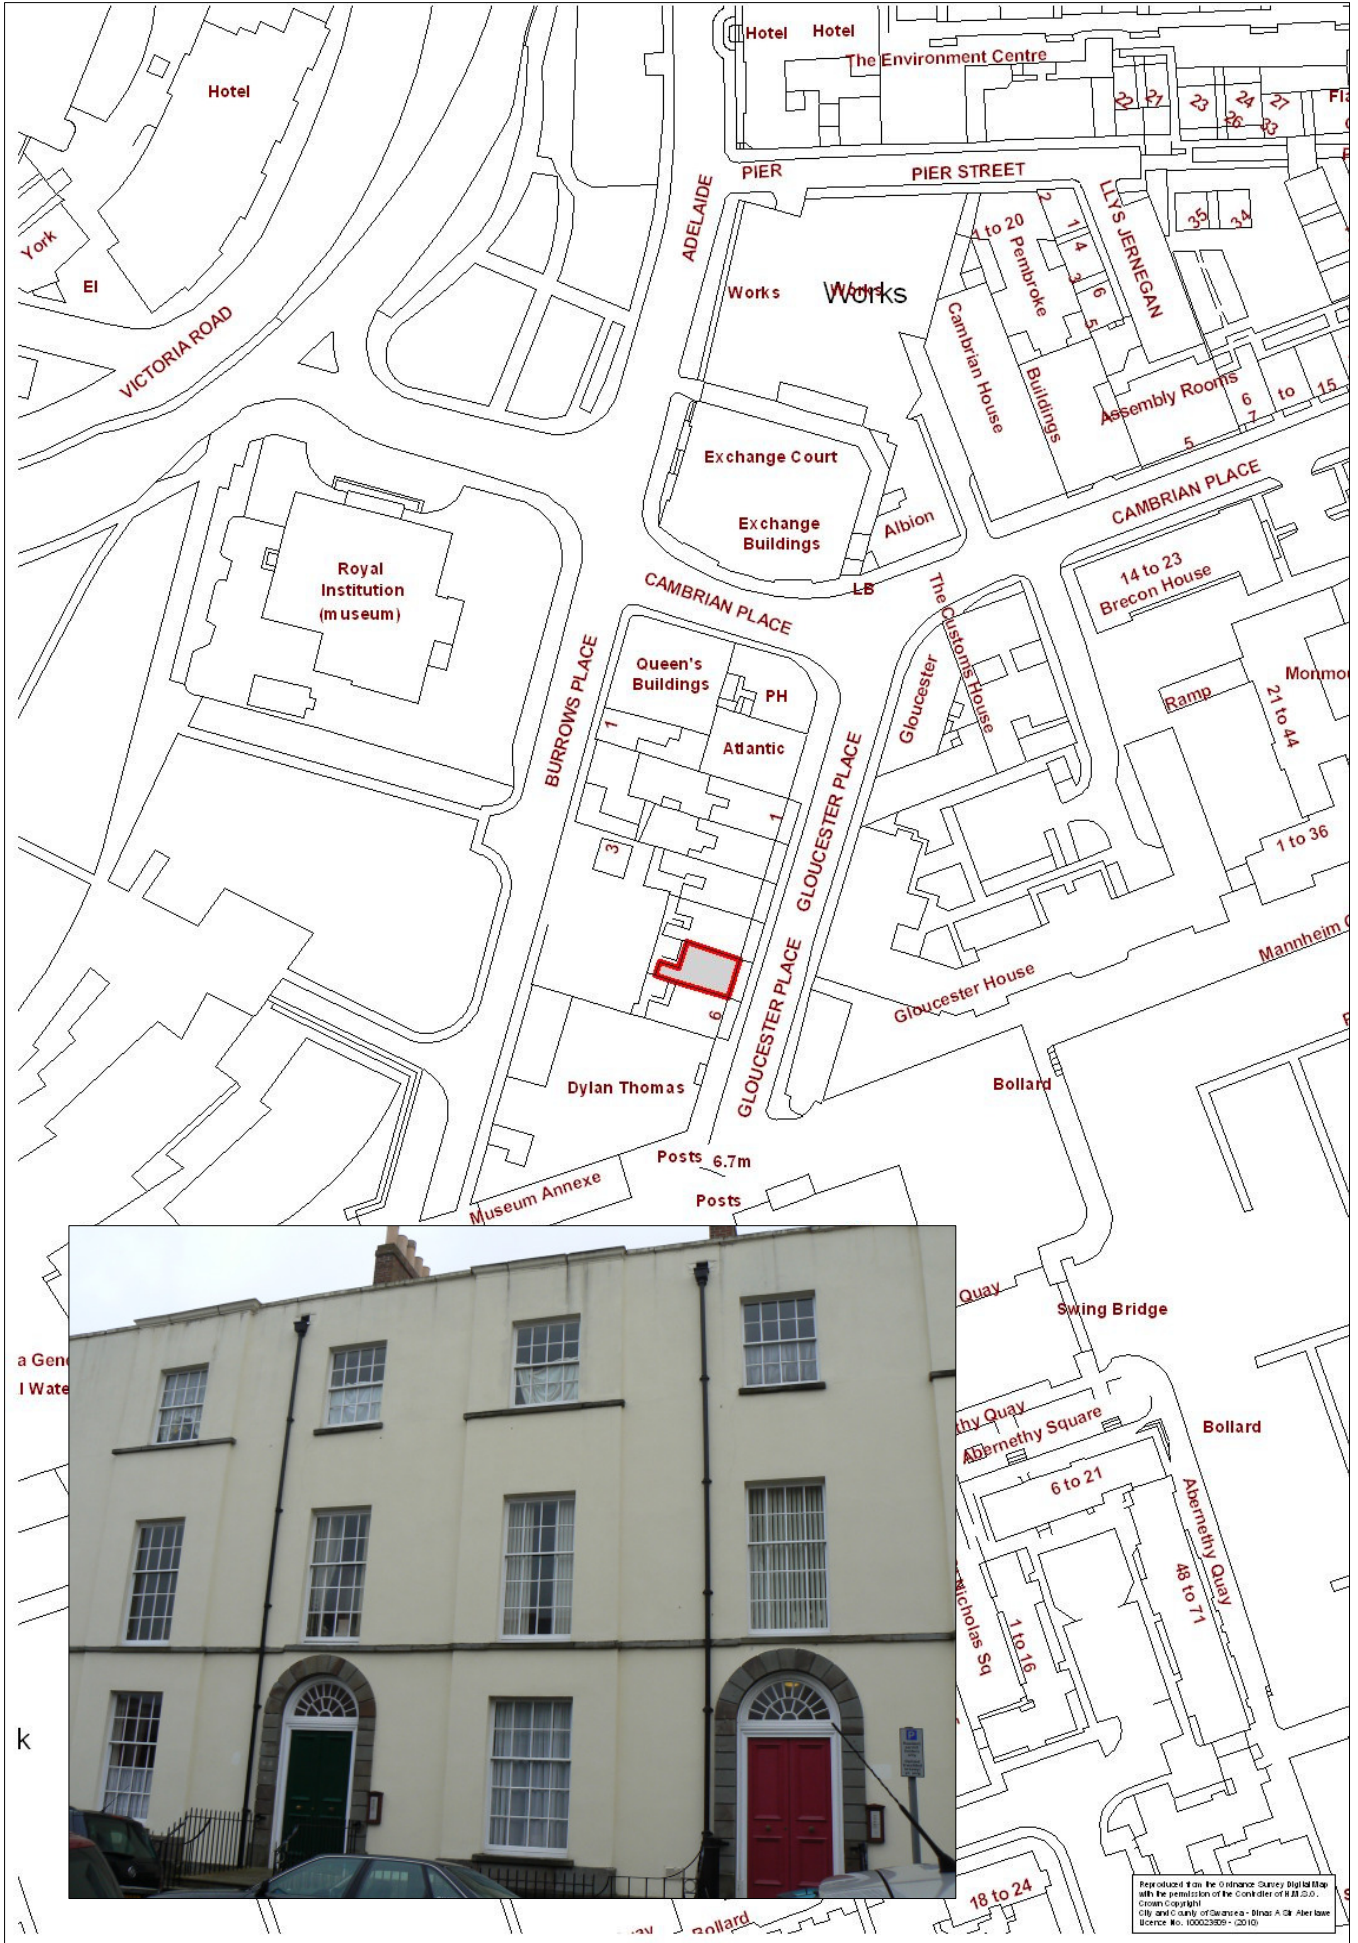

**LB:106 – 5 GLOUCESTER PLACE
CADW REF. 11580**