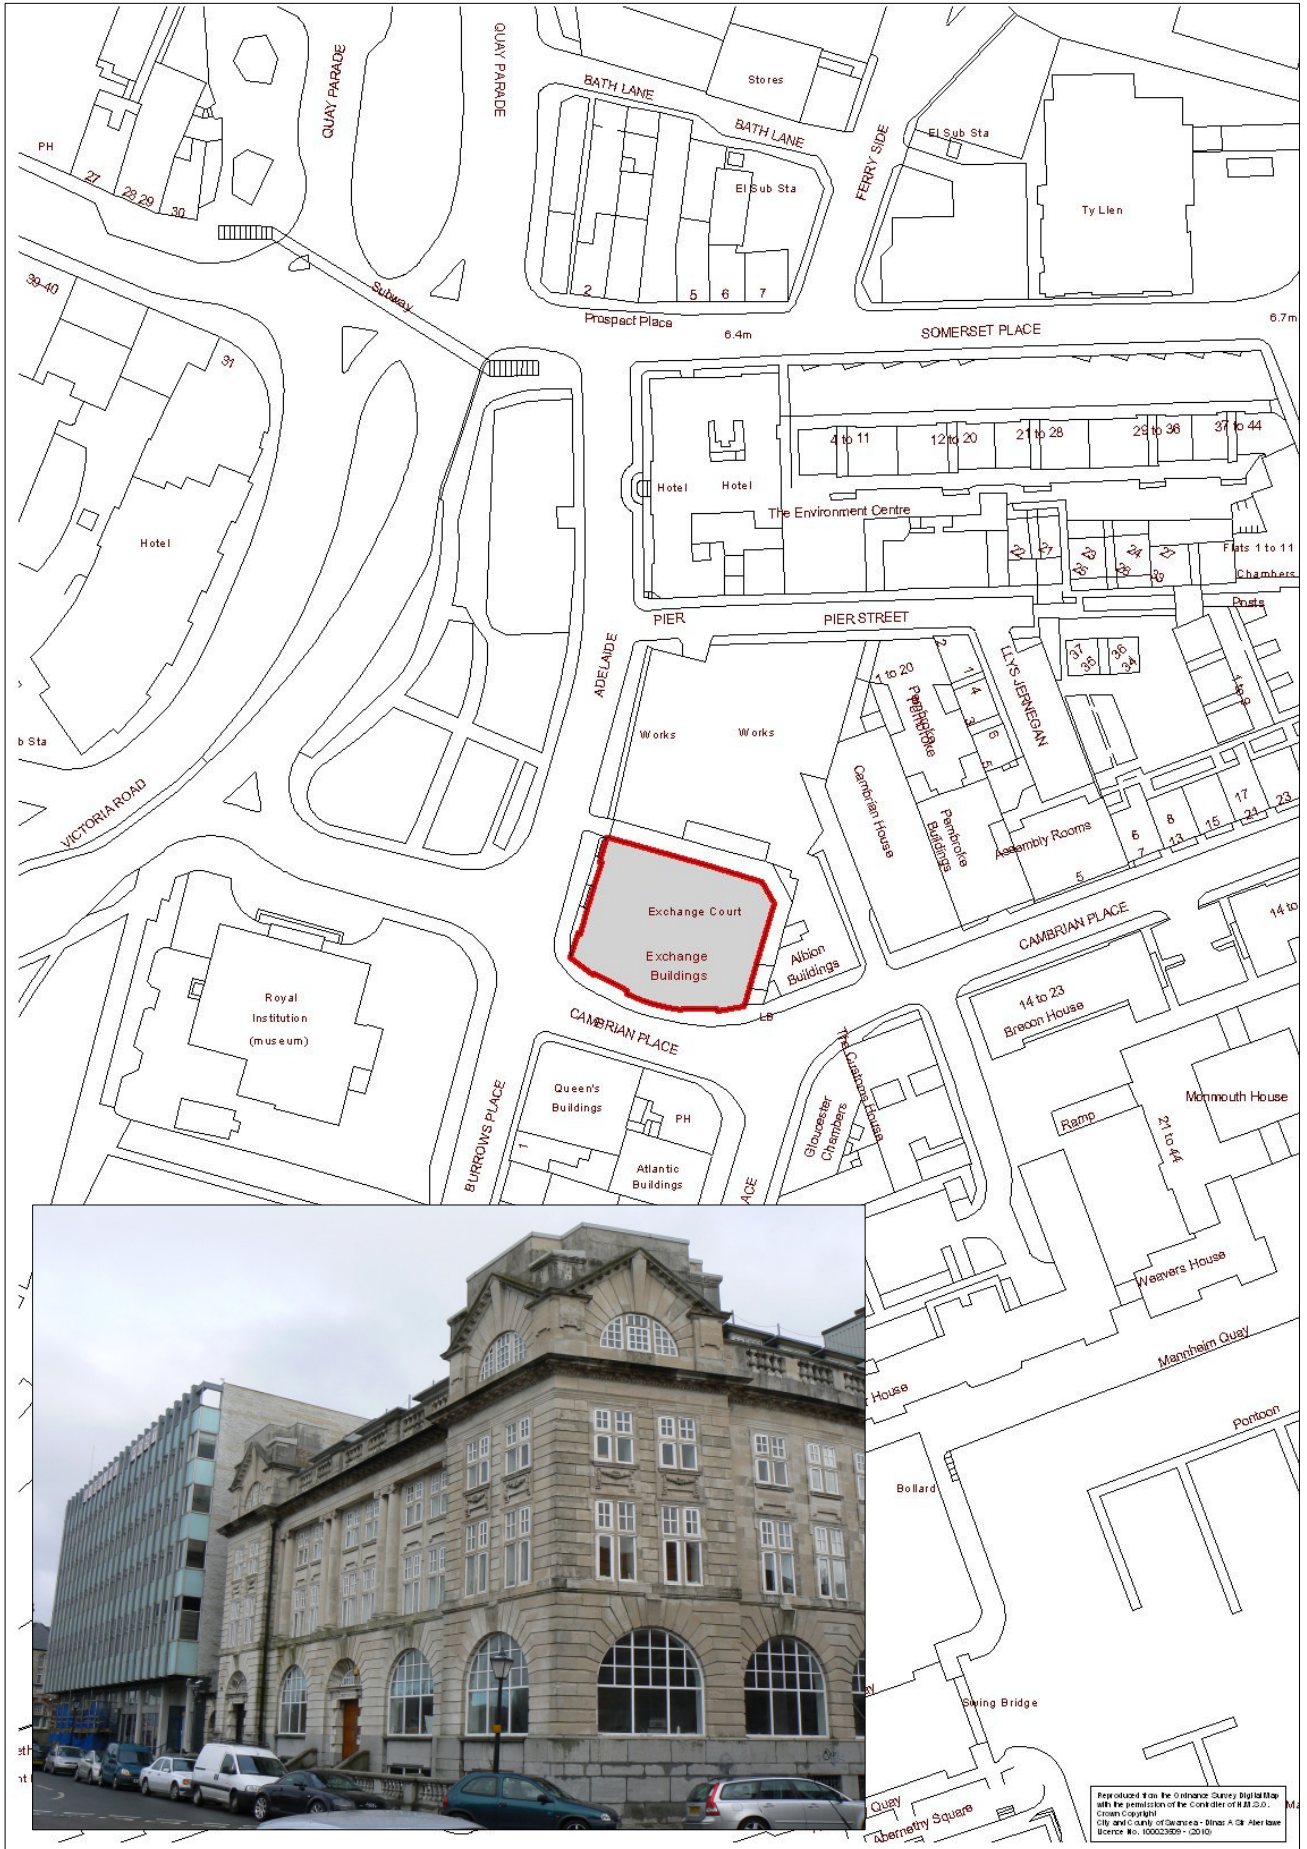

**LB:092 – RESTAURANT (EXCHANGE BUILDING), CAMBRIAN PLACE, MARITIME QUARTER
CADW REF. NO. 11556**