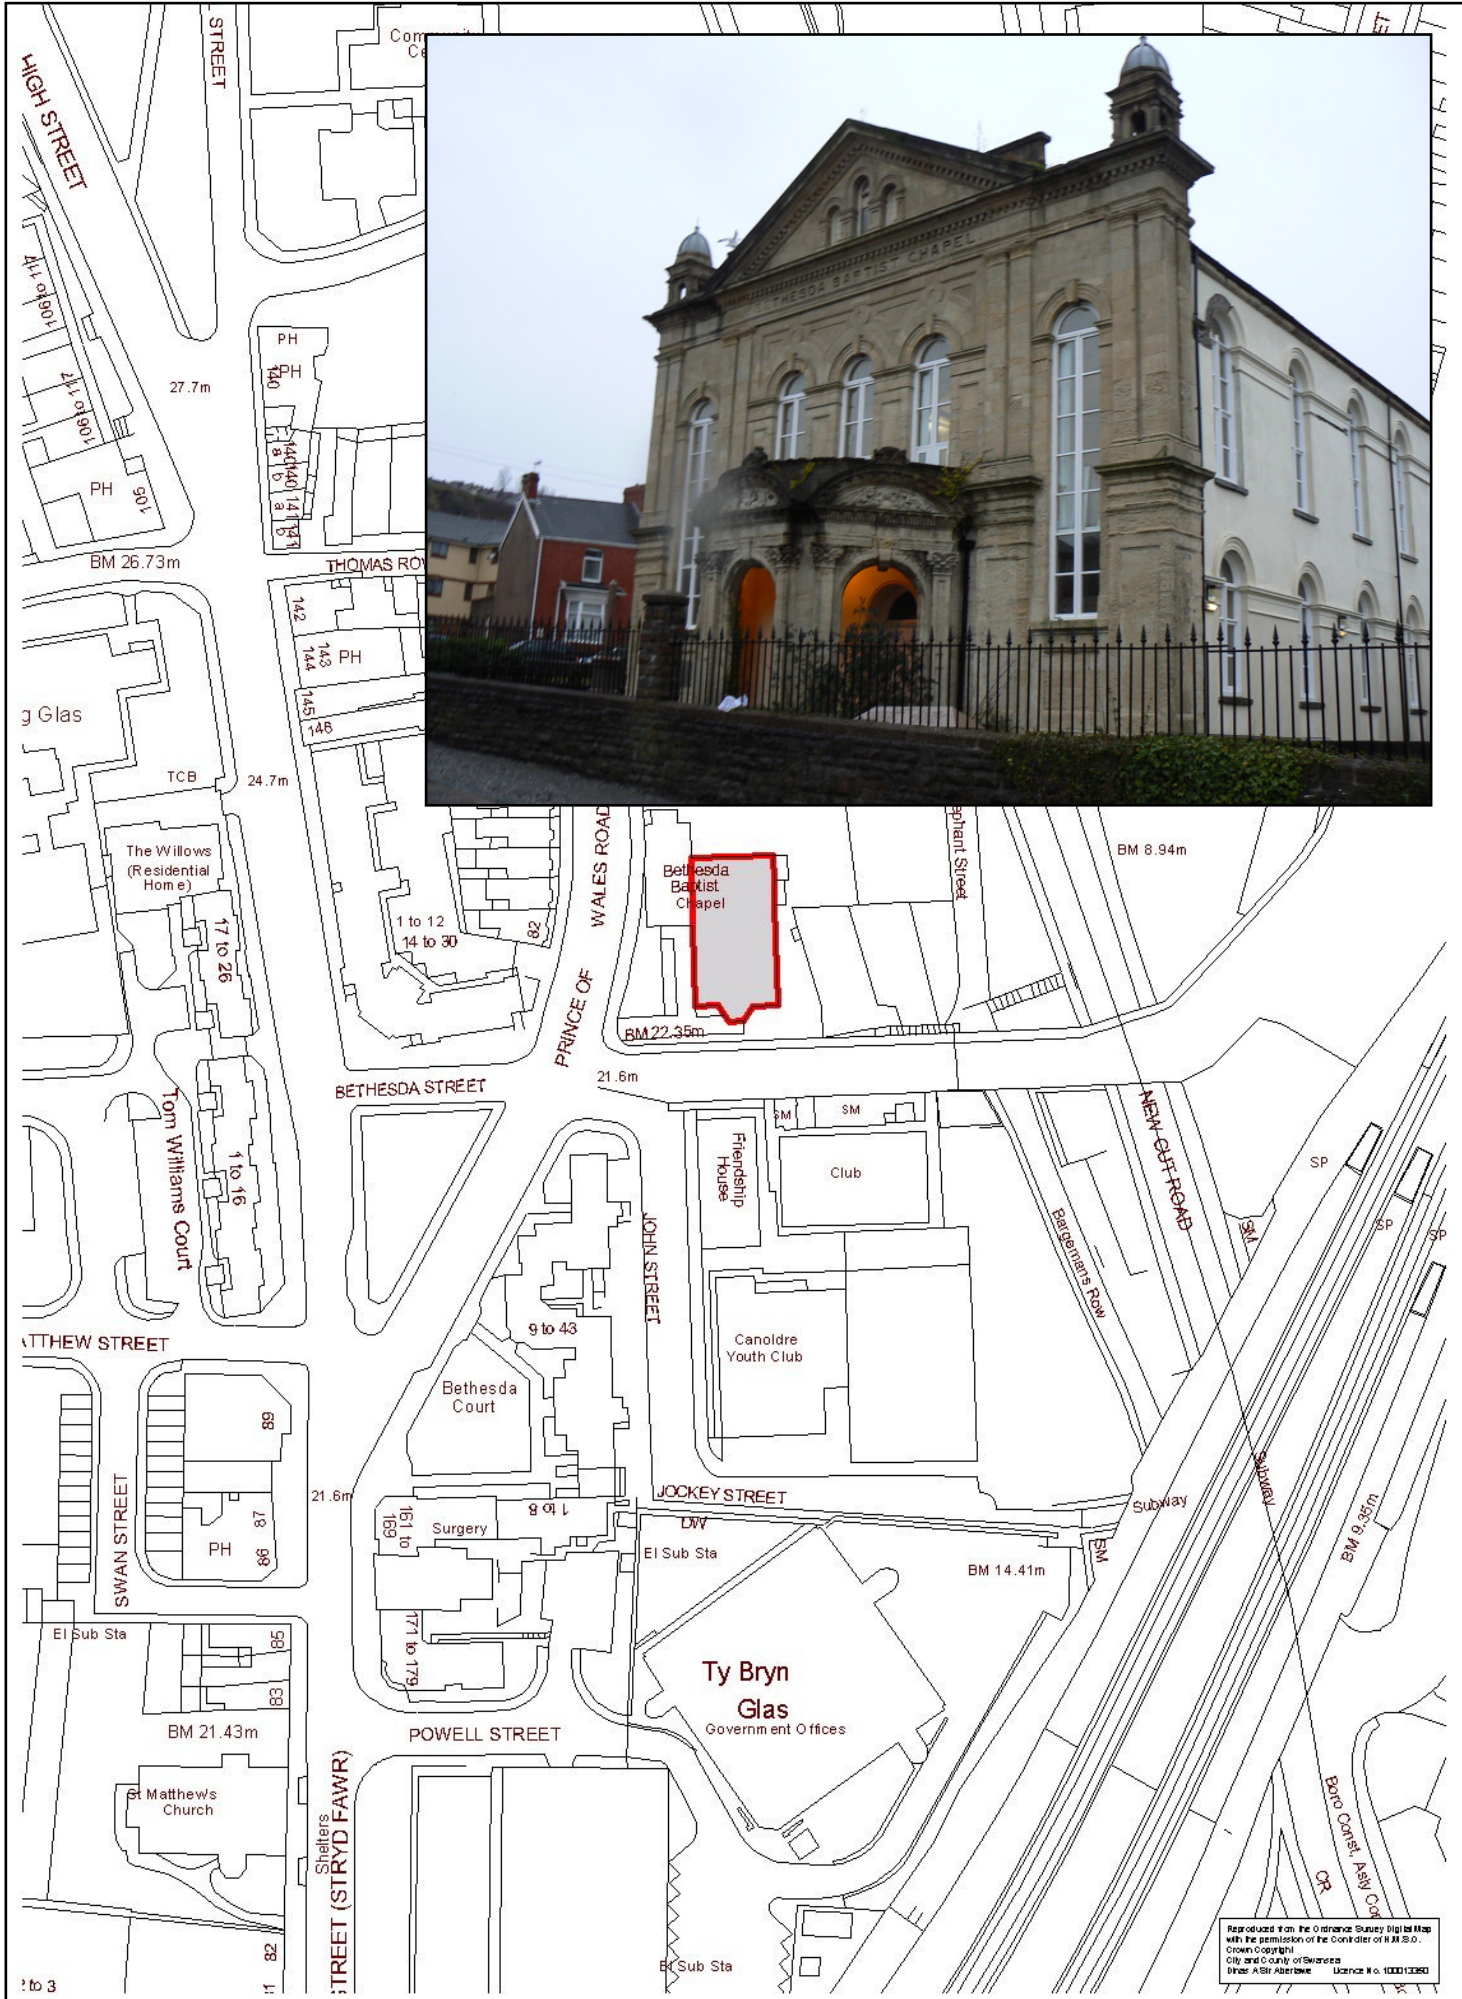

LB:090 – BETHESDA BAPTIST CHAPEL
CADW REF. NO. 11554