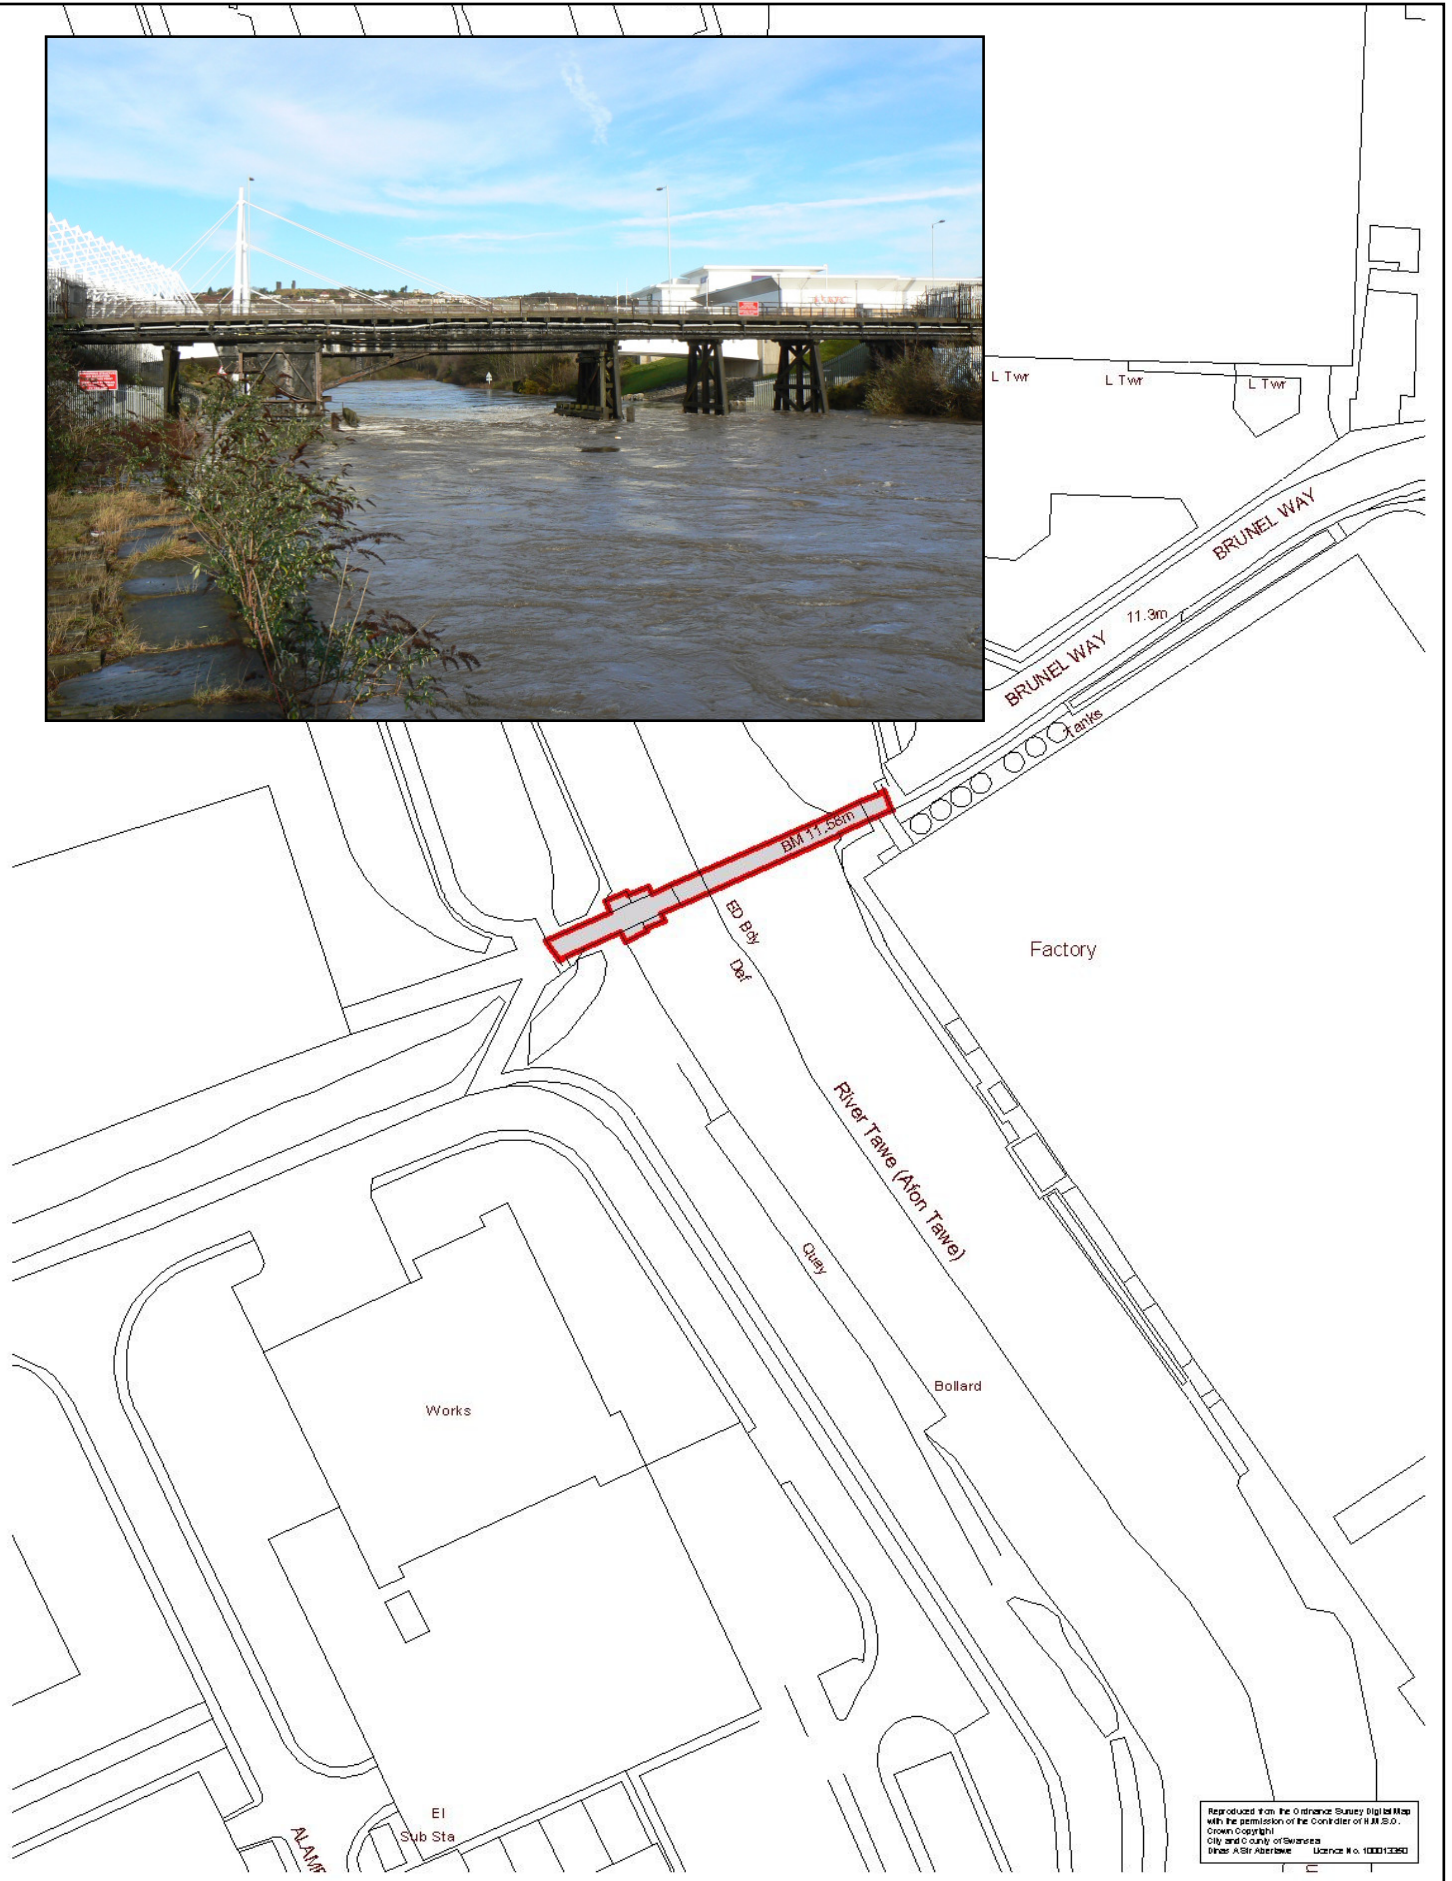

LB:062 – MORFA BRIDGE
CADW REF. NO. 11699