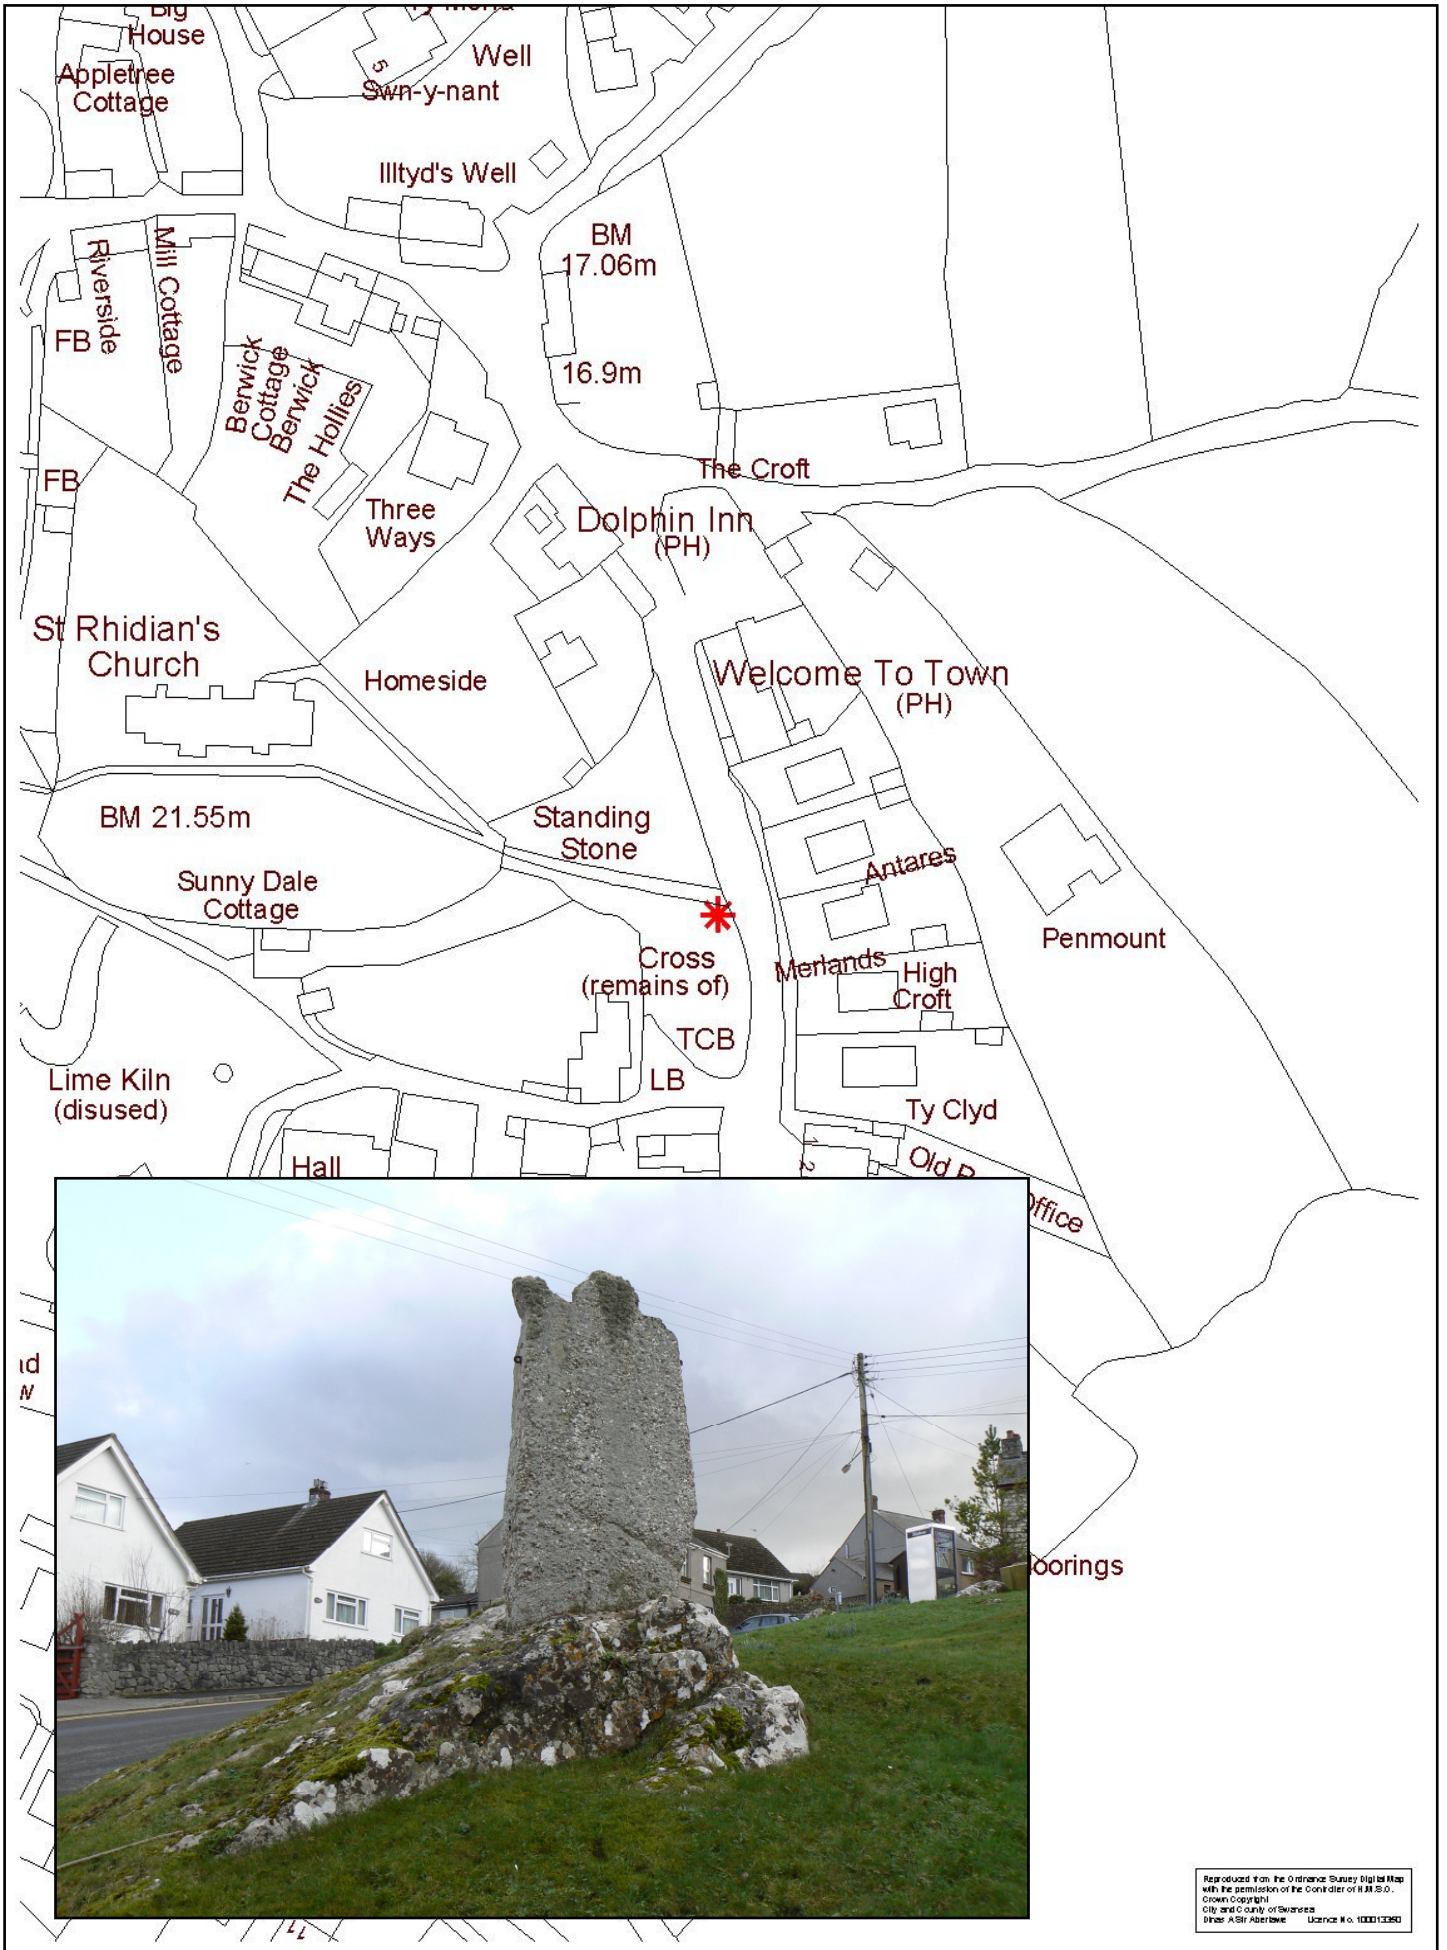

**LB:045 – PILLORY IN LLANRHIDIAN VILLAGE FORMED BY REPUTED ANCIENT CROSS
CADW REF. NO. 15857**