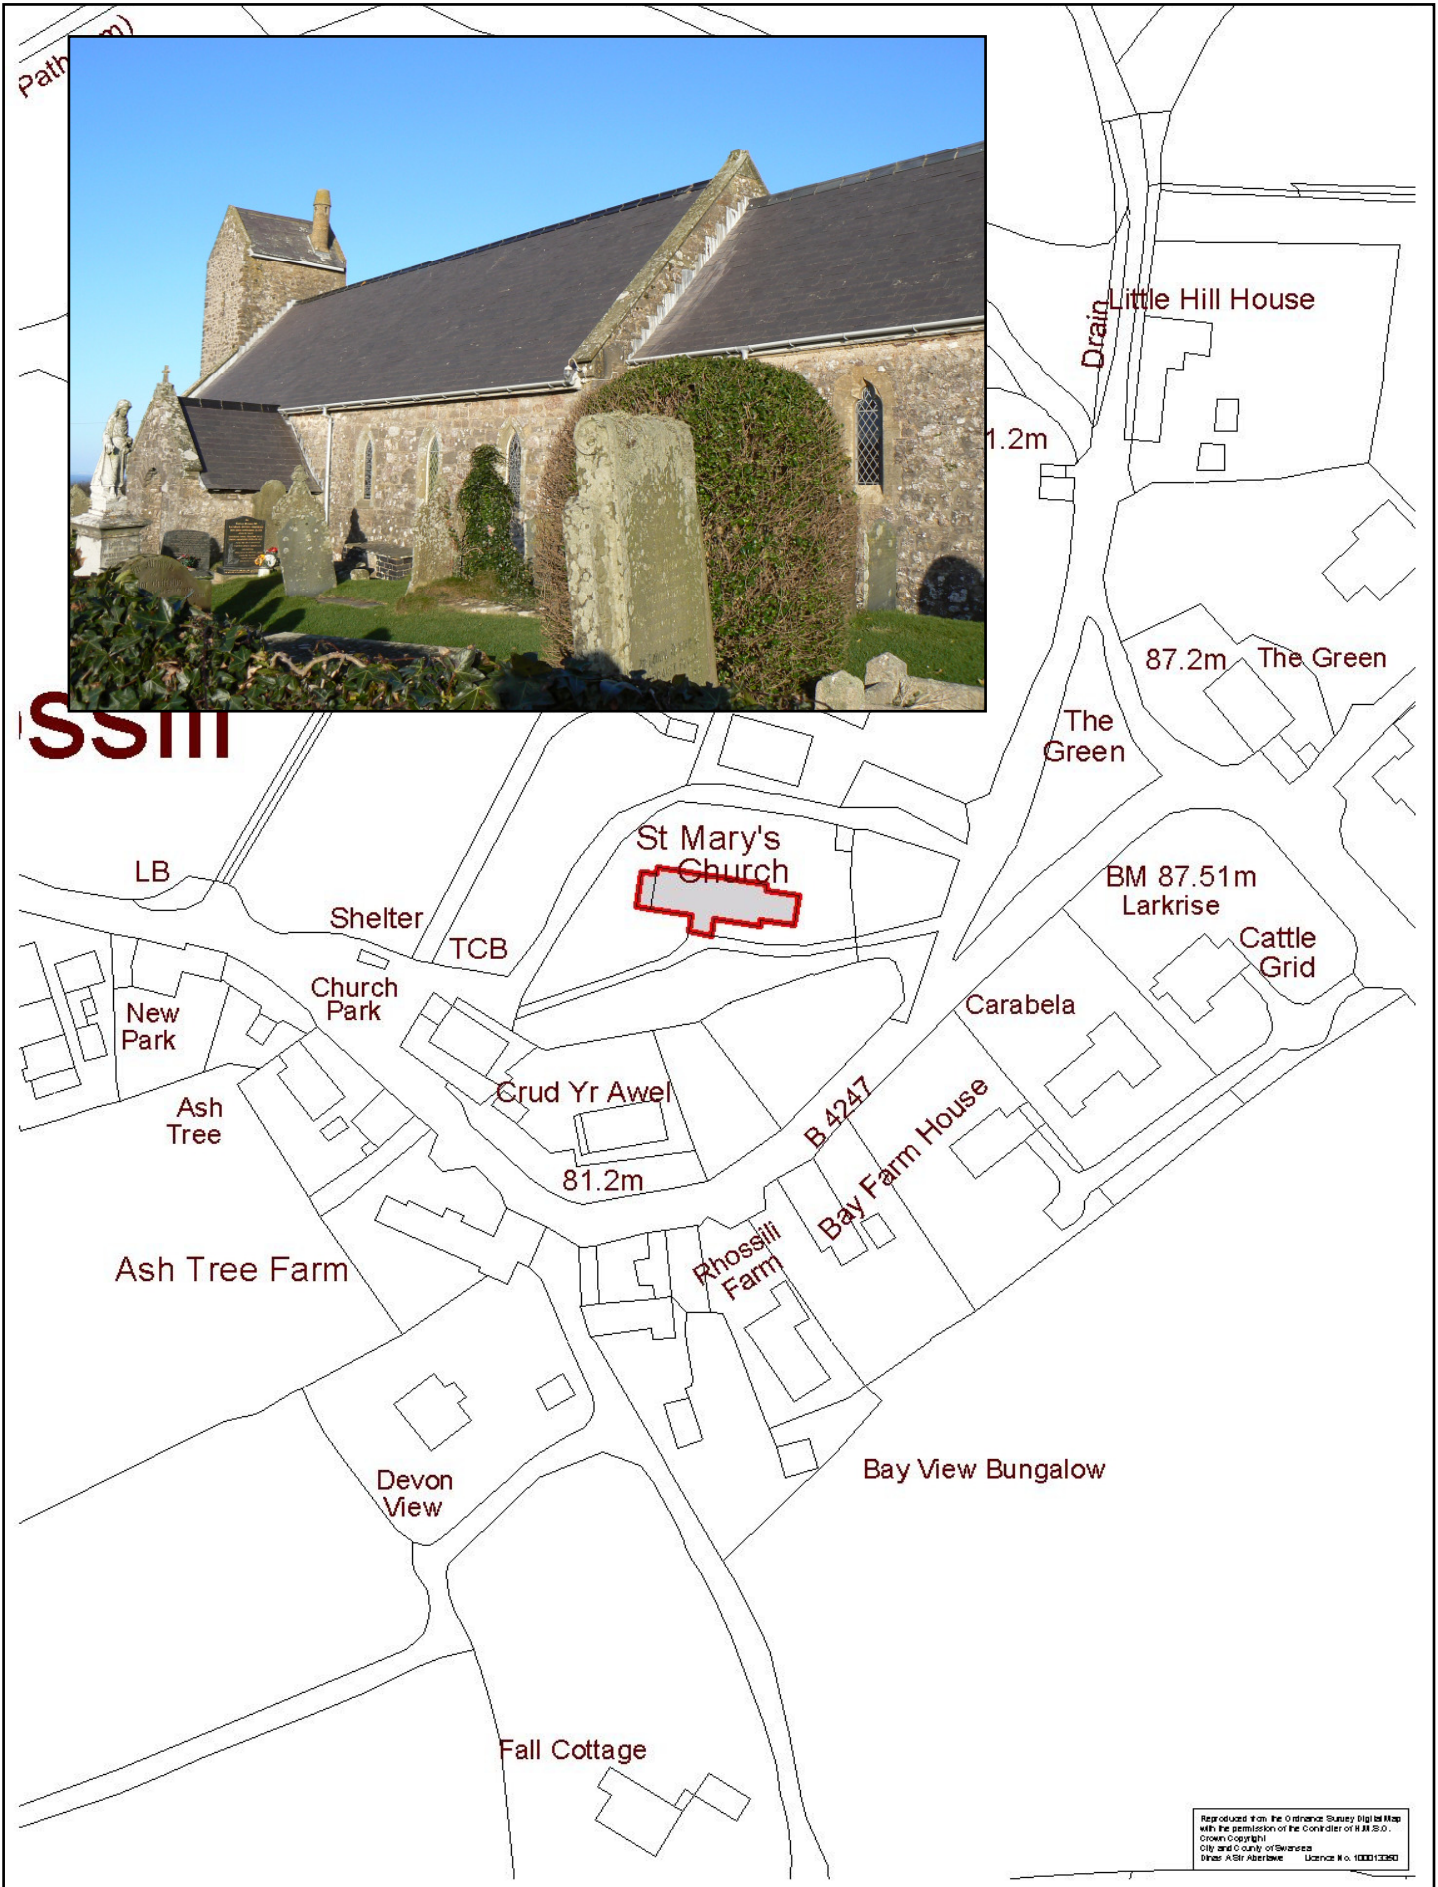

LB:044 – CHURCH OF ST. MARY
CADW REF. NO. 11547

SSIII