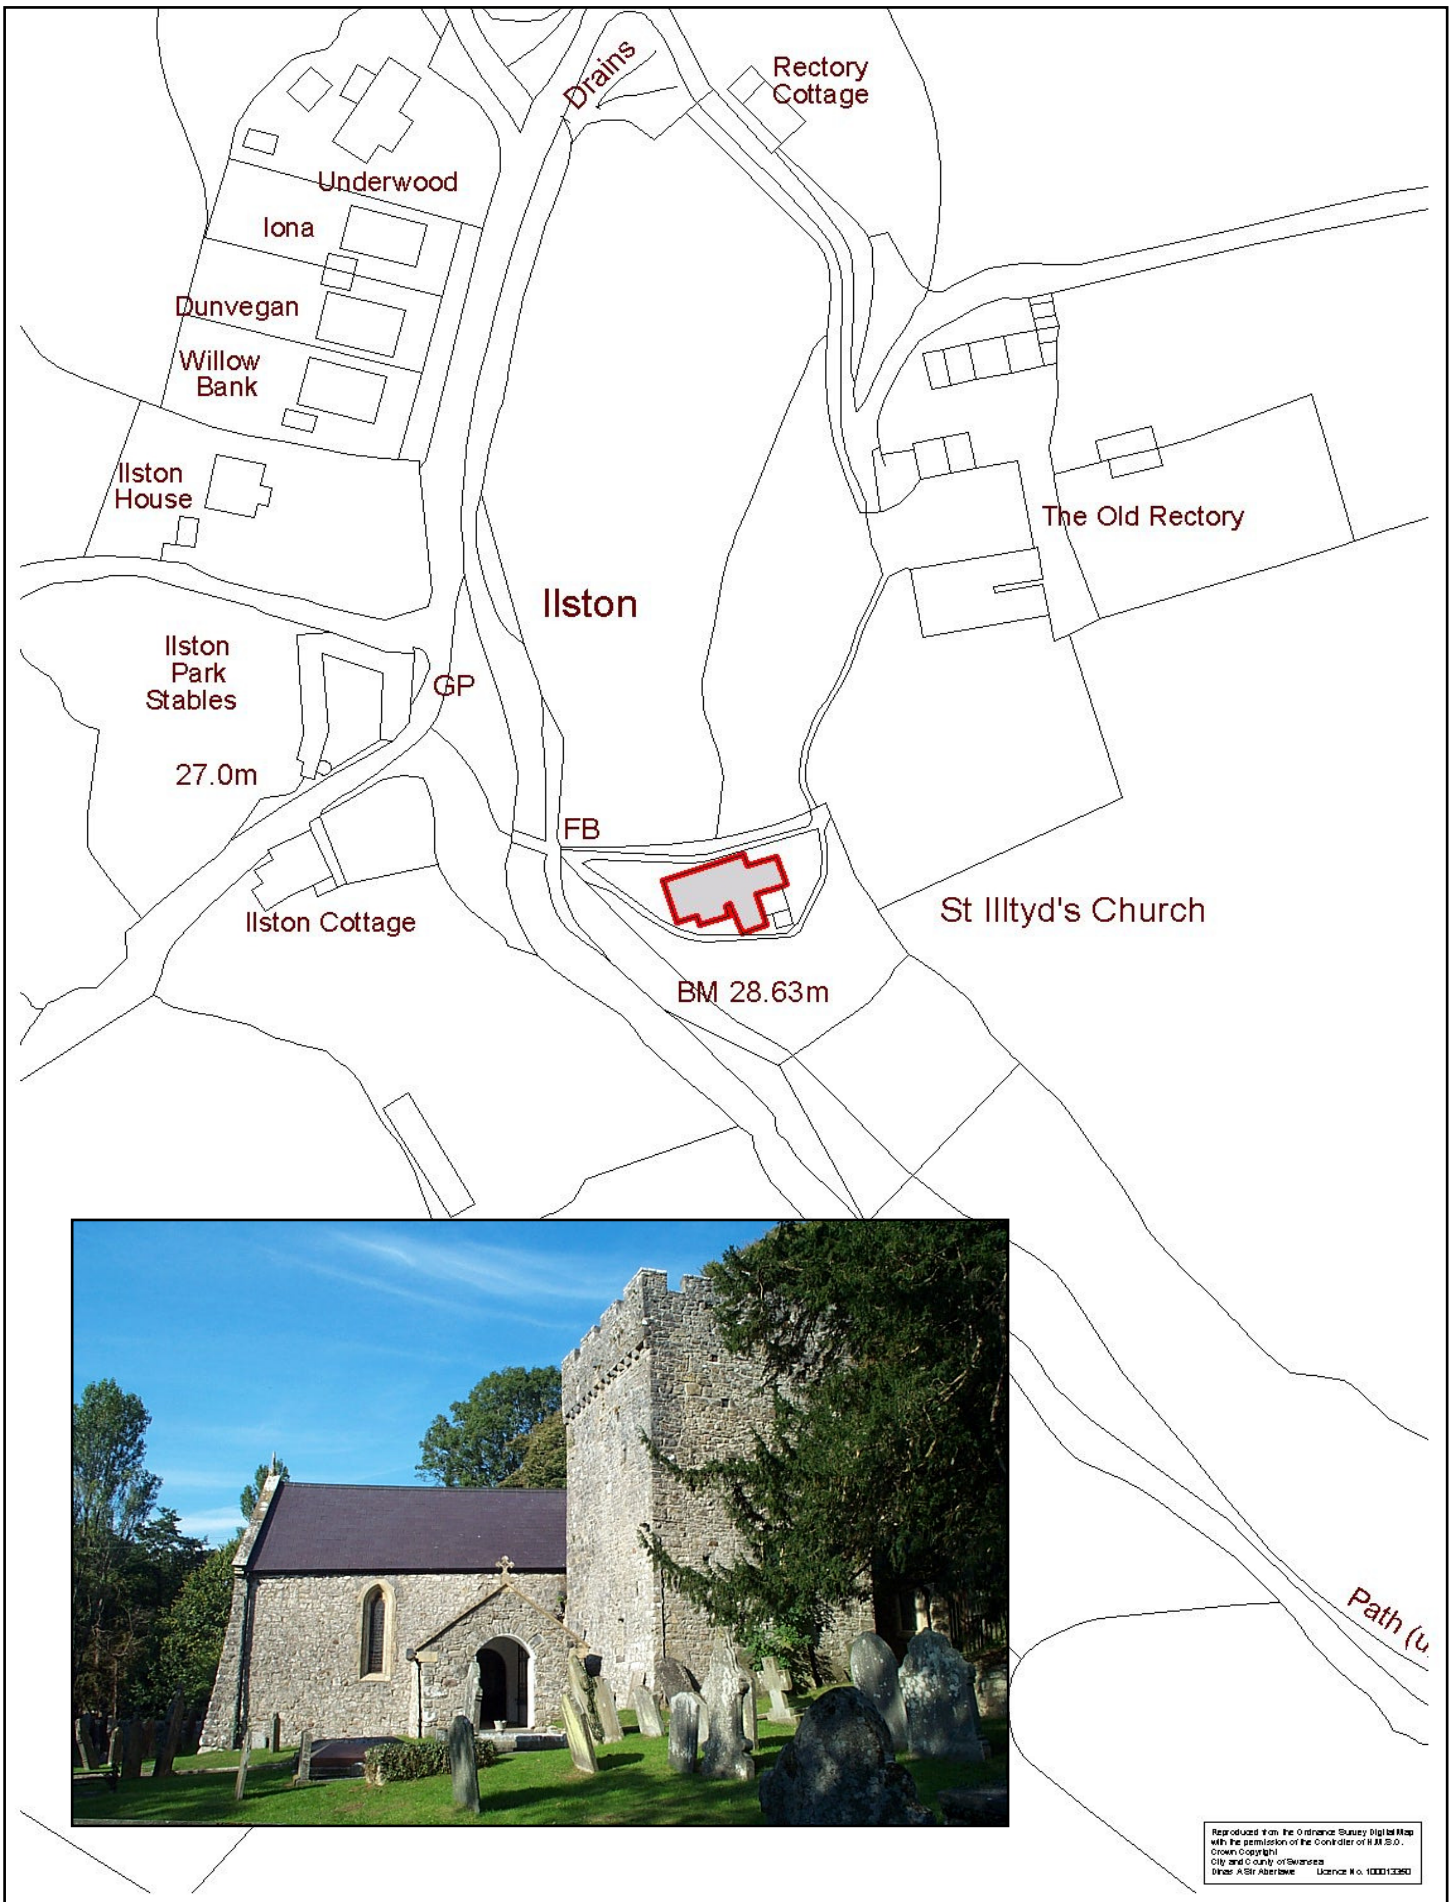

LB:028 – CHURCH OF ST. ILLTYD
CADW REF. NO. 1524