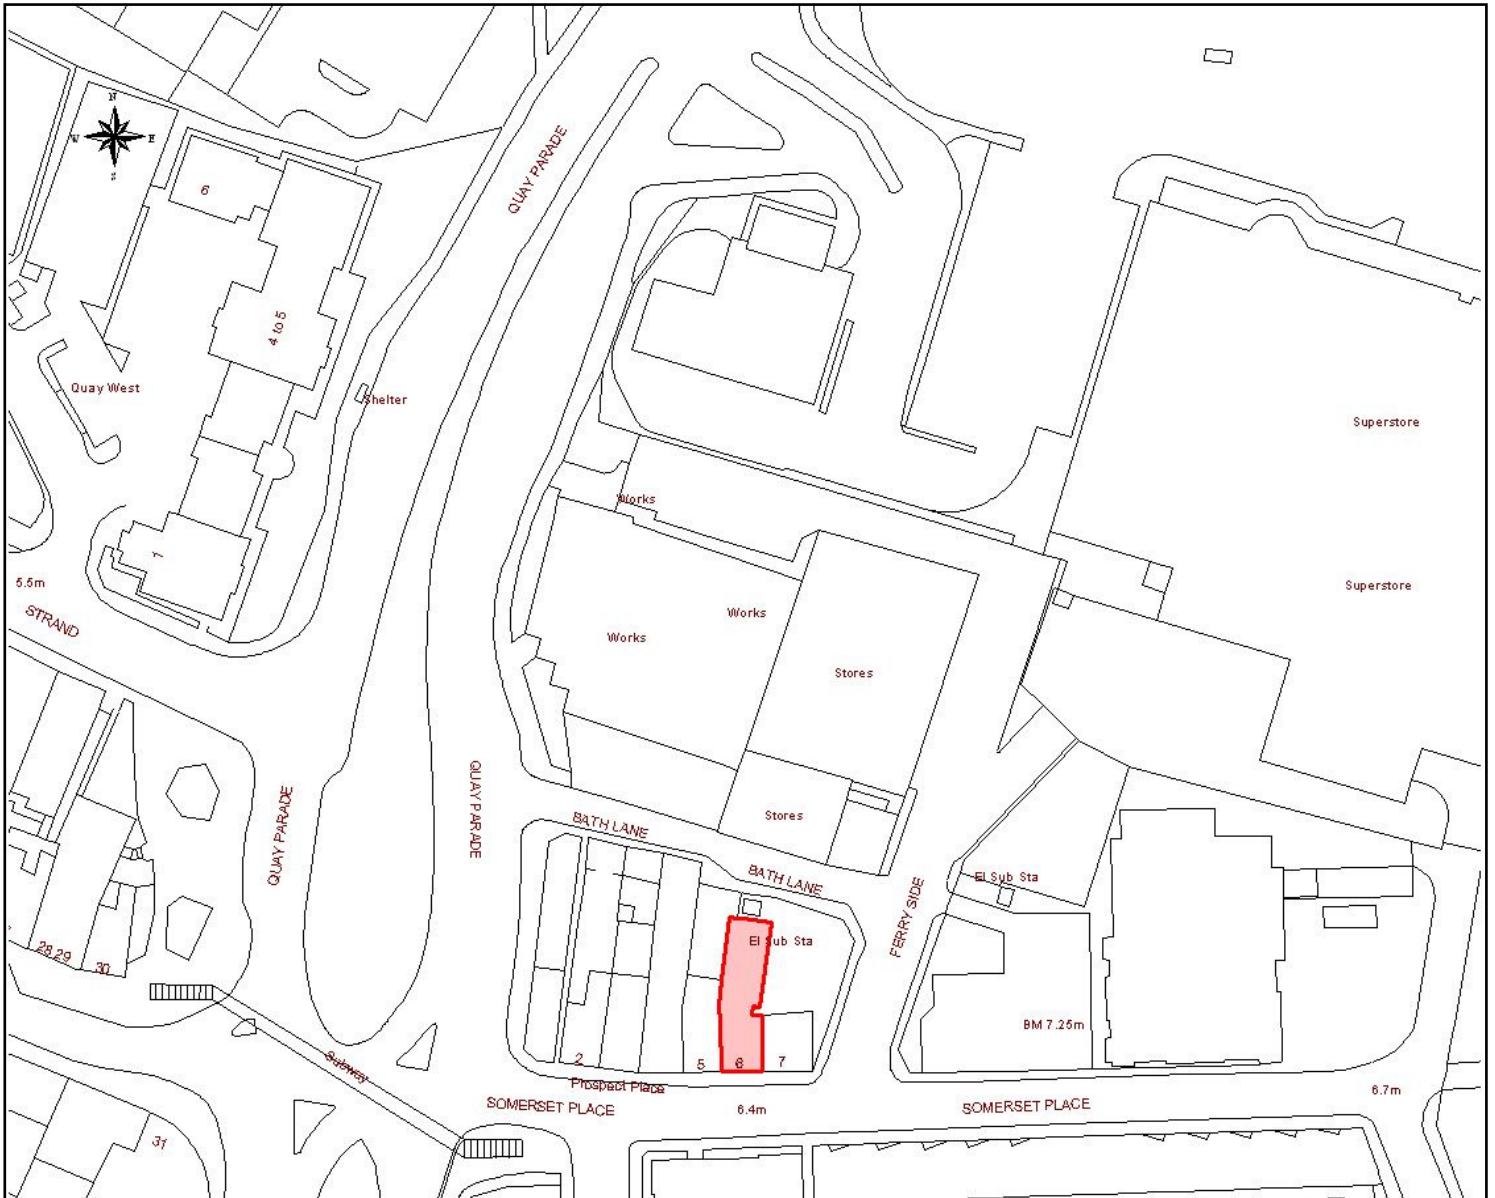

LB:018 – 6 SOMERSET PLACE (OR PROSPECT PLACE)
CADW REF. NO. 11641

Reproduced from the Ordnance Survey Digital Map
with the permission of the Controller of H.M.S.O.
Crown Copyright
City and County of Swansea
Dinas A Sir Abertawe Licence No. 100023509