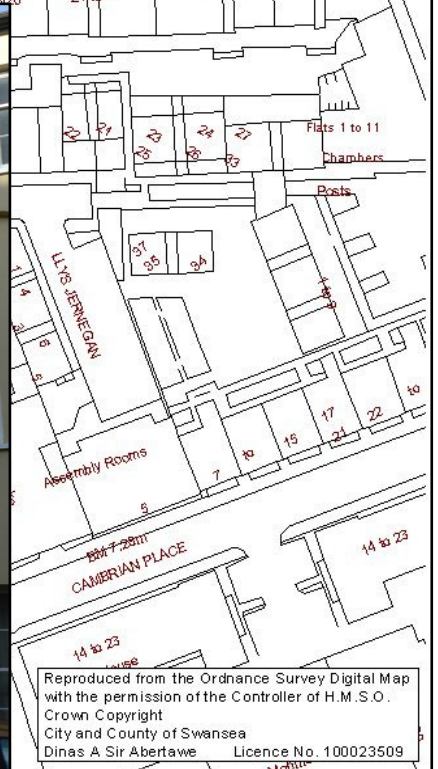

**LB:017 – 5 SOMERSET PLACE (OR PROSPECT PLACE)
CADW REF. NO. 11640**

Reproduced from the Ordnance Survey Digital Map
with the permission of the Controller of H.M.S.O.
Crown Copyright
City and County of Swansea
Dinas A Sir Abertawe Licence No. 100023509