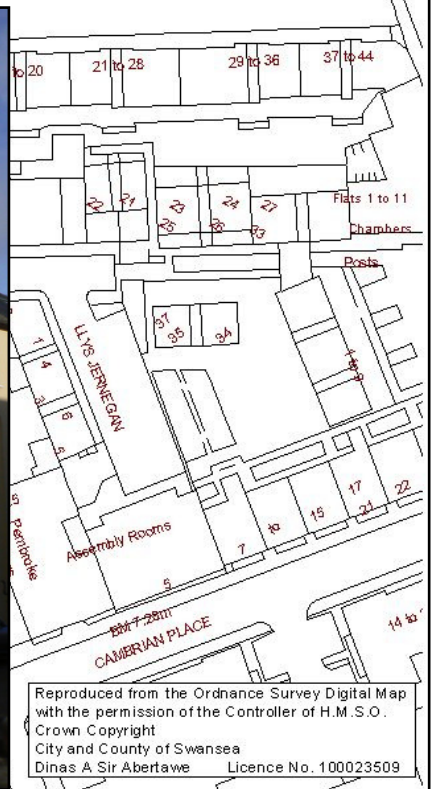

**LB:016 – 4 SOMERSET PLACE (OR PROSPECT PLACE)**  
**CADW REF. NO. 11639**

Reproduced from the Ordnance Survey Digital Map  
with the permission of the Controller of H.M.S.O.  
Crown Copyright  
City and County of Swansea  
Dinas A Sir Abertawe Licence No. 100023509