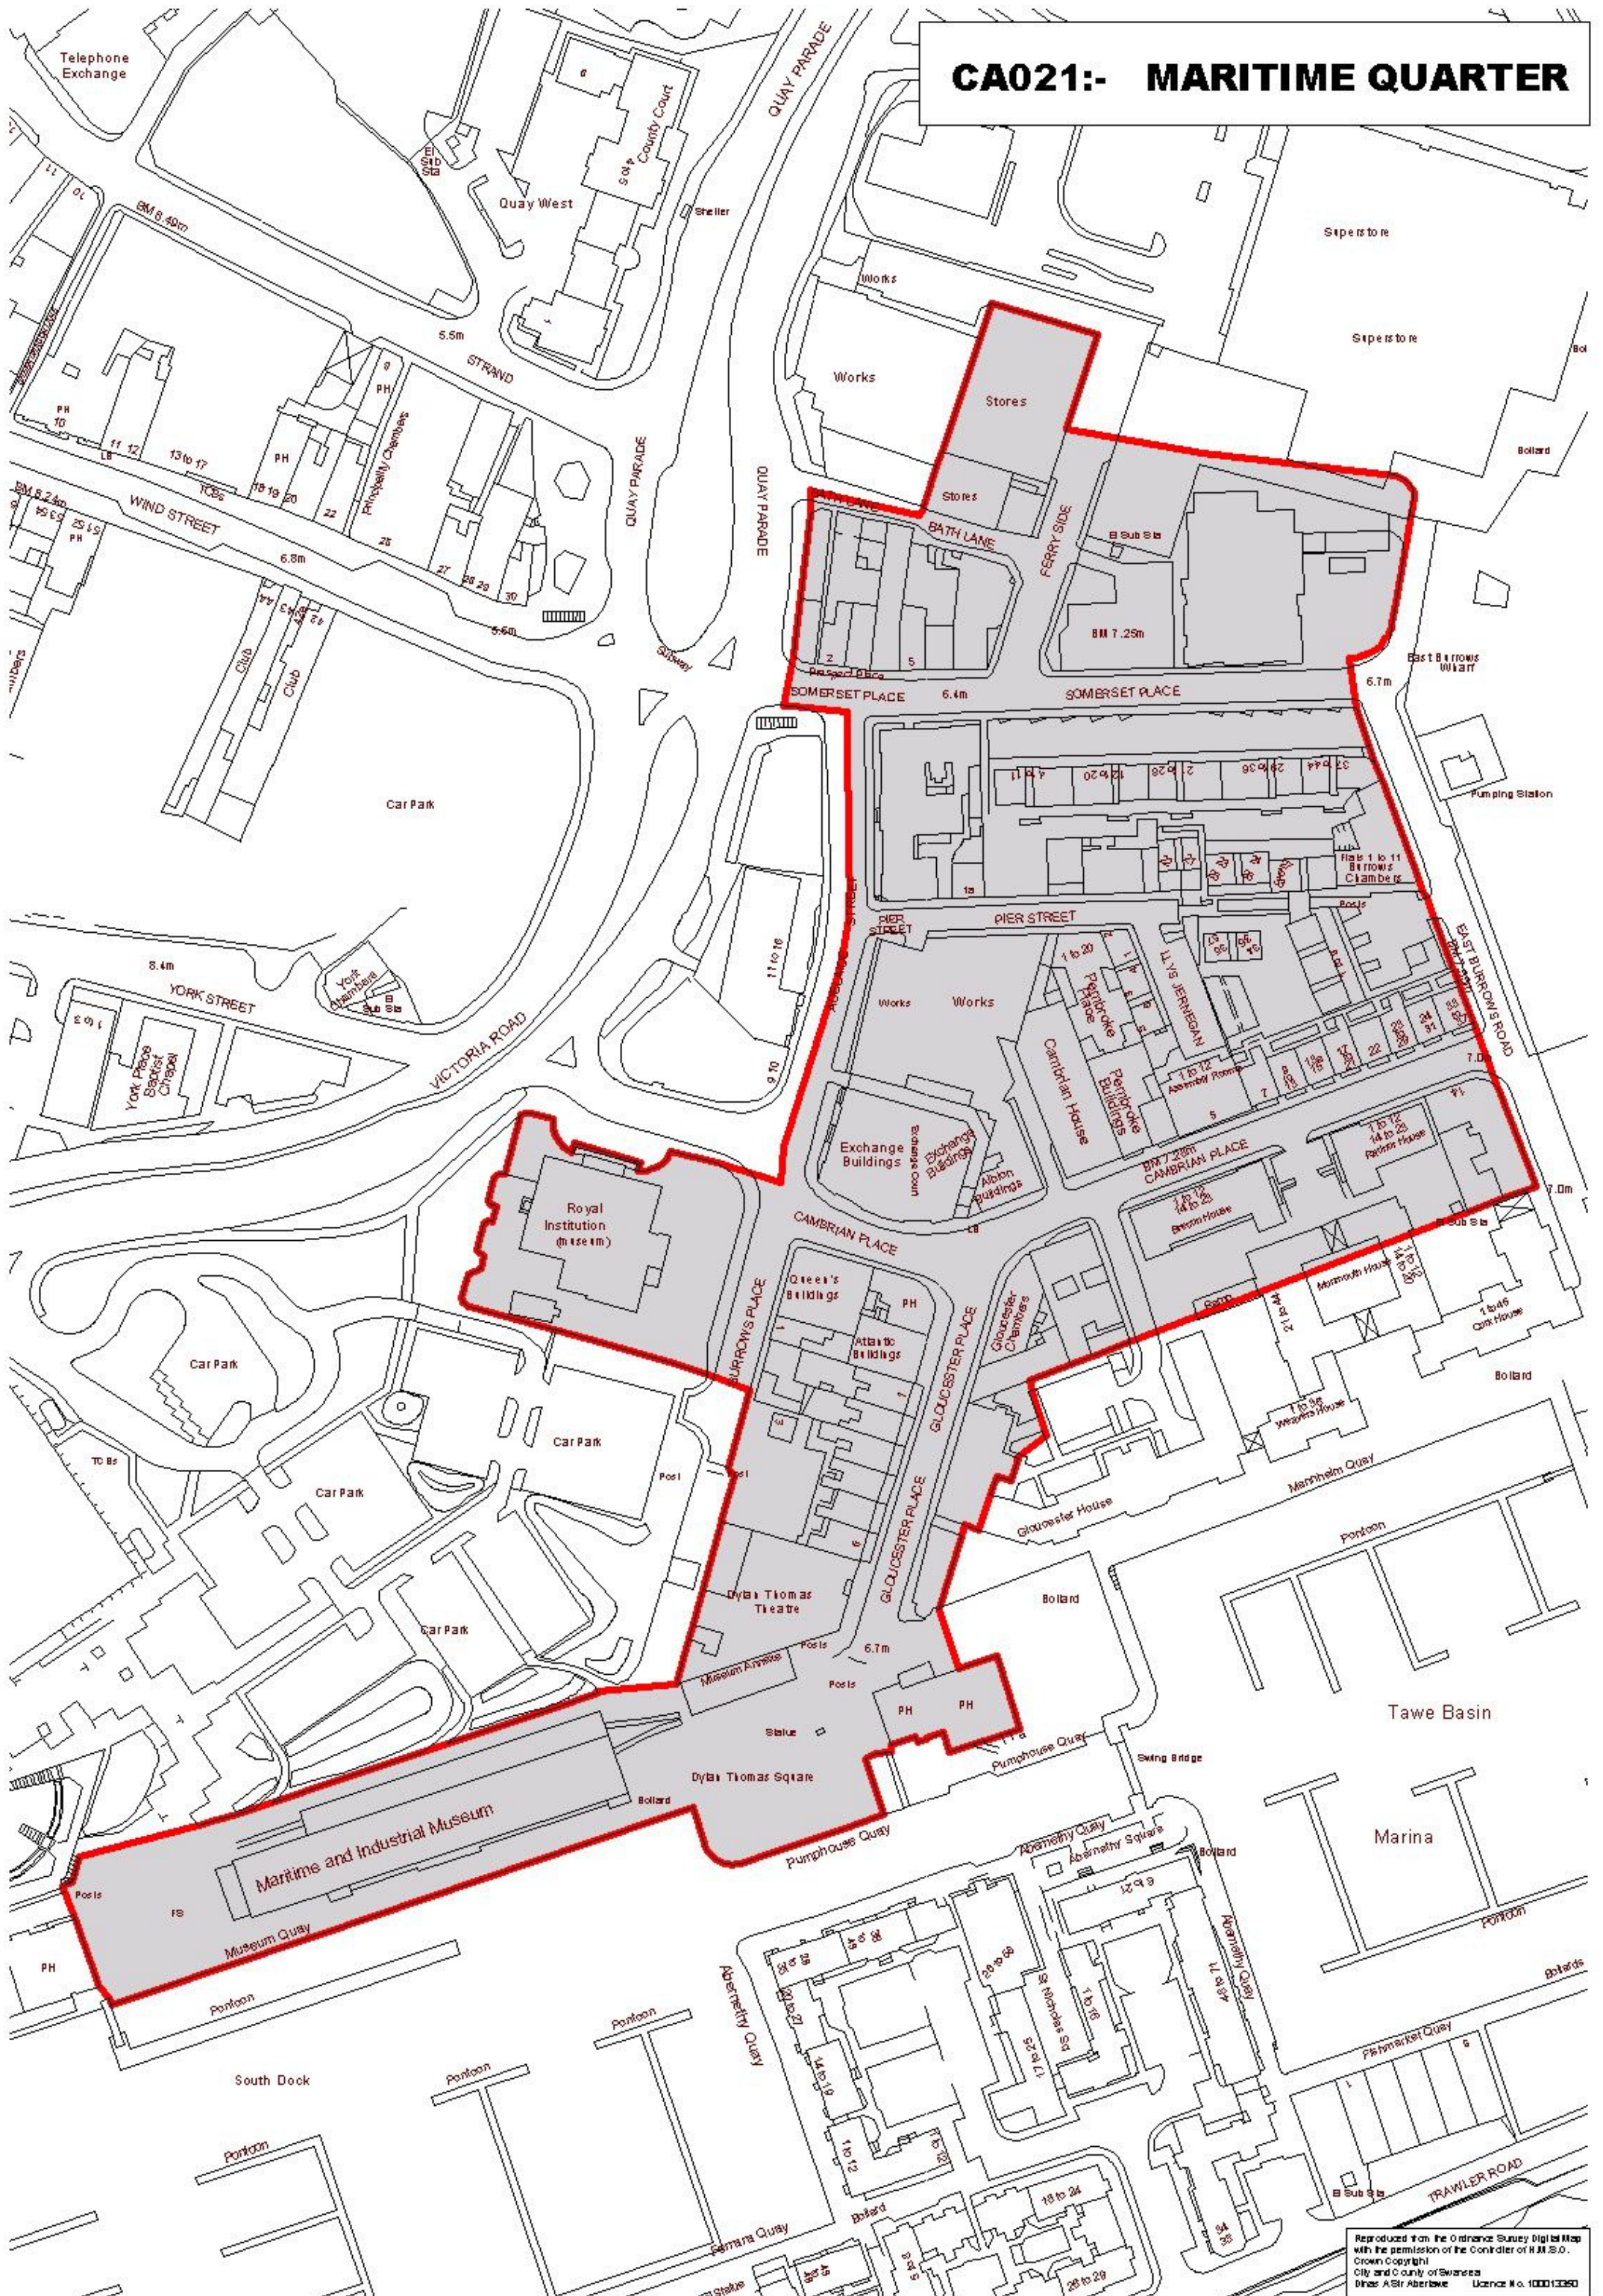

# CA021:- MARITIME QUARTER

Reproduced from the Ordnance Survey Digital Map with the permission of the Controller of H.M.S.O. Crown Copyright City and County of Swansea Dinas A.S.R. Aberlawe Licence No. 100013350