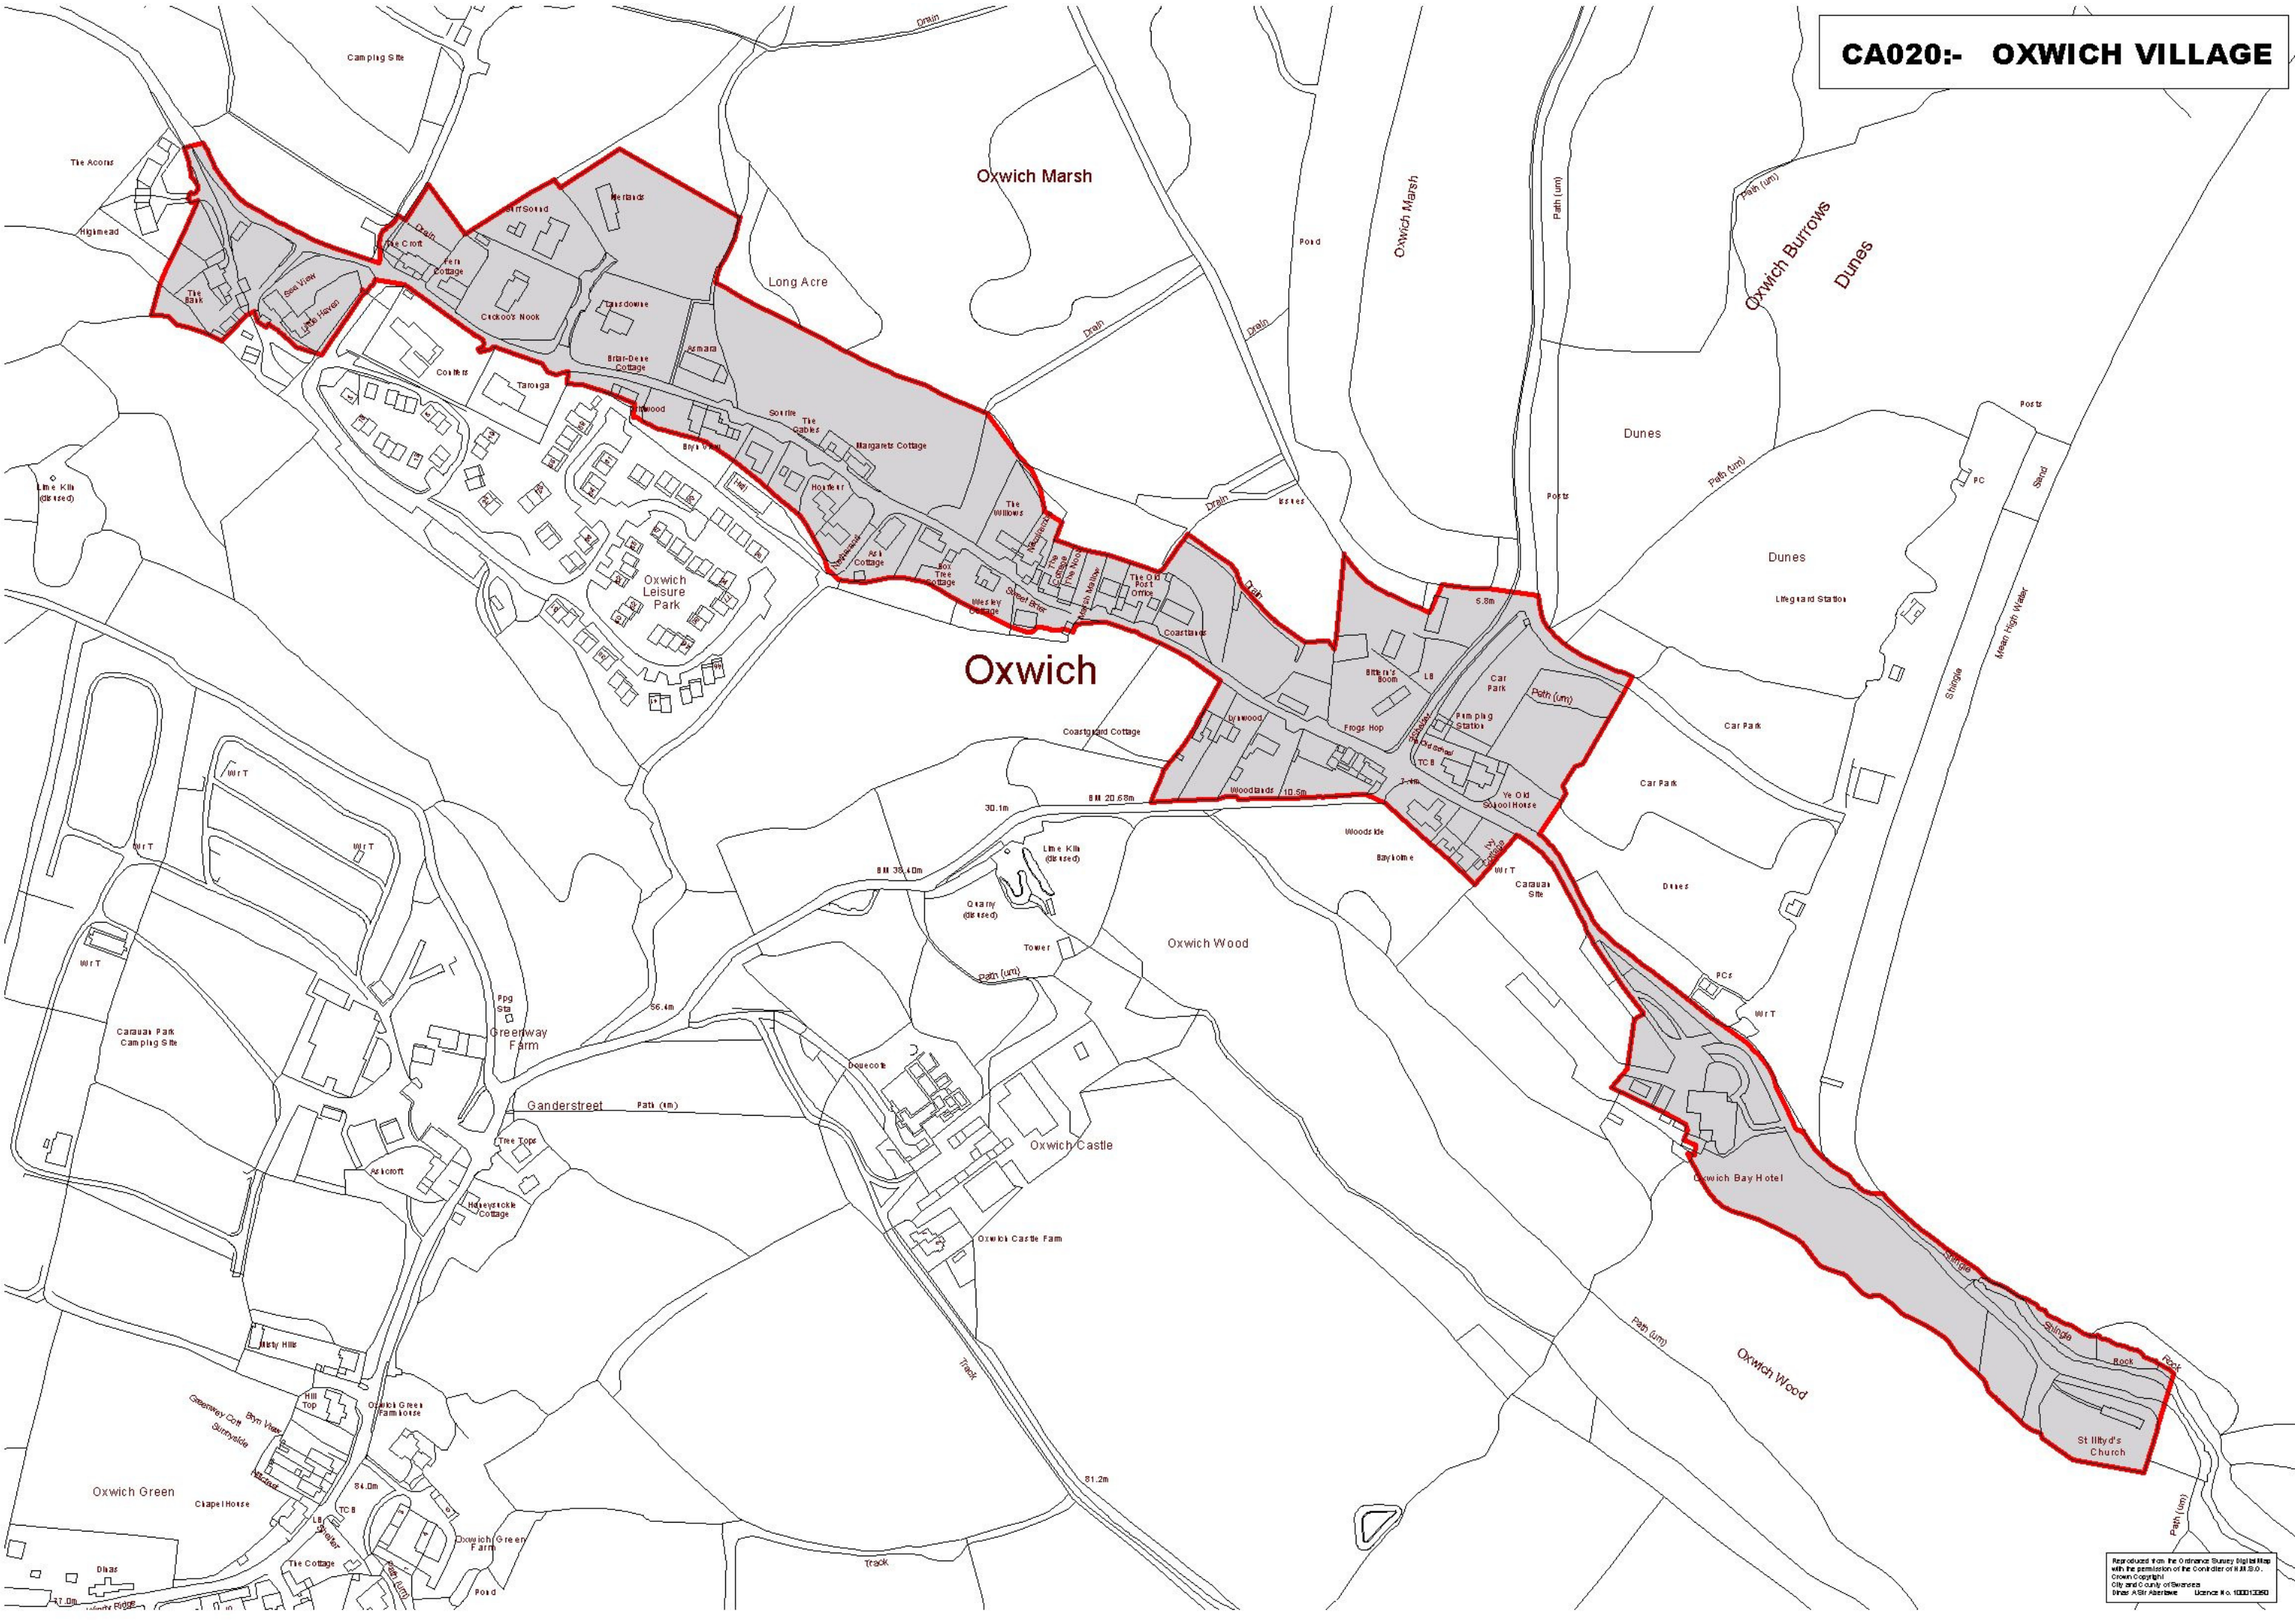

CA020:- OXWICH VILLAGE