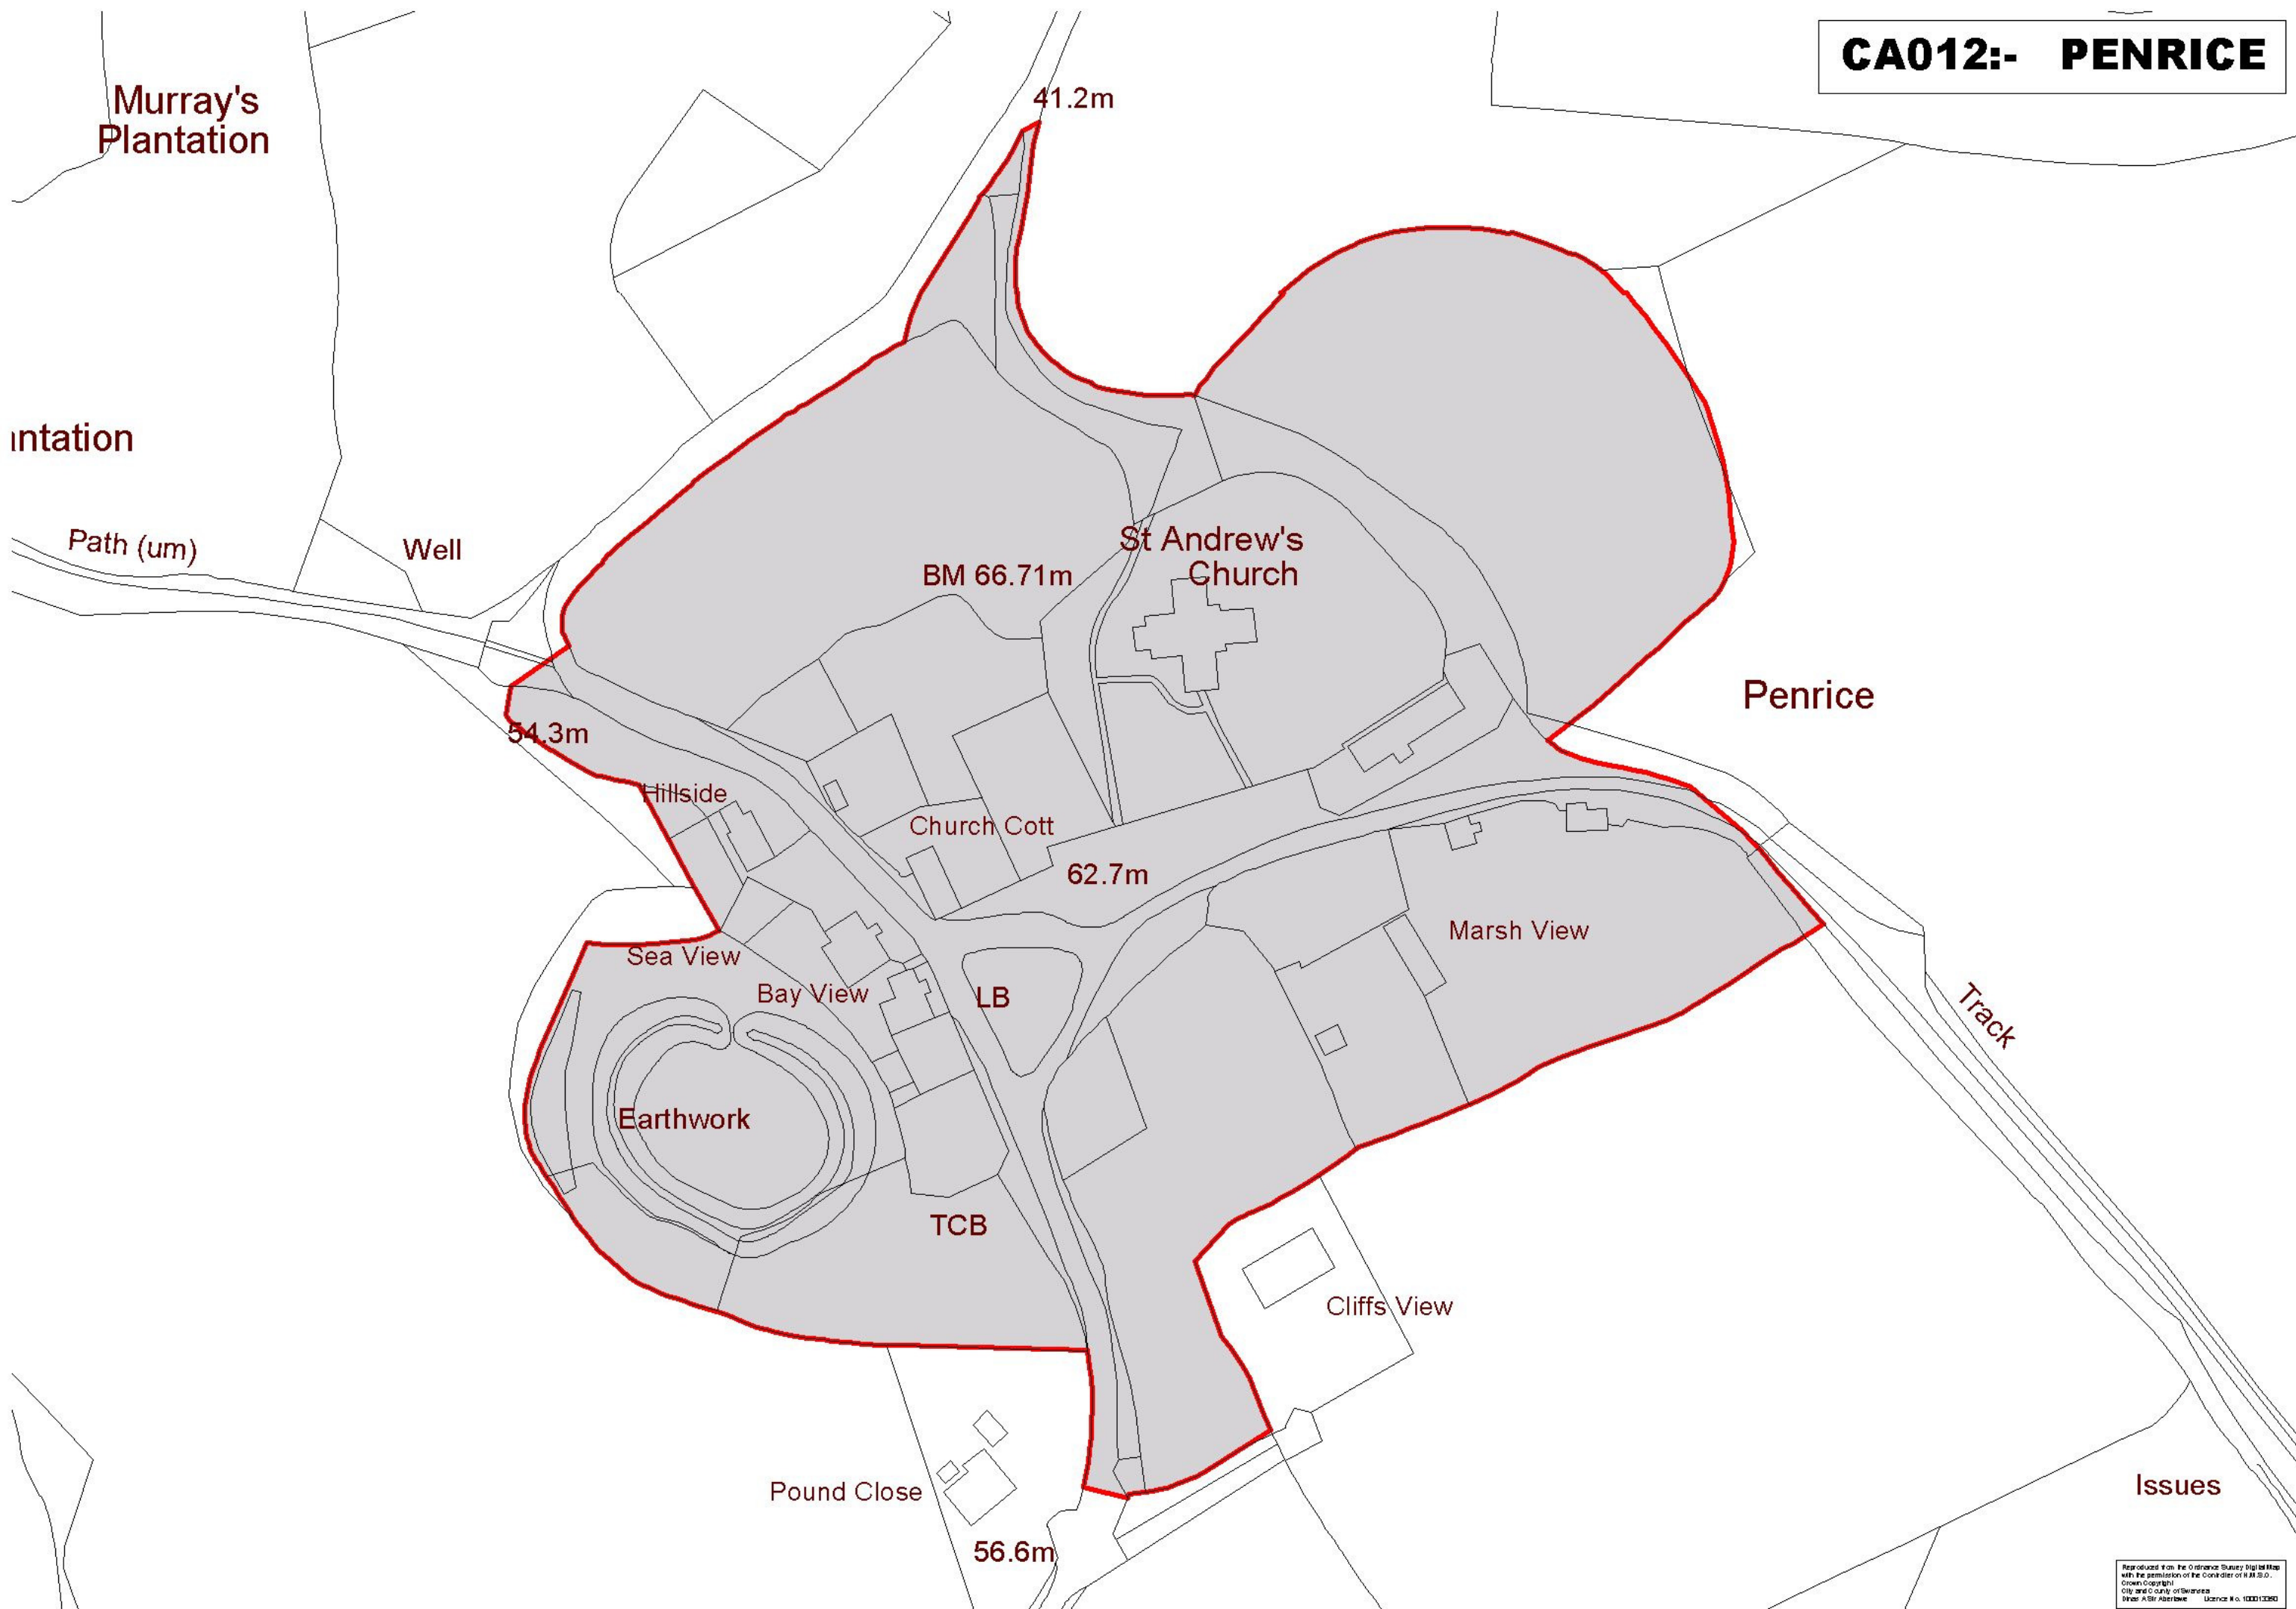

CA012:- PENRICE