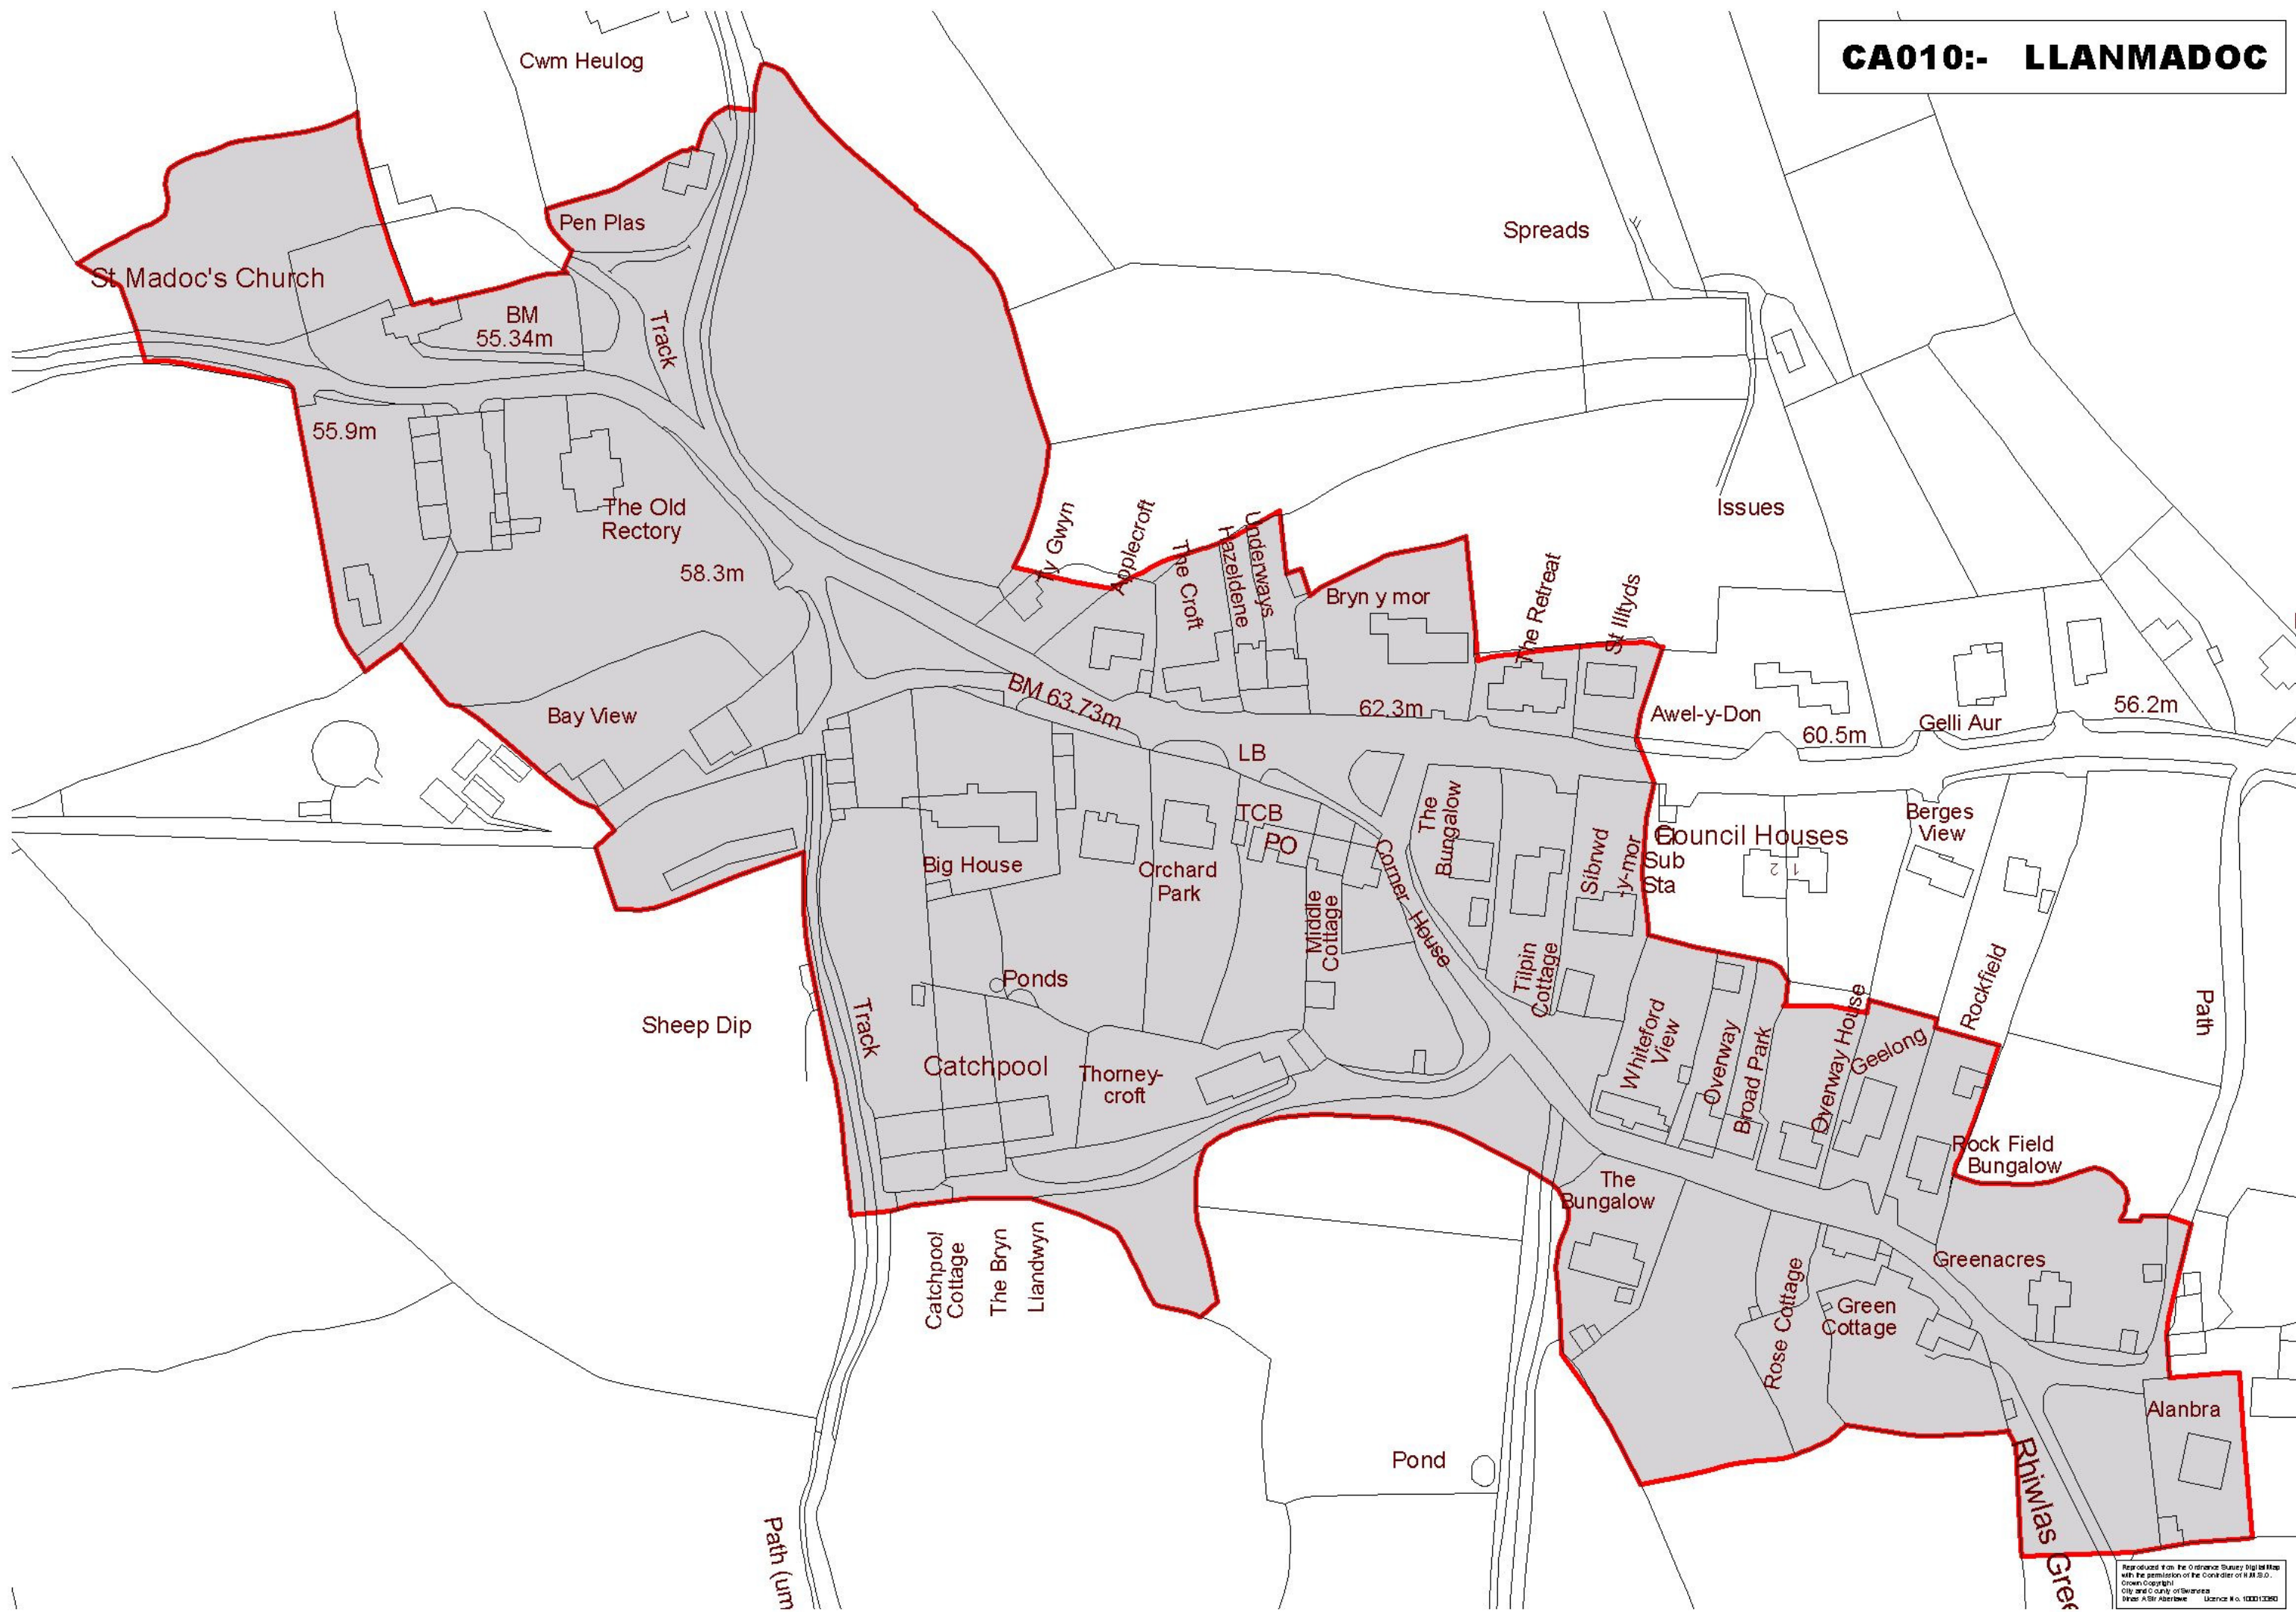

CA010:- LLANMADOC