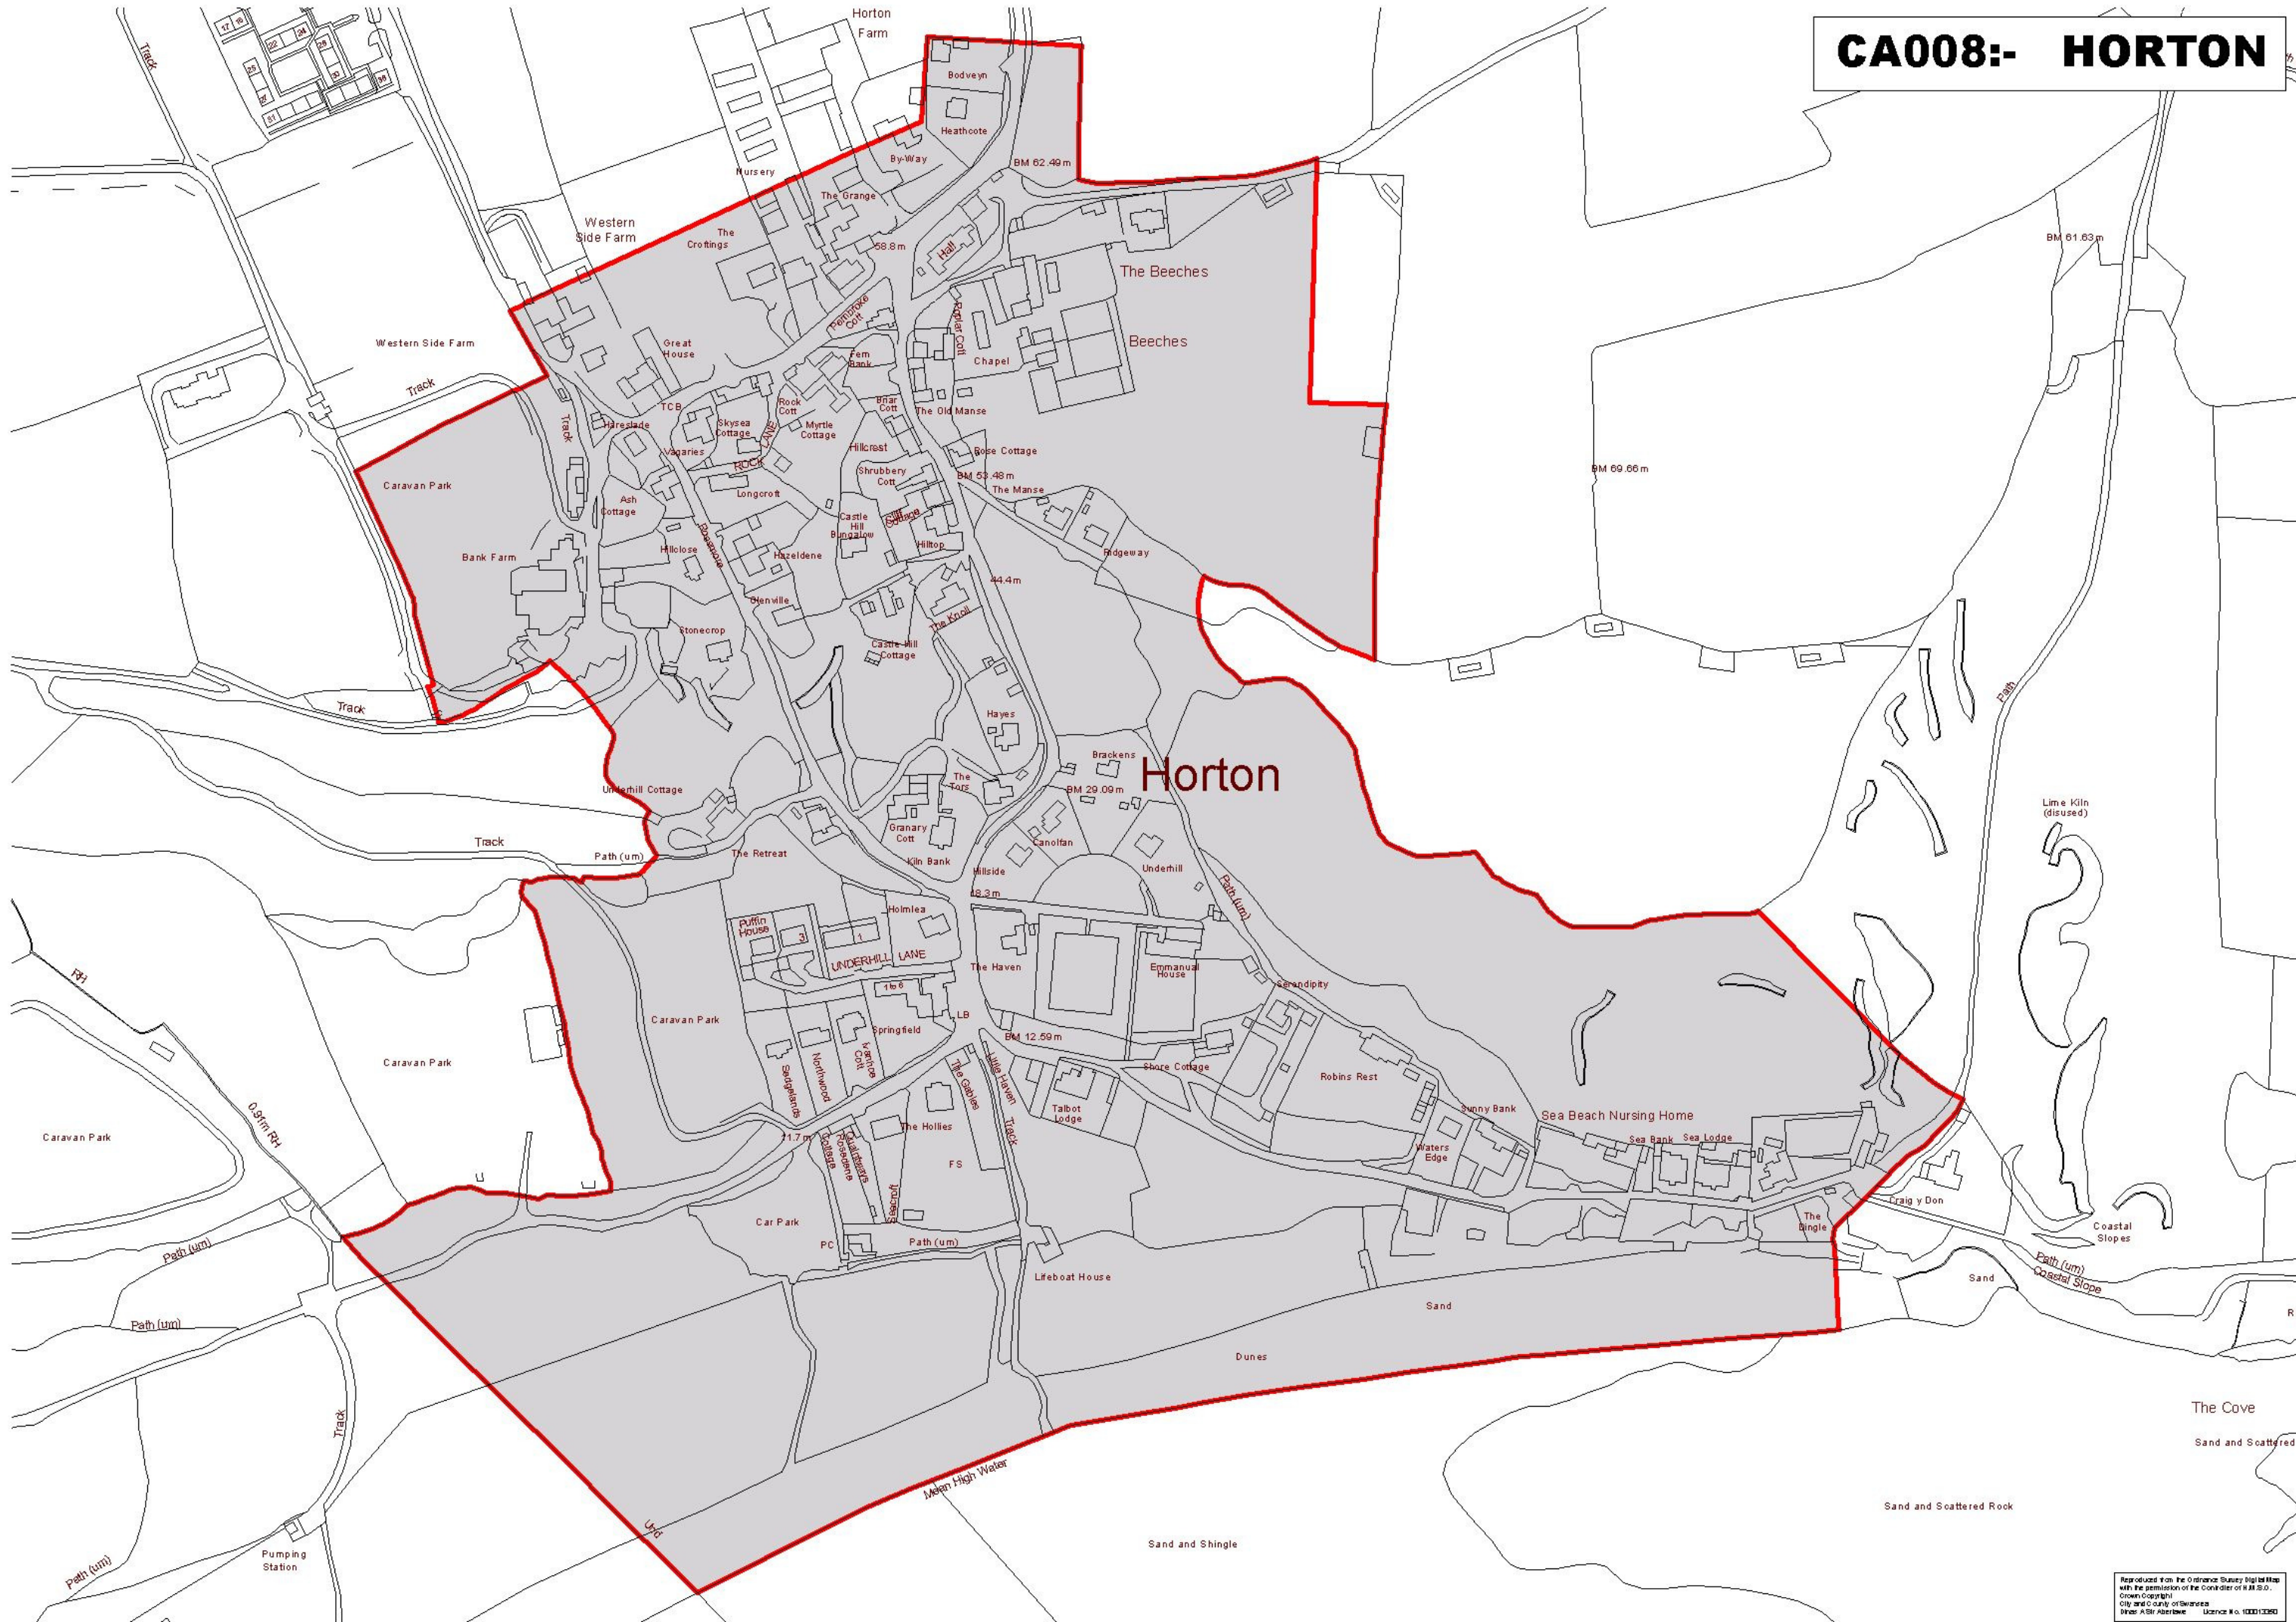

CA008:- HORTON